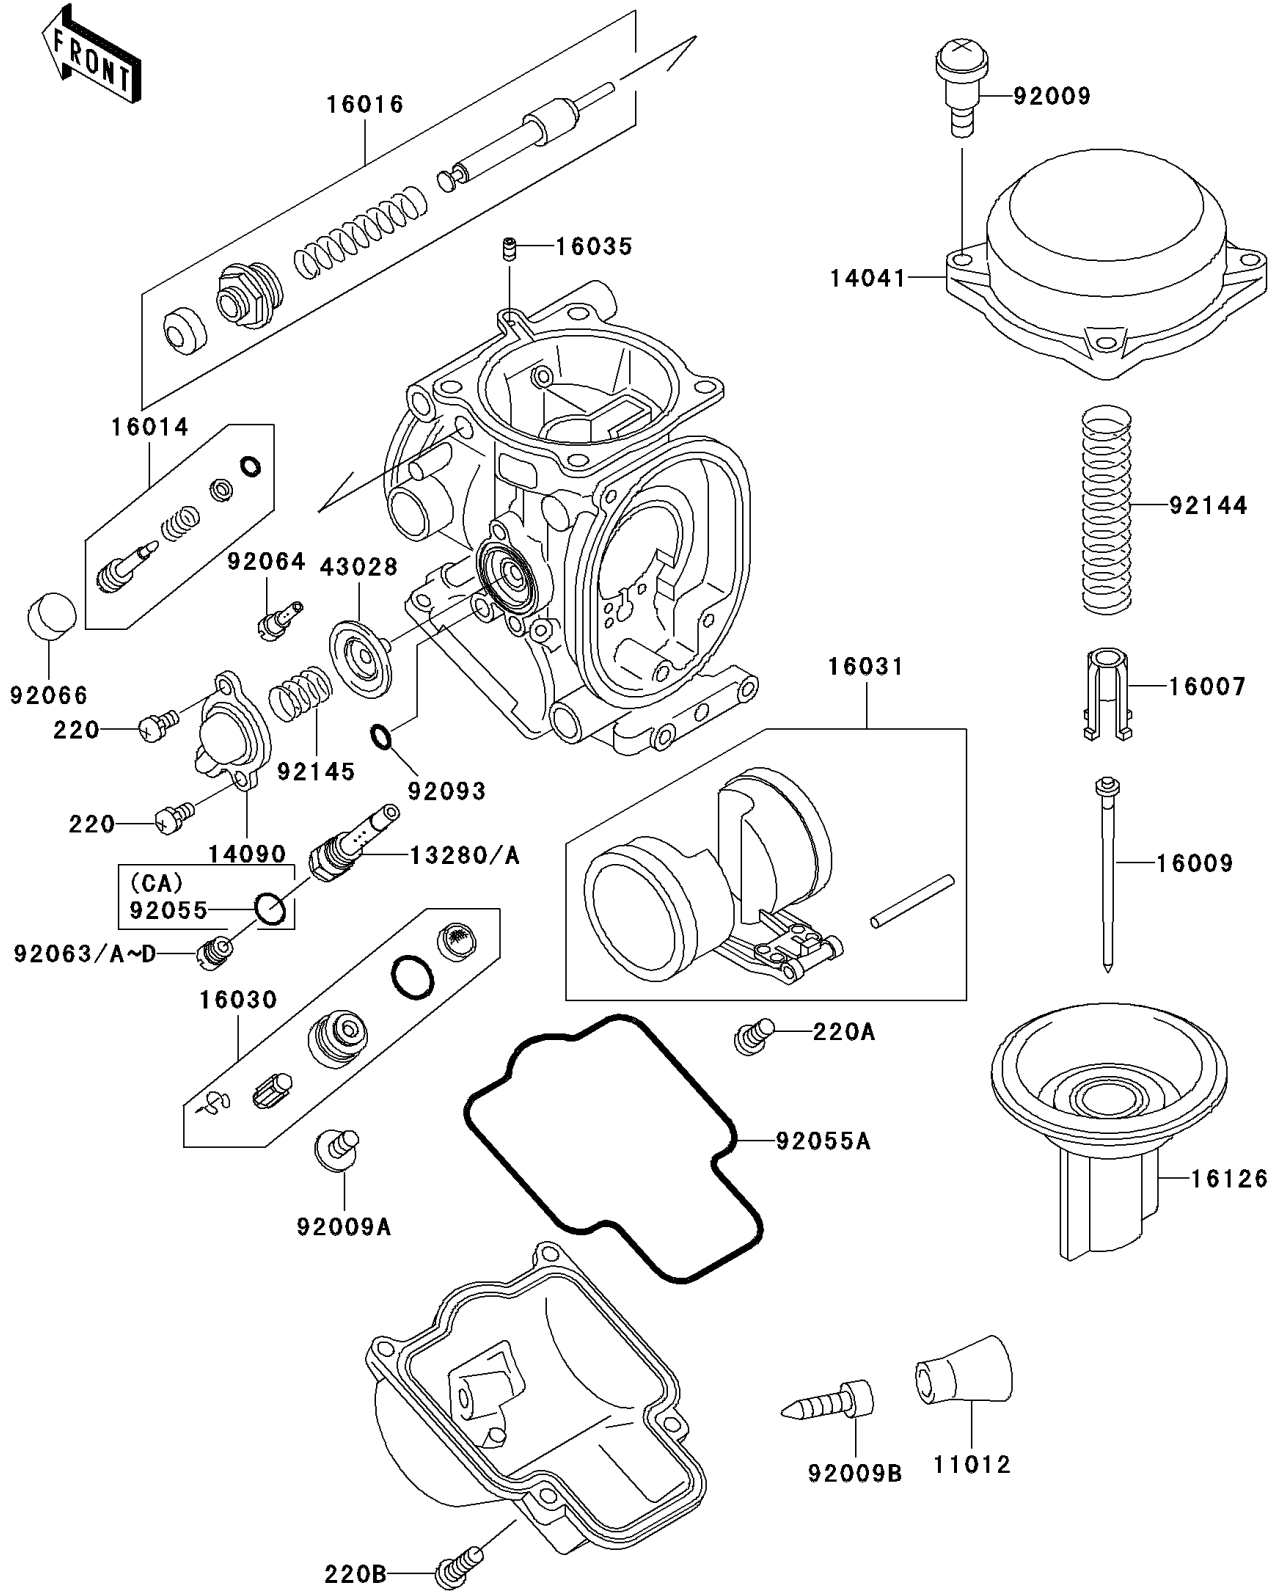

1999 Ninja® ZX™-9R PARTS DIAGRAM

Carburetor Parts

E1612

1999 Ninja® ZX™-9R PARTS LIST

Carburetor Parts

ITEM NAME	PART NUMBER	QUANTITY
SCREW-PAN-CROS (Ref # 220)	220B0408	8
SCREW-PAN-CROS (Ref # 220A)	220D0408	4
SCREW-PAN-CROS (Ref # 220B)	220D0414	16
CAP,DRAIN SCREW (Ref # 11012)	11012-1675	4
COVER-COMP,MIXING (Ref # 14041)	14041-1100	4
COVER,AIR CUT VALVE (Ref # 14090)	14090-1959	4
SEAT-SPRING,VALVE (Ref # 16007)	16007-1117	4
NEEDLE-JET,N74V (Ref # 16009)	16009-1998	4
SCREW-PILOT AIR (Ref # 16014)	16014-1090	4
PLUNGER,STARTER (Ref # 16016)	16016-1090	4
VALVE-FLOAT (Ref # 16030)	16030-1077	4
FLOAT (Ref # 16031)	16031-1080	4
JET-AIR,LEAK (Ref # 16035)	16035-1055	4
VALVE,VACUUM (Ref # 16126)	16126-1359	4
DIAPHRAGM,AIR CUT VALVE (Ref # 43028)	43028-1085	4
SCREW,4X4.4 (Ref # 92009)	92009-1549	15
SCREW,4X8 (Ref # 92009A)	92009-1550	4
SCREW,DRAIN,M6X0.75 (Ref # 92009B)	92009-1551	4
RING-O,FLOAT CHAMBER (Ref # 92055A)	92055-1426	4
JET-MAIN,#150 (Ref # 92063)	92063-1330	4
JET-MAIN,#152 (Ref # 92063A)	92063-1331	4
JET-MAIN,#155 (Ref # 92063B)	92063-1332	4
JET-MAIN,#158 (Ref # 92063C)	92063-1344	4
JET-MAIN,#160 (Ref # 92063D)	92063-1345	4
JET-PILOT,#38 (Ref # 92064)	92064-1119	4
PLUG,PILOT AIR SCREW,6.9X2 (Ref # 92066)	92066-1051	4
SEAL,"U"RING (Ref # 92093)	92093-1046	4
SPRING,VACUUM VALVE (Ref # 92144)	92144-1962	4
SPRING,AIR CUT VALVE (Ref # 92145)	92145-1149	4

1999 Ninja® ZX™-9R PARTS LIST

Carburetor Parts

ITEM NAME	PART NUMBER	QUANTITY
HOLDER,JET NEEDLE (Ref # 13280)	13280-1084	4
HOLDER,JET NEEDLE (Ref # 13280A)	13280-1085	4
RING-O (Ref # 92055)	92055-1223	4