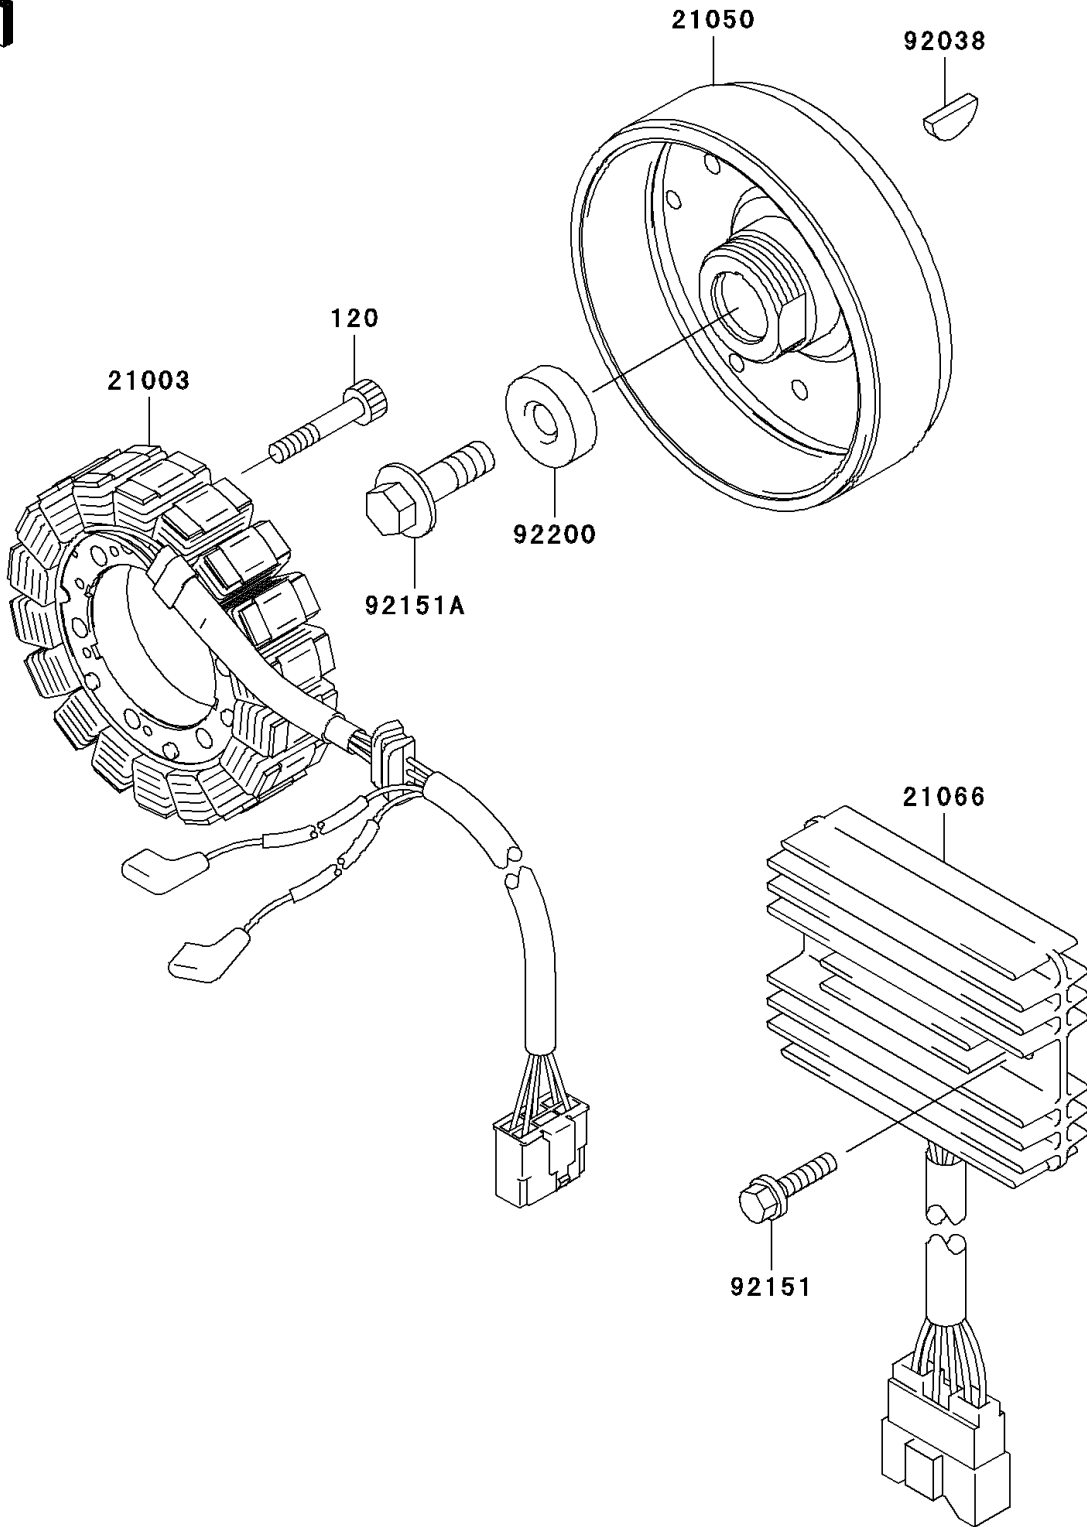

# 1998 Ninja® ZX™-9R PARTS DIAGRAM

Generator

E1810

# 1998 Ninja® ZX™-9R PARTS LIST

## Generator

ITEM NAME	PART NUMBER	QUANTITY
BOLT-SOCKET,6X35 (Ref # 120)	120P0635	4
STATOR (Ref # 21003)	21003-1320	1
FLYWHEEL (Ref # 21050)	21050-1175	1
REGULATOR-VOLTAGE (Ref # 21066)	21066-1109	1
KEY (Ref # 92038)	92038-1060	1
BOLT,6X25 (Ref # 92151)	92151-1225	2
BOLT,FLYWHEEL (Ref # 92151A)	92151-1230	1
WASHER (Ref # 92200)	92200-1241	1