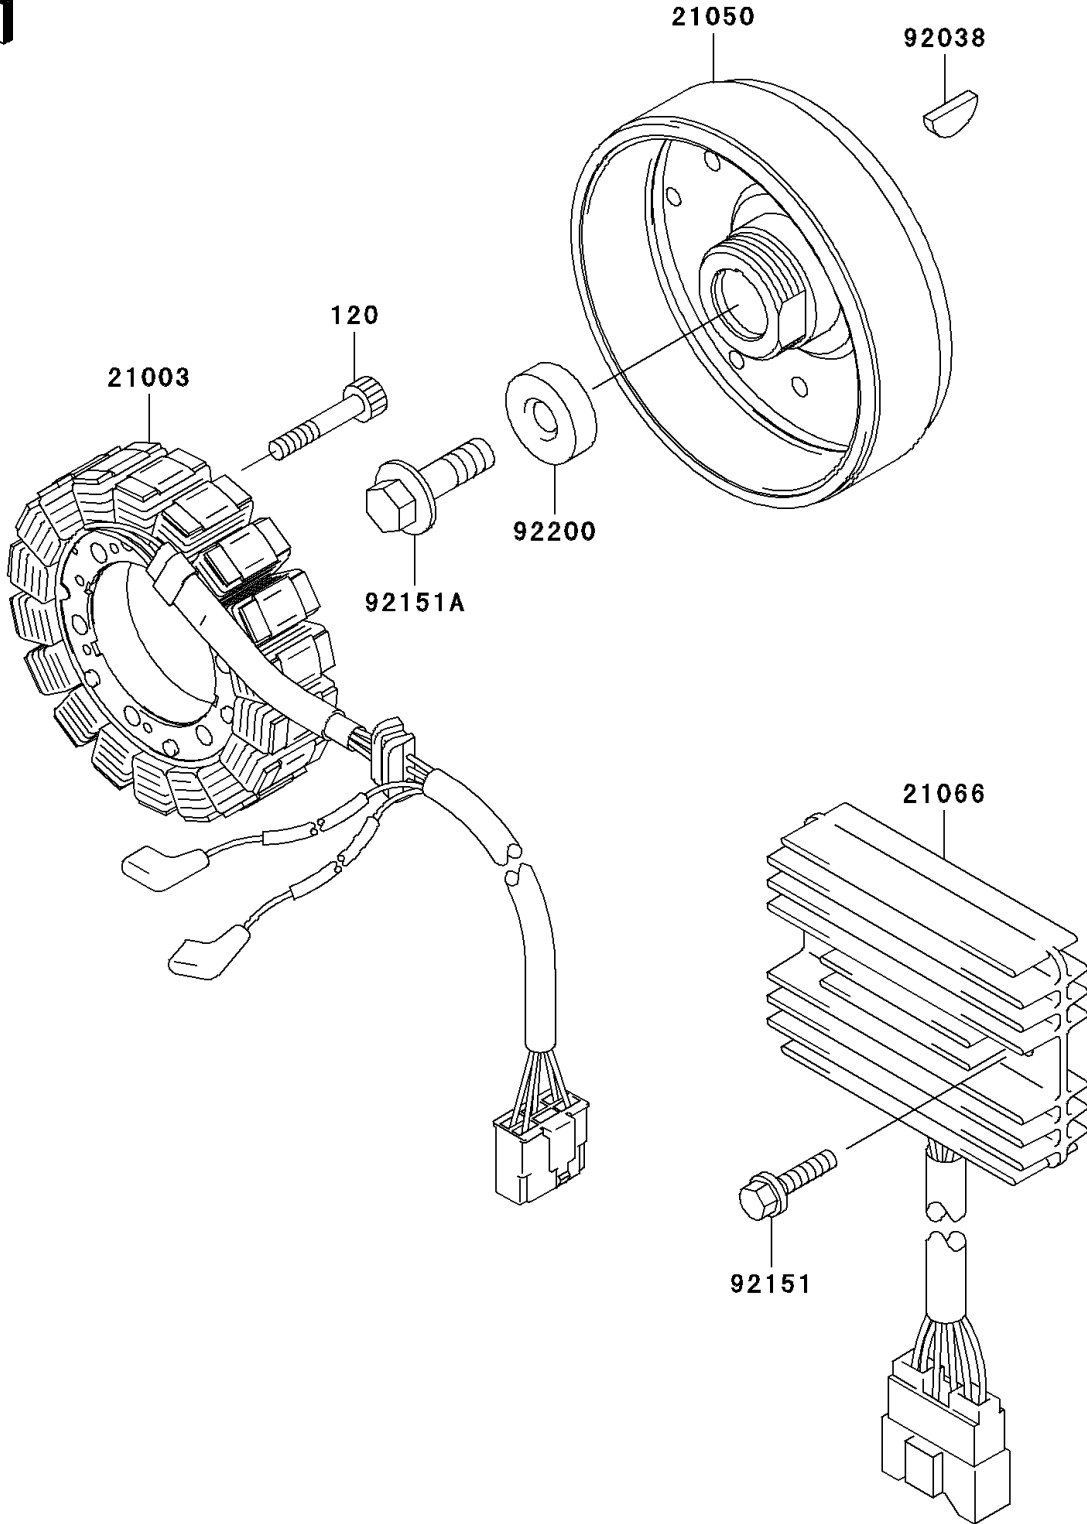

1999 Ninja® ZX™-9R PARTS DIAGRAM

Generator

E1810

1999 Ninja® ZX™-9R PARTS LIST

Generator

ITEM NAME	PART NUMBER	QUANTITY
BOLT-SOCKET,6X35 (Ref # 120)	120P0635	4
STATOR (Ref # 21003)	21003-1320	1
FLYWHEEL (Ref # 21050)	21050-1175	1
REGULATOR-VOLTAGE (Ref # 21066)	21066-1109	1
KEY (Ref # 92038)	92038-1060	1
BOLT,6X25 (Ref # 92151)	92151-1225	2
BOLT,FLYWHEEL (Ref # 92151A)	92151-1230	1
WASHER (Ref # 92200)	92200-1241	1