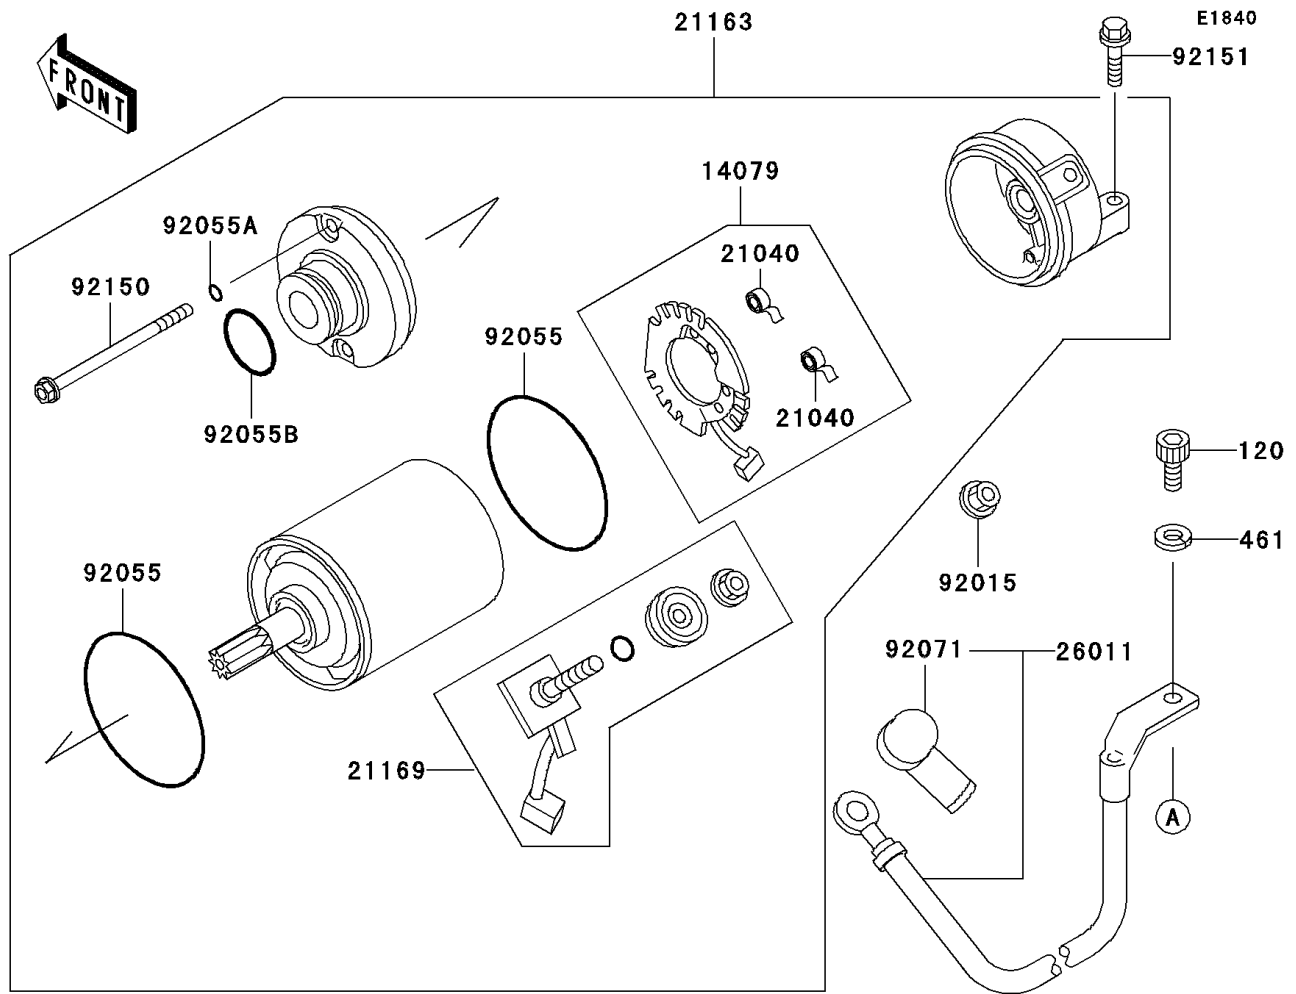

1999 Ninja® ZX™-9R PARTS DIAGRAM

Starter Motor

1999 Ninja® ZX™-9R PARTS LIST

Starter Motor

ITEM NAME	PART NUMBER	QUANTITY
BOLT-SOCKET (Ref # 120)	120S0510	2
WASHER-SPRING,5MM,BLACK (Ref # 461)	461K0500	2
SHAFT,IDLER GEAR (Ref # 13107)	13107-1377	1
CLUTCH-ONEWAY (Ref # 13194)	13194-1096	1
HOLDER-ASSY,CARBON BRUSH (Ref # 14079)	14079-1082	1
GEAR,CLUTCH ONEWAY (Ref # 16085)	16085-1303	1
SPRING-BRUSH (Ref # 21040)	21040-1051	2
STARTER-ELECTRIC (Ref # 21163)	21163-1288	1
TERMINAL,STARTER (Ref # 21169)	21169-1058	1
WIRE-LEAD,STARTER (Ref # 26011)	26011-1689	1
SWITCH (Ref # 27010)	27010-1380	1
GEAR-SPUR,IDLER (Ref # 59051)	59051-1343	1
NUT (Ref # 92015)	92015-1623	1
RACE,CLUTCH ONEWAY (Ref # 92048)	92048-1102	1
RING-O,62MM (Ref # 92055)	92055-1260	2
RING-O,4.5MM (Ref # 92055A)	92055-1261	2
RING-O,24.4MM (Ref # 92055B)	92055-1262	1
GROMMET,STARTER TERMINAL (Ref # 92071)	92071-1120	1
BOLT (Ref # 92150)	92150-1237	2
BOLT,6X25 (Ref # 92151)	92151-1130	2
BOLT,6X14 (Ref # 92151A)	92151-1335	6