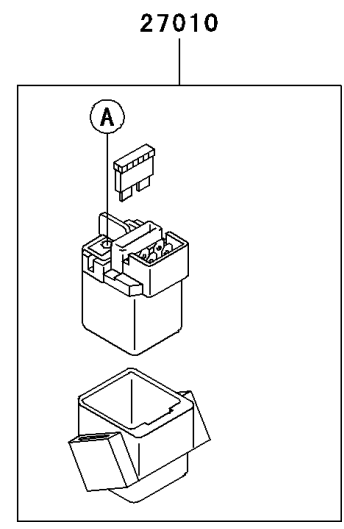

1999 Ninja® ZX™-9R PARTS DIAGRAM

Starter Motor

1999 Ninja® ZX™-9R PARTS LIST

Starter Motor

ITEM NAME	PART NUMBER	QUANTITY
BOLT-SOCKET (Ref # 120)	120S0510	2
WASHER-SPRING,5MM,BLACK (Ref # 461)	461K0500	2
SHAFT,IDLER GEAR (Ref # 13107)	13107-1377	1
CLUTCH-ONEWAY (Ref # 13194)	13194-1096	1
HOLDER-ASSY,CARBON BRUSH (Ref # 14079)	14079-1082	1
GEAR,CLUTCH ONEWAY (Ref # 16085)	16085-1303	1
SPRING-BRUSH (Ref # 21040)	21040-1051	2
STARTER-ELECTRIC (Ref # 21163)	21163-1288	1
TERMINAL,STARTER (Ref # 21169)	21169-1058	1
WIRE-LEAD,STARTER (Ref # 26011)	26011-1689	1
SWITCH (Ref # 27010)	27010-1380	1
GEAR-SPUR,IDLER (Ref # 59051)	59051-1343	1
NUT (Ref # 92015)	92015-1623	1
RACE,CLUTCH ONEWAY (Ref # 92048)	92048-1102	1
RING-O,62MM (Ref # 92055)	92055-1260	2
RING-O,4.5MM (Ref # 92055A)	92055-1261	2
RING-O,24.4MM (Ref # 92055B)	92055-1262	1
GROMMET,STARTER TERMINAL (Ref # 92071)	92071-1120	1
BOLT (Ref # 92150)	92150-1237	2
BOLT,6X25 (Ref # 92151)	92151-1130	2
BOLT,6X14 (Ref # 92151A)	92151-1335	6