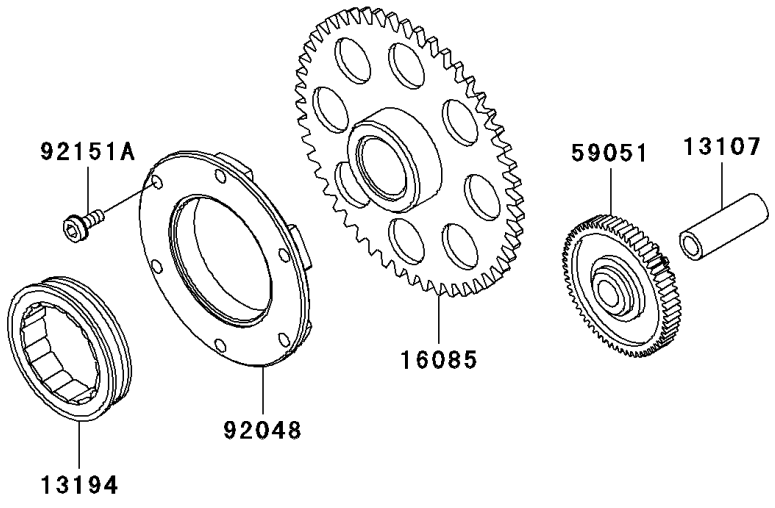

1999 Ninja® ZX™-9R PARTS DIAGRAM

Starter Motor

1999 Ninja® ZX™-9R PARTS LIST

Starter Motor

ITEM NAME	PART NUMBER	QUANTITY
BOLT-SOCKET (Ref # 120)	120S0510	2
WASHER-SPRING,5MM,BLACK (Ref # 461)	461K0500	2
SHAFT,IDLER GEAR (Ref # 13107)	13107-1377	1
CLUTCH-ONEWAY (Ref # 13194)	13194-1096	1
HOLDER-ASSY,CARBON BRUSH (Ref # 14079)	14079-1082	1
GEAR,CLUTCH ONEWAY (Ref # 16085)	16085-1303	1
SPRING-BRUSH (Ref # 21040)	21040-1051	2
STARTER-ELECTRIC (Ref # 21163)	21163-1288	1
TERMINAL,STARTER (Ref # 21169)	21169-1058	1
WIRE-LEAD,STARTER (Ref # 26011)	26011-1689	1
SWITCH (Ref # 27010)	27010-1380	1
GEAR-SPUR,IDLER (Ref # 59051)	59051-1343	1
NUT (Ref # 92015)	92015-1623	1
RACE,CLUTCH ONEWAY (Ref # 92048)	92048-1102	1
RING-O,62MM (Ref # 92055)	92055-1260	2
RING-O,4.5MM (Ref # 92055A)	92055-1261	2
RING-O,24.4MM (Ref # 92055B)	92055-1262	1
GROMMET,STARTER TERMINAL (Ref # 92071)	92071-1120	1
BOLT (Ref # 92150)	92150-1237	2
BOLT,6X25 (Ref # 92151)	92151-1130	2
BOLT,6X14 (Ref # 92151A)	92151-1335	6