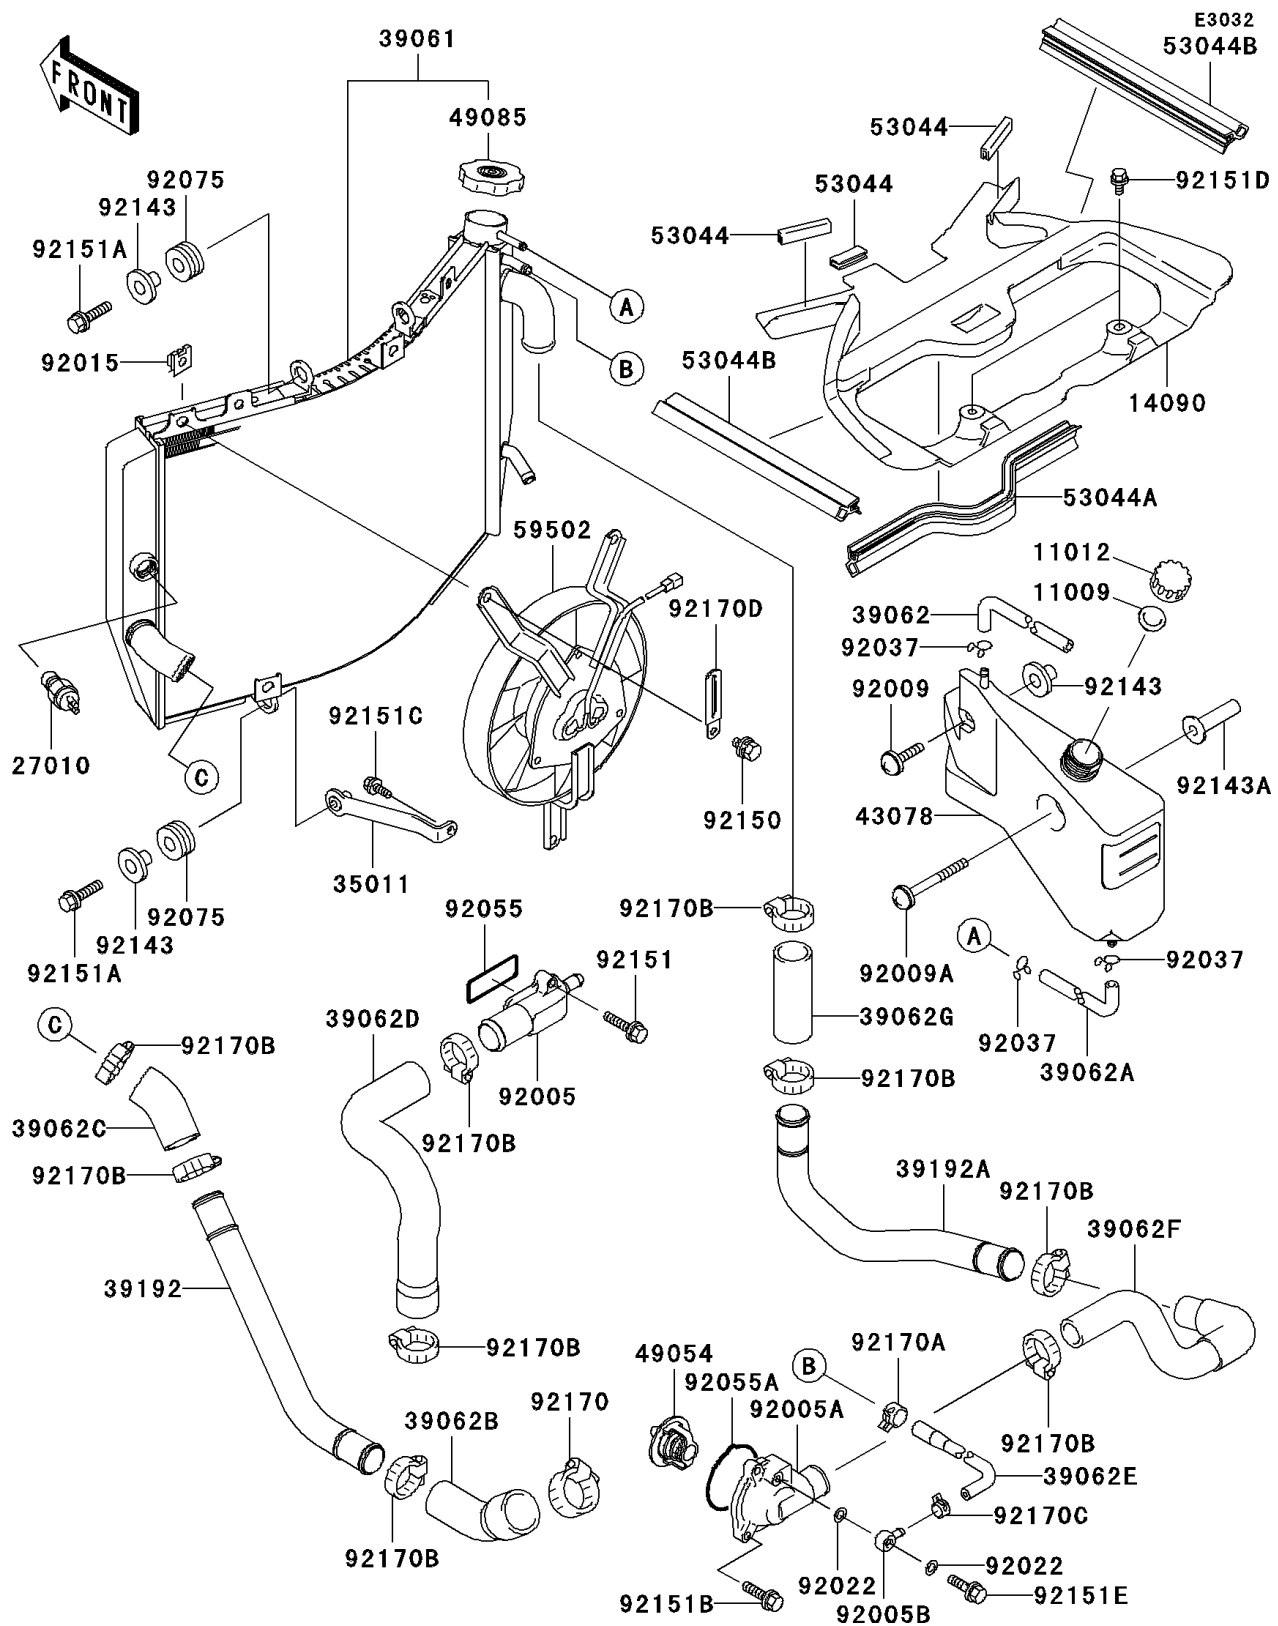

1998 Ninja® ZX™-9R PARTS DIAGRAM

Radiator