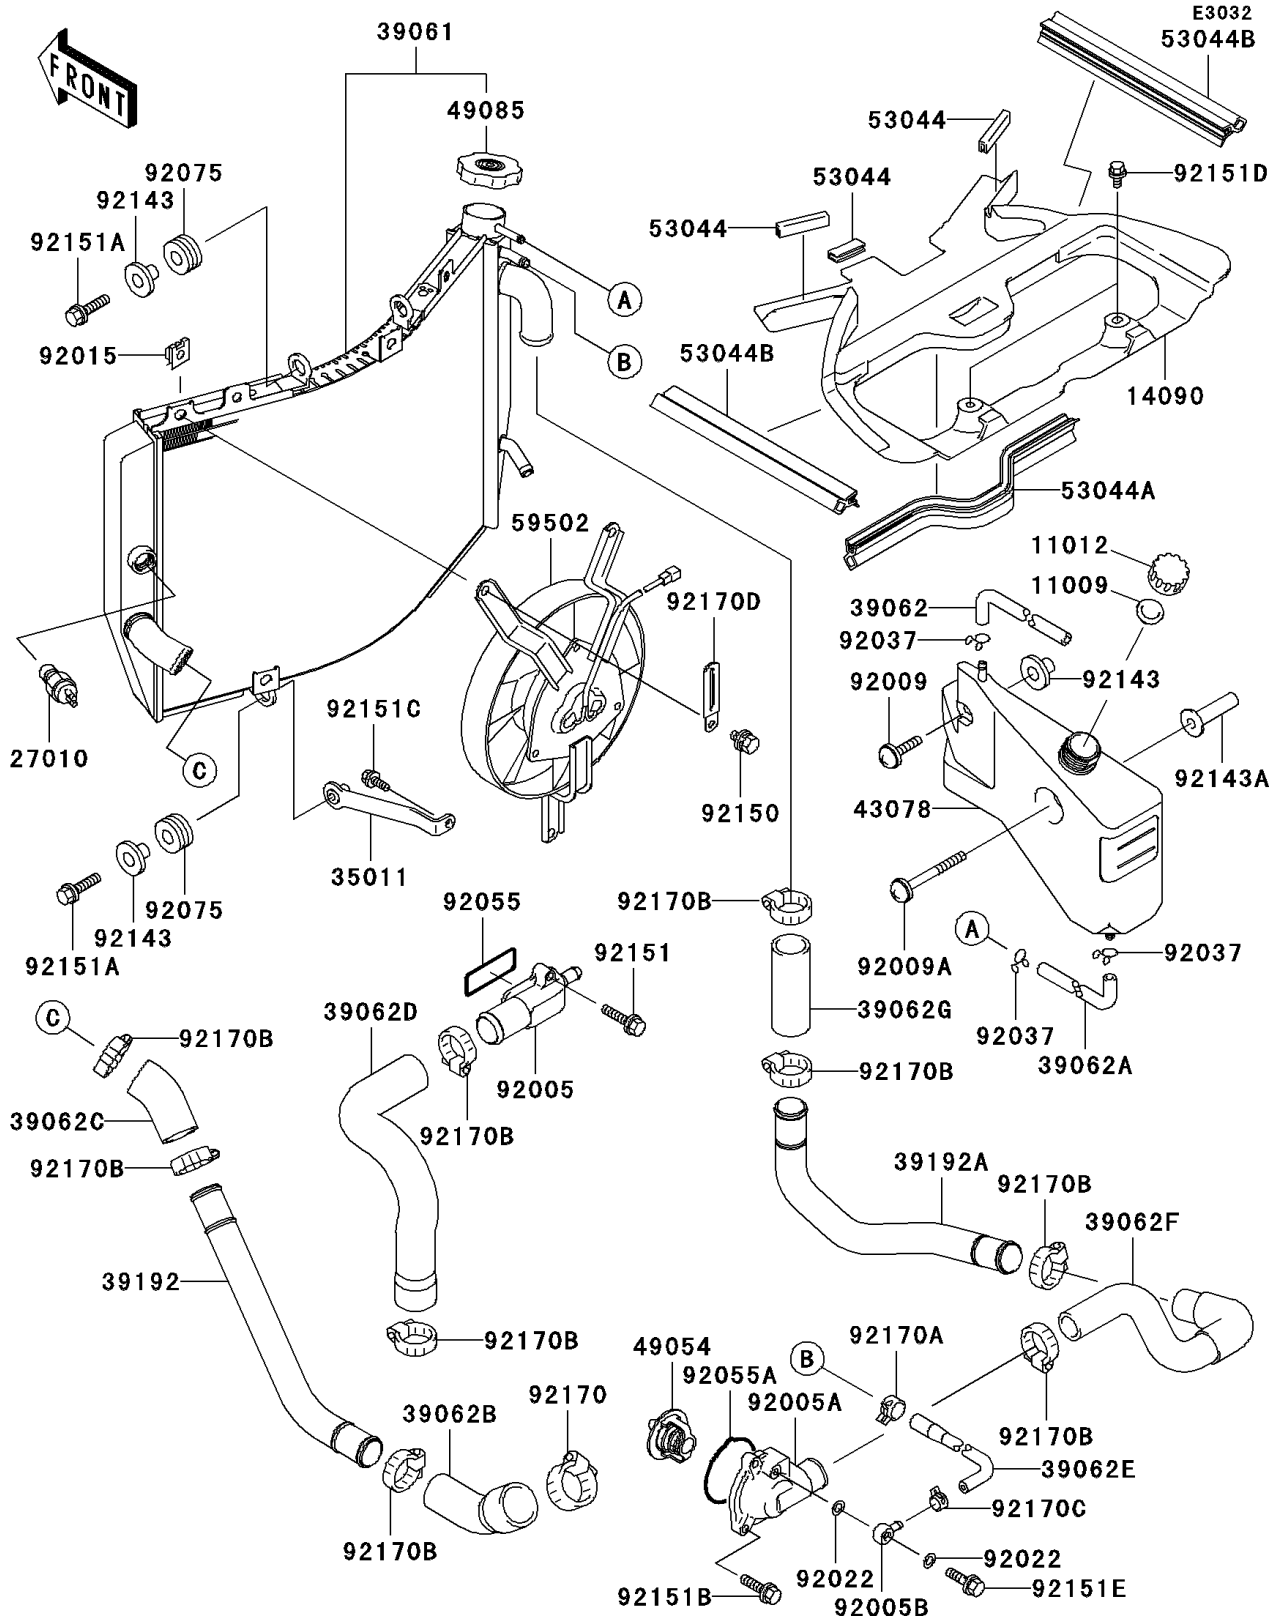

1999 Ninja® ZX™-9R PARTS DIAGRAM

Radiator

1999 Ninja® ZX™-9R PARTS LIST

Radiator

| ITEM NAME | PART NUMBER | QUANTITY |
|--|-------------|----------|
| GASKET,RESERVOIR TANK CAP (Ref # 11009) | 11009-1145 | 1 |
| CAP (Ref # 11012) | 11012-1084 | 1 |
| COVER,SEAL (Ref # 14090) | 14090-1861 | 1 |
| SWITCH,THERMOSTAT (Ref # 27010) | 27010-1304 | 1 |
| STAY (Ref # 35011) | 35011-1882 | 1 |
| RADIATOR-ASSY (Ref # 39061) | 39061-1248 | 1 |
| HOSE-COOLING,RESERVOIR (Ref # 39062) | 39062-1718 | 1 |
| HOSE-COOLING,RADIATOR-RESERVE (Ref # 39062A) | 39062-1719 | 1 |
| HOSE-COOLING,PIPE-PUMP (Ref # 39062B) | 39062-1722 | 1 |
| HOSE-COOLING,RADIATOR-PIPE (Ref # 39062C) | 39062-1723 | 1 |
| HOSE-COOLING,PUMP-CYLINDER (Ref # 39062D) | 39062-1724 | 1 |
| HOSE-COOLING,HEAD-RADIATOR (Ref # 39062E) | 39062-1725 | 1 |
| HOSE-COOLING,THERMOSTAT-PIPE (Ref # 39062F) | 39062-1726 | 1 |
| HOSE-COOLING,RADIATOR-PIPE (Ref # 39062G) | 39062-1727 | 1 |
| PIPE-WATER (Ref # 39192) | 39192-1112 | 1 |
| PIPE-WATER (Ref # 39192A) | 39192-1113 | 1 |
| RESERVOIR (Ref # 43078) | 43078-1160 | 1 |
| THERMOSTAT (Ref # 49054) | 49054-1067 | 1 |
| CAP-ASSY-PRESSURE (Ref # 49085) | 49085-1067 | 1 |
| TRIM (Ref # 53044) | 53044-1174 | 3 |
| TRIM (Ref # 53044A) | 53044-1180 | 1 |
| TRIM,INNER COVER,LH,UPP (Ref # 53044B) | 53044-1212 | 2 |
| FAN-ASSY (Ref # 59502) | 59502-1125 | 1 |
| FITTING (Ref # 92005) | 92005-1268 | 1 |
| FITTING,THERMOSTAT CAP (Ref # 92005A) | 92005-1331 | 1 |
| FITTING (Ref # 92005B) | 92005-1346 | 1 |
| SCREW,6X25 (Ref # 92009) | 92009-1465 | 1 |
| SCREW,6X55 (Ref # 92009A) | 92009-1754 | 1 |
| NUT (Ref # 92015) | 92015-1487 | 3 |