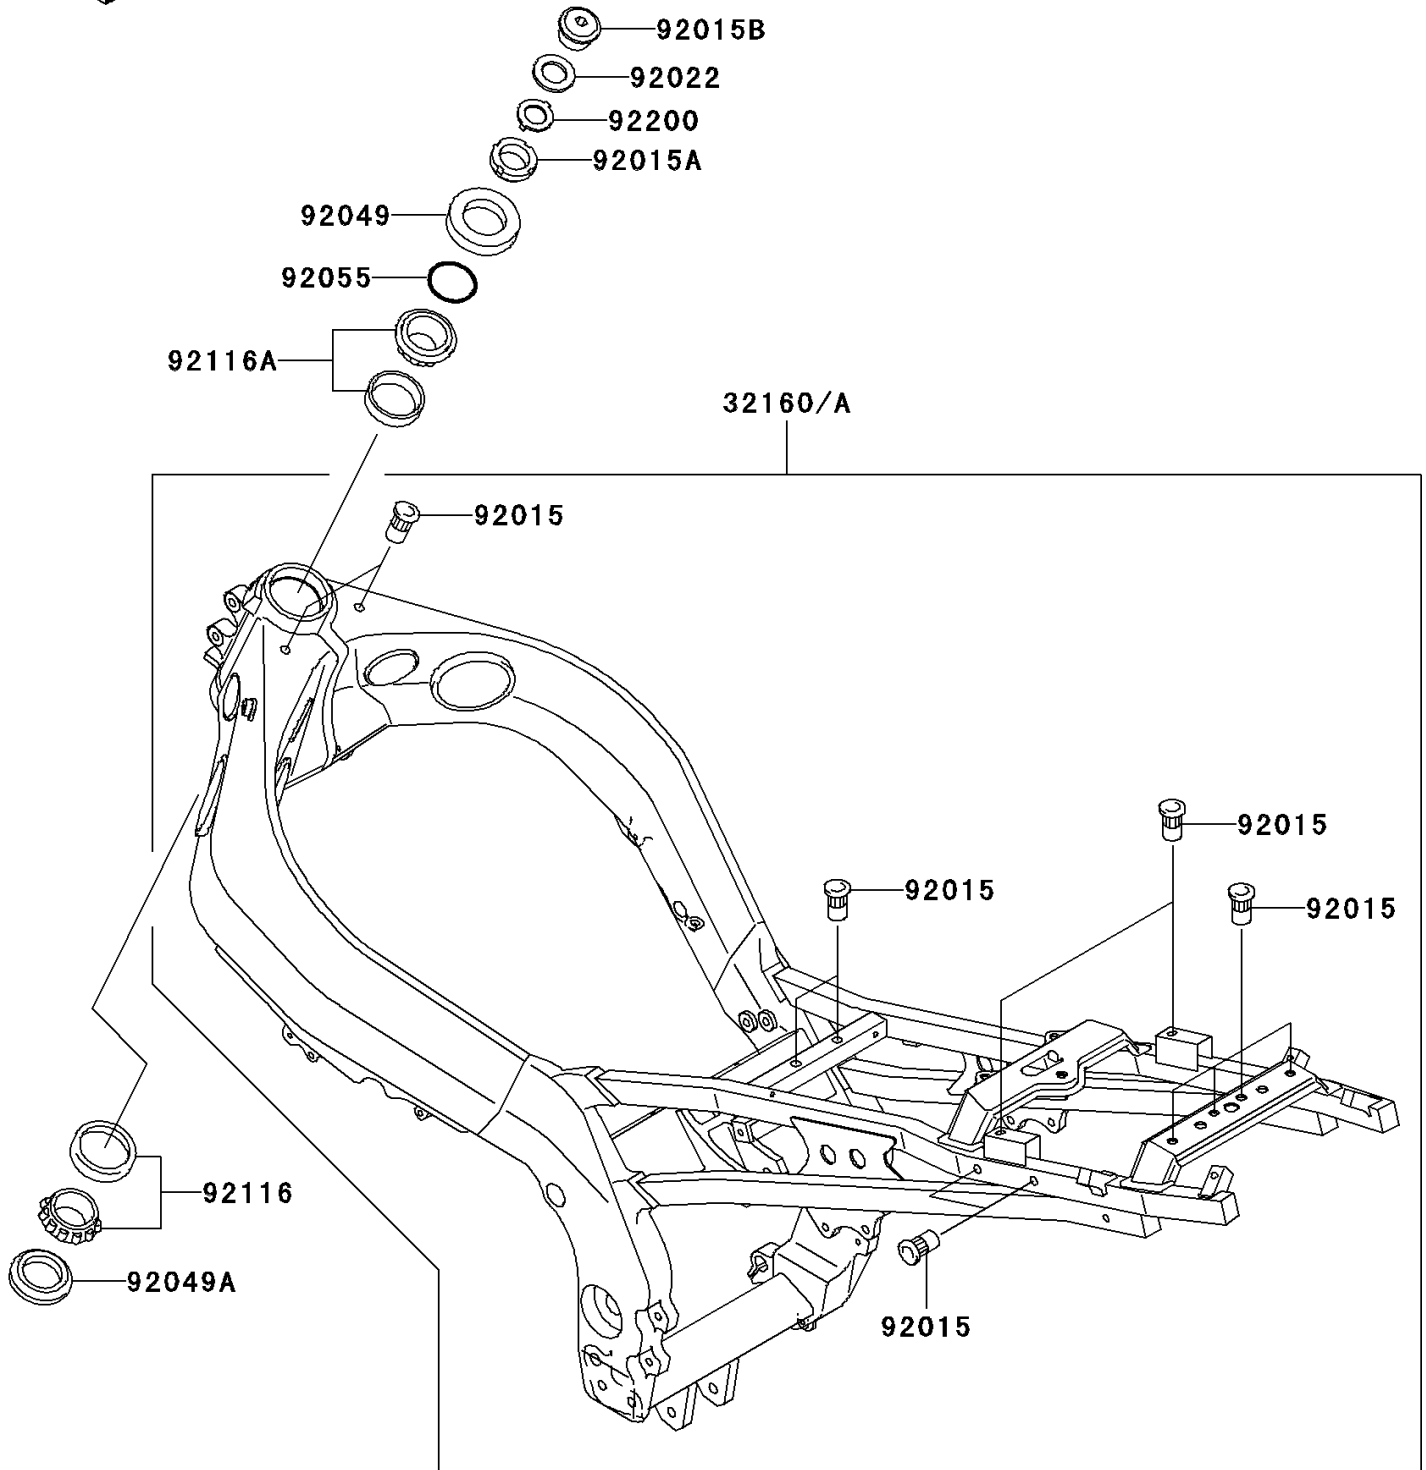

1998 Ninja® ZX™-9R PARTS DIAGRAM

Frame

F2120

1998 Ninja® ZX™-9R PARTS LIST

Frame

ITEM NAME	PART NUMBER	QUANTITY
FRAME-COMP,AL,SILVER (Ref # 32160)	32160-1541-TX	1
NUT,POP,6MM,L=15 (Ref # 92015)	92015-1791	12
NUT,STEERING STEM,35MM (Ref # 92015A)	92015-1848	1
NUT,STEERING,25MM (Ref # 92015B)	92015-1891	1
WASHER,25X36X2.3 (Ref # 92022)	92022-250	1
SEAL-OIL,XMH 43 75 6.4J (Ref # 92049)	92049-1382	1
SEAL-OIL,XMHE 43 55 4J (Ref # 92049A)	92049-1383	1
RING-O,34.5X2.0 (Ref # 92055)	92055-1452	1
BEARING-ROLLER,32907JR-2 (Ref # 92116)	92116-1072	1
BEARING-ROLLER,32907JR-3 (Ref # 92116A)	92116-1074	1
WASHER,CLAW,25.5X40X2.3 (Ref # 92200)	92200-1083	1