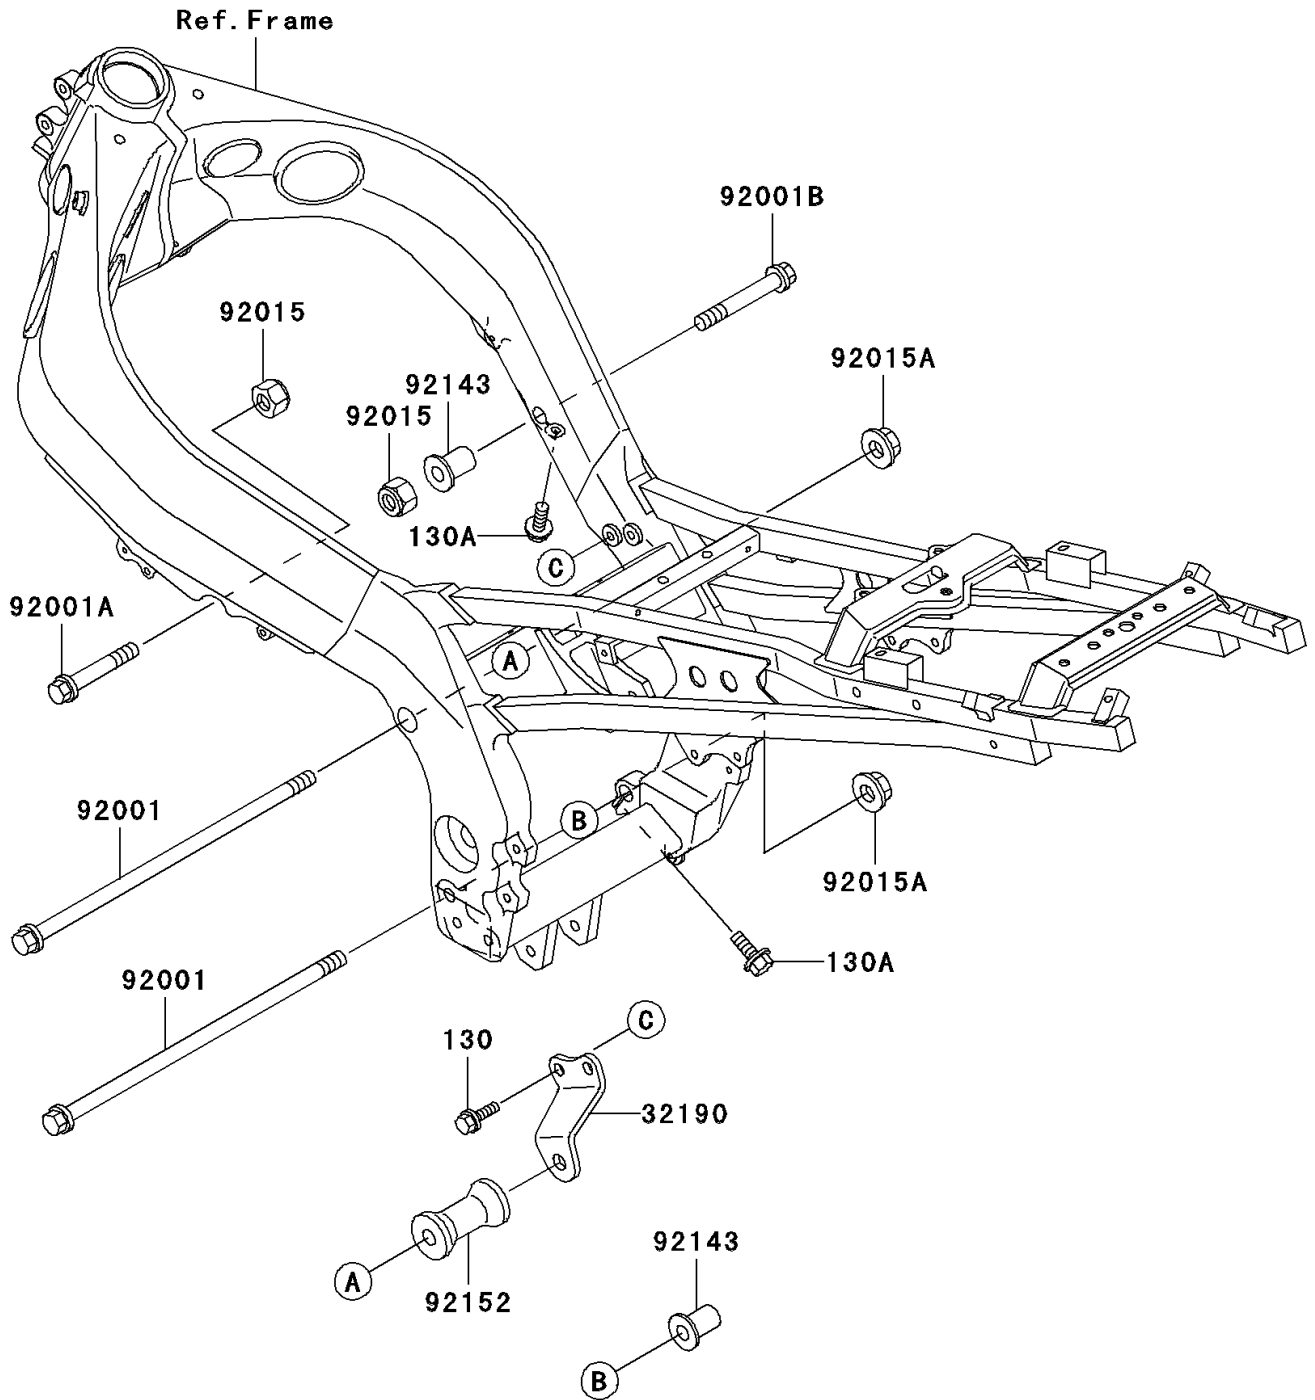

1998 Ninja® ZX™-9R PARTS DIAGRAM

Frame Fittings

F2131

1998 Ninja® ZX™-9R PARTS LIST

Frame Fittings

ITEM NAME	PART NUMBER	QUANTITY
BOLT-FLANGED,8X20 (Ref # 130)	130J0820	2
BOLT-FLANGED,8X25,BLACK (Ref # 130A)	130J0825	2
BRACKET-ENGINE,RR,UPP,RH (Ref # 32190)	32190-1105	1
BOLT,FLANGED,10X255,BLACK (Ref # 92001)	92001-1566	2
BOLT,FLANGED,10X60 (Ref # 92001A)	92001-1617	1
BOLT,FLANGED,10X70 (Ref # 92001B)	92001-1618	1
NUT,LOCK,10MM,BLACK (Ref # 92015)	92015-1189	2
NUT,FLANGED,10MM (Ref # 92015A)	92015-1727	2
COLLAR,ENGINE MOUNT,L=26.5 (Ref # 92143)	92143-1615	2
COLLAR,ENGINE MOUNT,RR,UPP,LH (Ref # 92152)	92152-1099	1