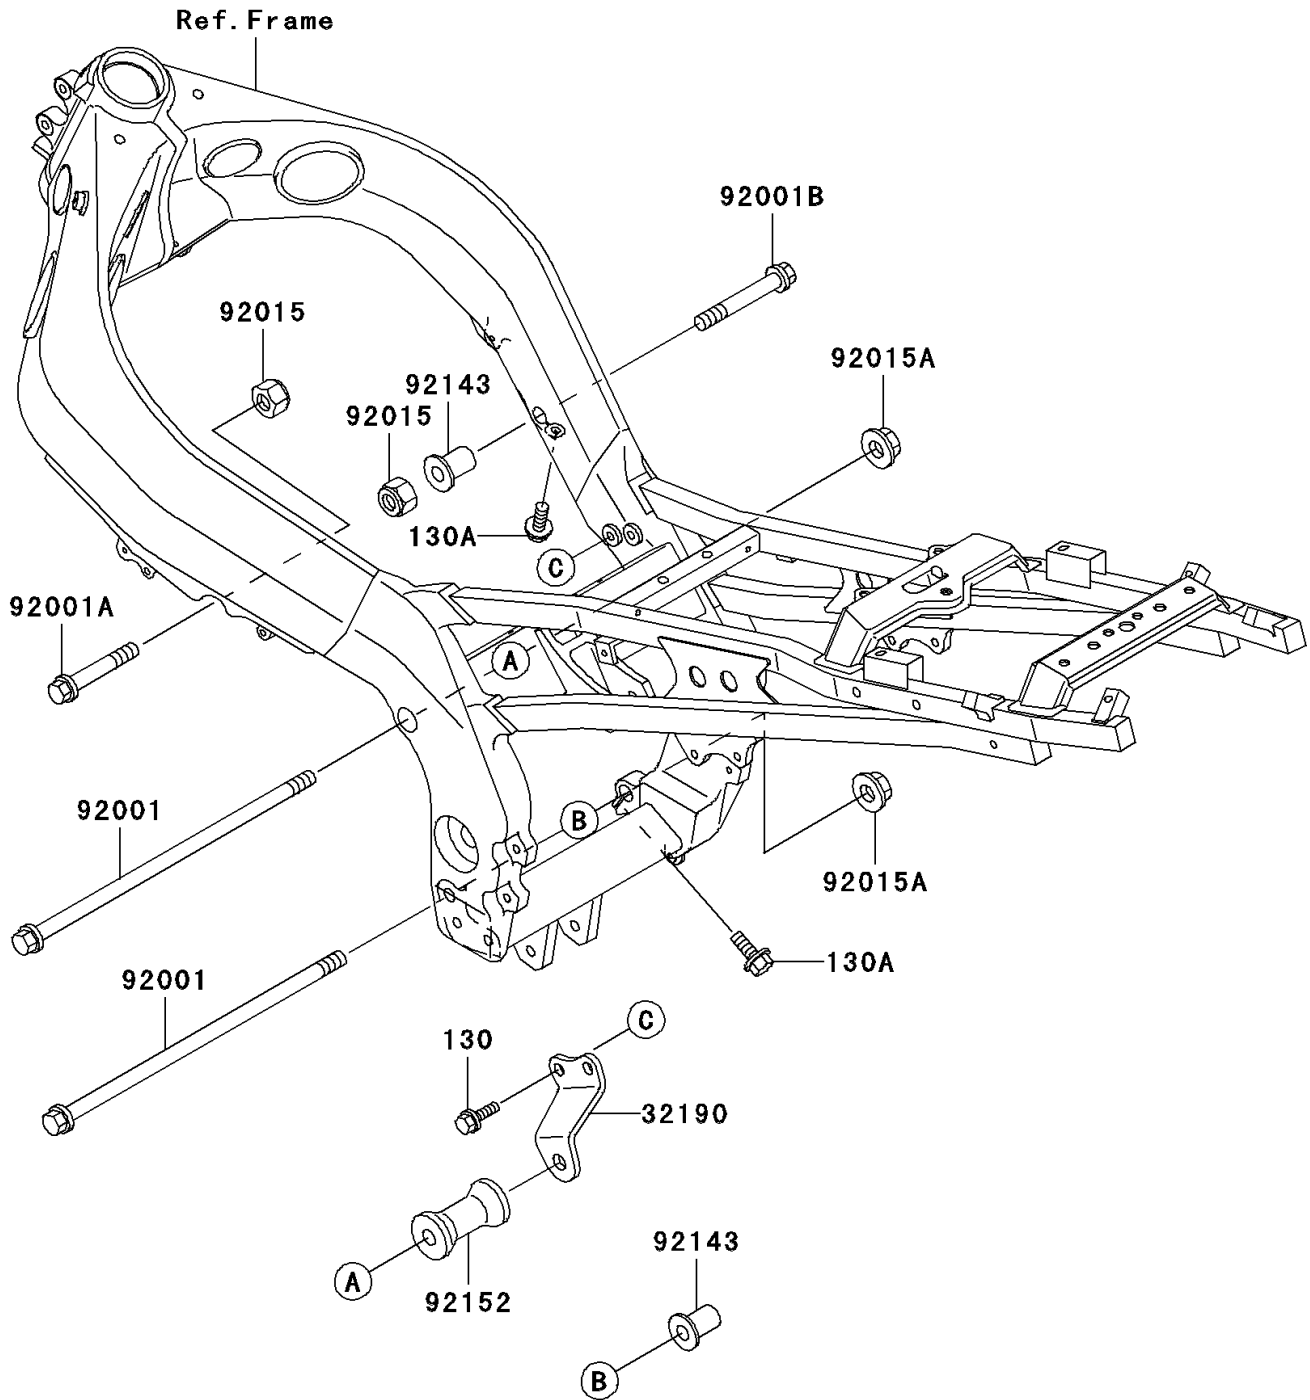

1999 Ninja® ZX™-9R PARTS DIAGRAM

Frame Fittings

F2131

1999 Ninja® ZX™-9R PARTS LIST

Frame Fittings

ITEM NAME	PART NUMBER	QUANTITY
BOLT-FLANGED,8X20 (Ref # 130)	130J0820	2
BOLT-FLANGED,8X25,BLACK (Ref # 130A)	130J0825	2
BRACKET-ENGINE,RR,UPP,RH (Ref # 32190)	32190-1105	1
BOLT,FLANGED,10X255,BLACK (Ref # 92001)	92001-1566	2
BOLT,FLANGED,10X60 (Ref # 92001A)	92001-1617	1
BOLT,FLANGED,10X70 (Ref # 92001B)	92001-1618	1
NUT,LOCK,10MM,BLACK (Ref # 92015)	92015-1189	2
NUT,FLANGED,10MM (Ref # 92015A)	92015-1727	2
COLLAR,ENGINE MOUNT,L=26.5 (Ref # 92143)	92143-1615	2
COLLAR,ENGINE MOUNT,RR,UPP,LH (Ref # 92152)	92152-1099	1