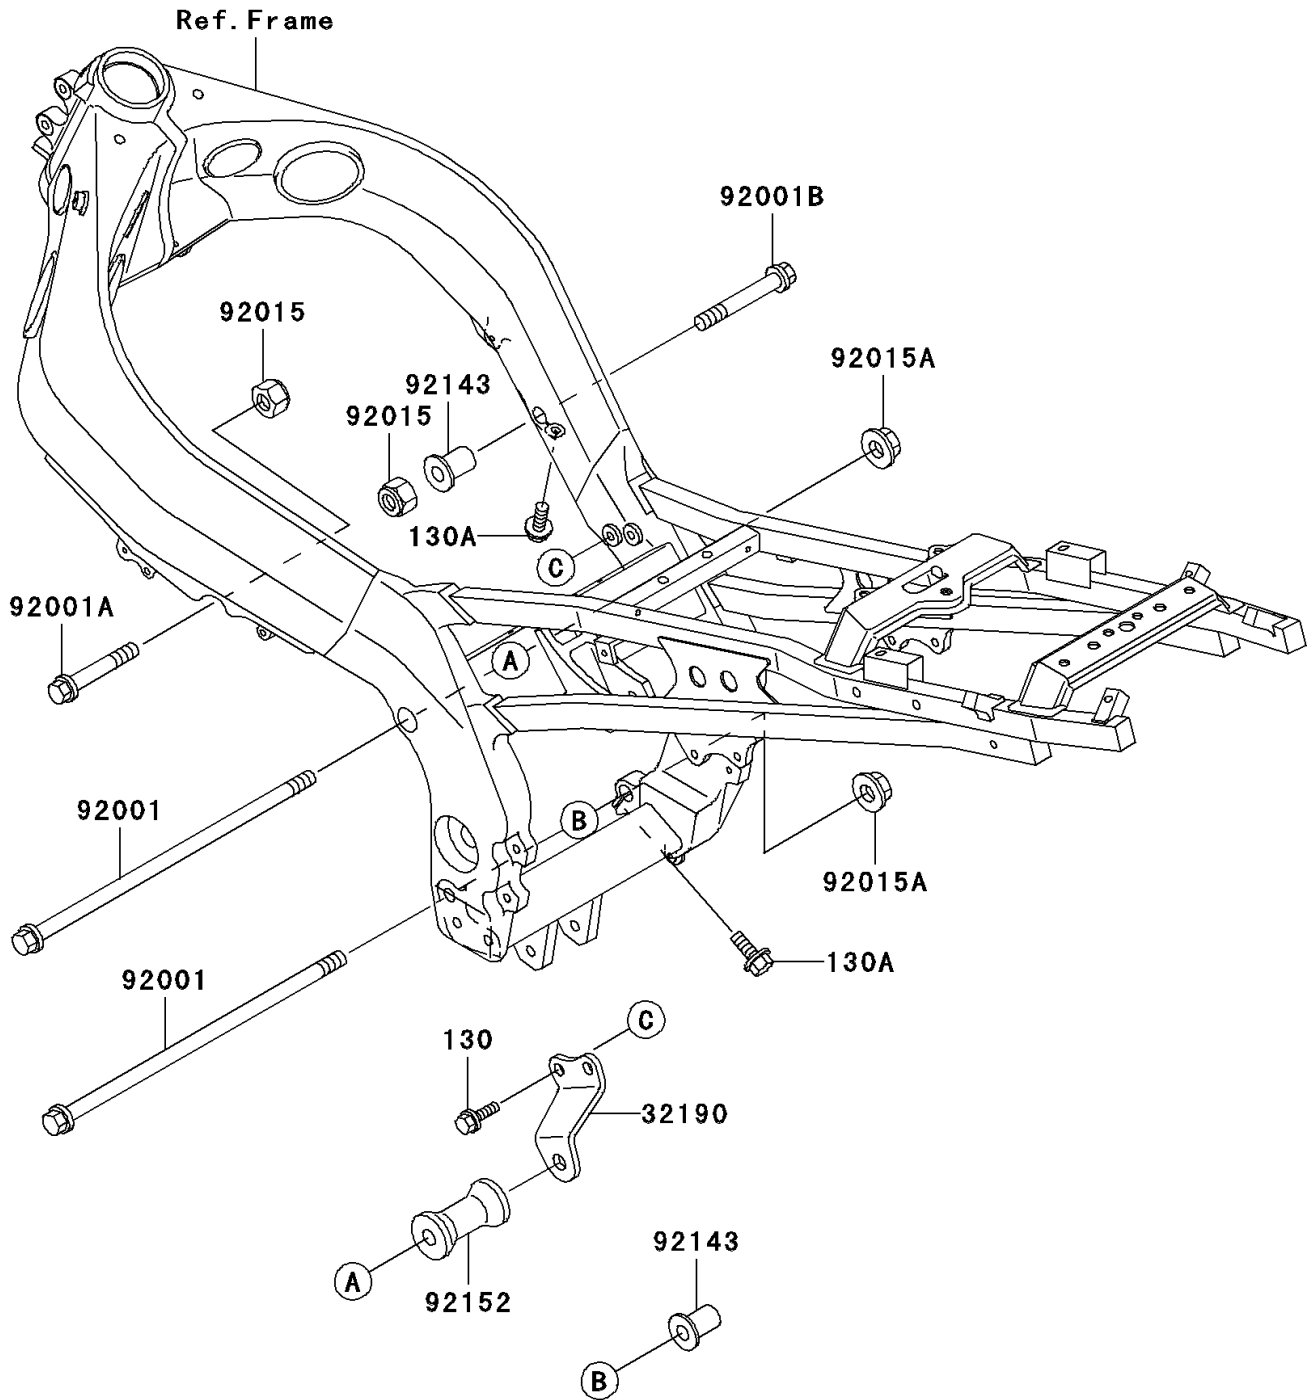

1999 Ninja® ZX™-9R PARTS DIAGRAM

Frame Fittings

F2131

1999 Ninja® ZX™-9R PARTS LIST

Frame Fittings

ITEM NAME	PART NUMBER	QUANTITY
BOLT-FLANGED,8X20 (Ref # 130)	130J0820	2
BOLT-FLANGED,8X25,BLACK (Ref # 130A)	130J0825	2
BRACKET-ENGINE,RR,UPP,RH (Ref # 32190)	32190-1105	1
BOLT,FLANGED,10X255,BLACK (Ref # 92001)	92001-1566	2
BOLT,FLANGED,10X60 (Ref # 92001A)	92001-1617	1
BOLT,FLANGED,10X70 (Ref # 92001B)	92001-1618	1
NUT,LOCK,10MM,BLACK (Ref # 92015)	92015-1189	2
NUT,FLANGED,10MM (Ref # 92015A)	92015-1727	2
COLLAR,ENGINE MOUNT,L=26.5 (Ref # 92143)	92143-1615	2
COLLAR,ENGINE MOUNT,RR,UPP,LH (Ref # 92152)	92152-1099	1