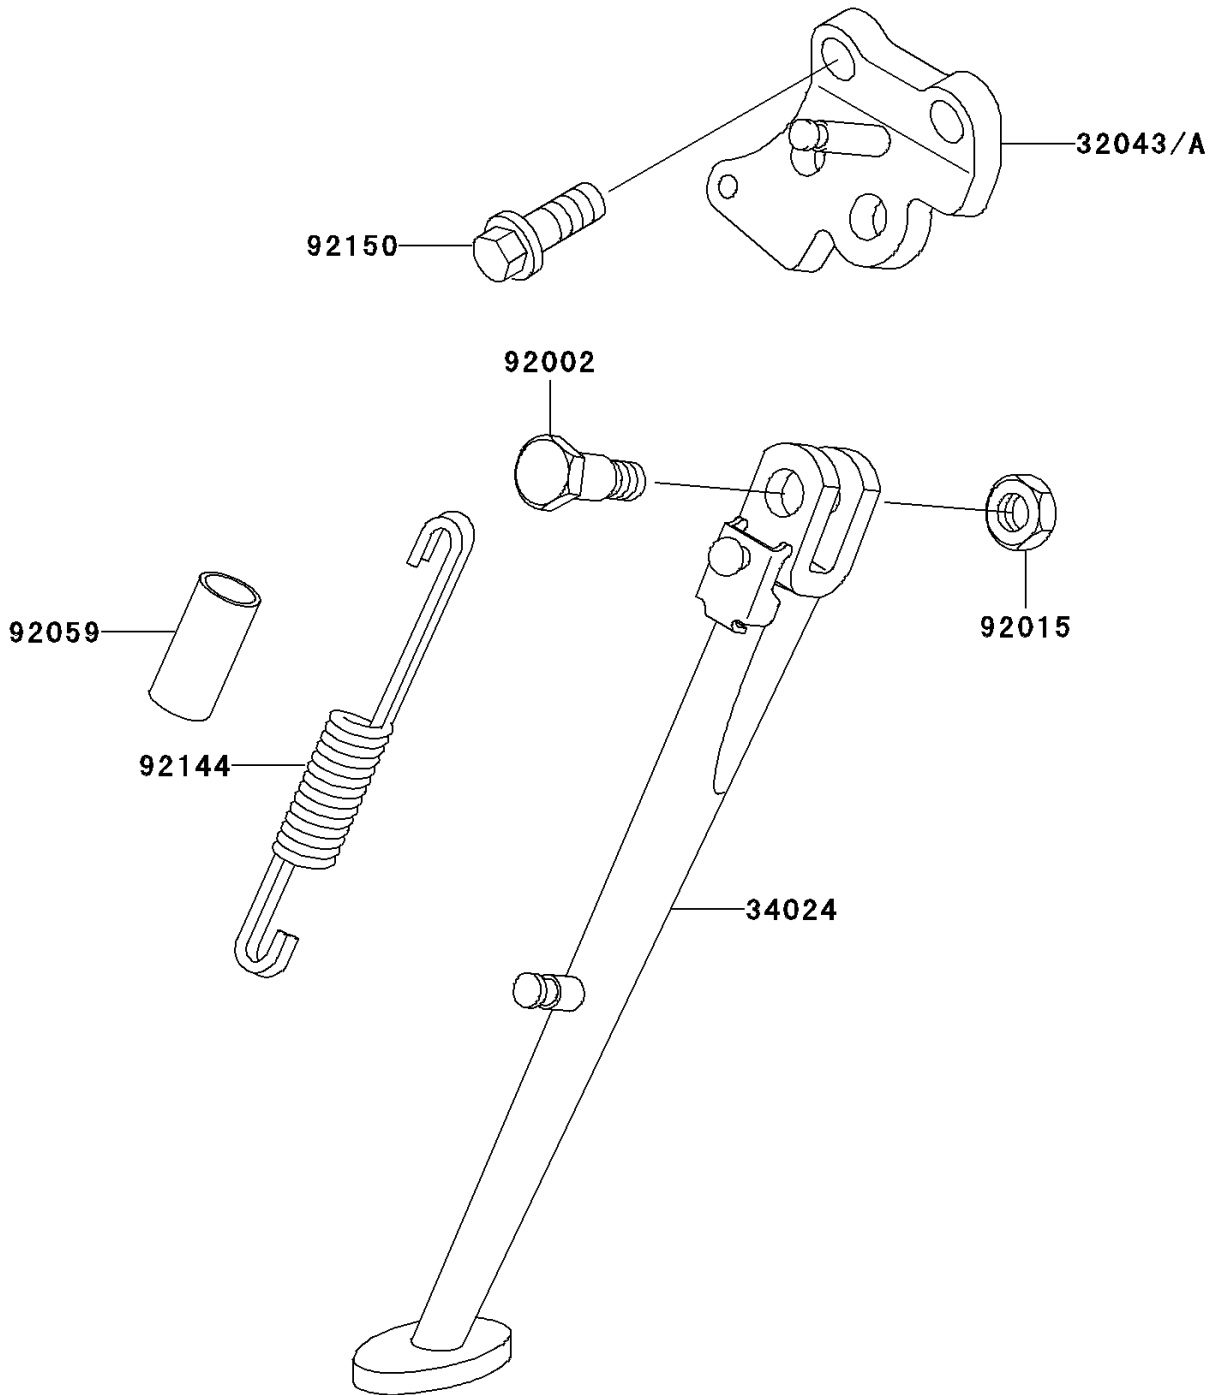

1998 Ninja® ZX™-9R PARTS DIAGRAM

Stand(s)

F2190

1998 Ninja® ZX™-9R PARTS LIST

Stand(s)

ITEM NAME	PART NUMBER	QUANTITY
BRACKET-STAND,SIDE,BLACK (Ref # 32043)	32043-1396-10	1
STAND-SIDE (Ref # 34024)	34024-1345	1
BOLT,SIDE STAND (Ref # 92002)	92002-1813	1
NUT,LOCK,10MM,BLACK (Ref # 92015)	92015-1188	1
TUBE,14X17X50 (Ref # 92059)	92059-1961	1
SPRING,SIDE STAND (Ref # 92144)	92144-1818	1
BOLT,FLANGED,10X25 (Ref # 92150)	92150-1065	2