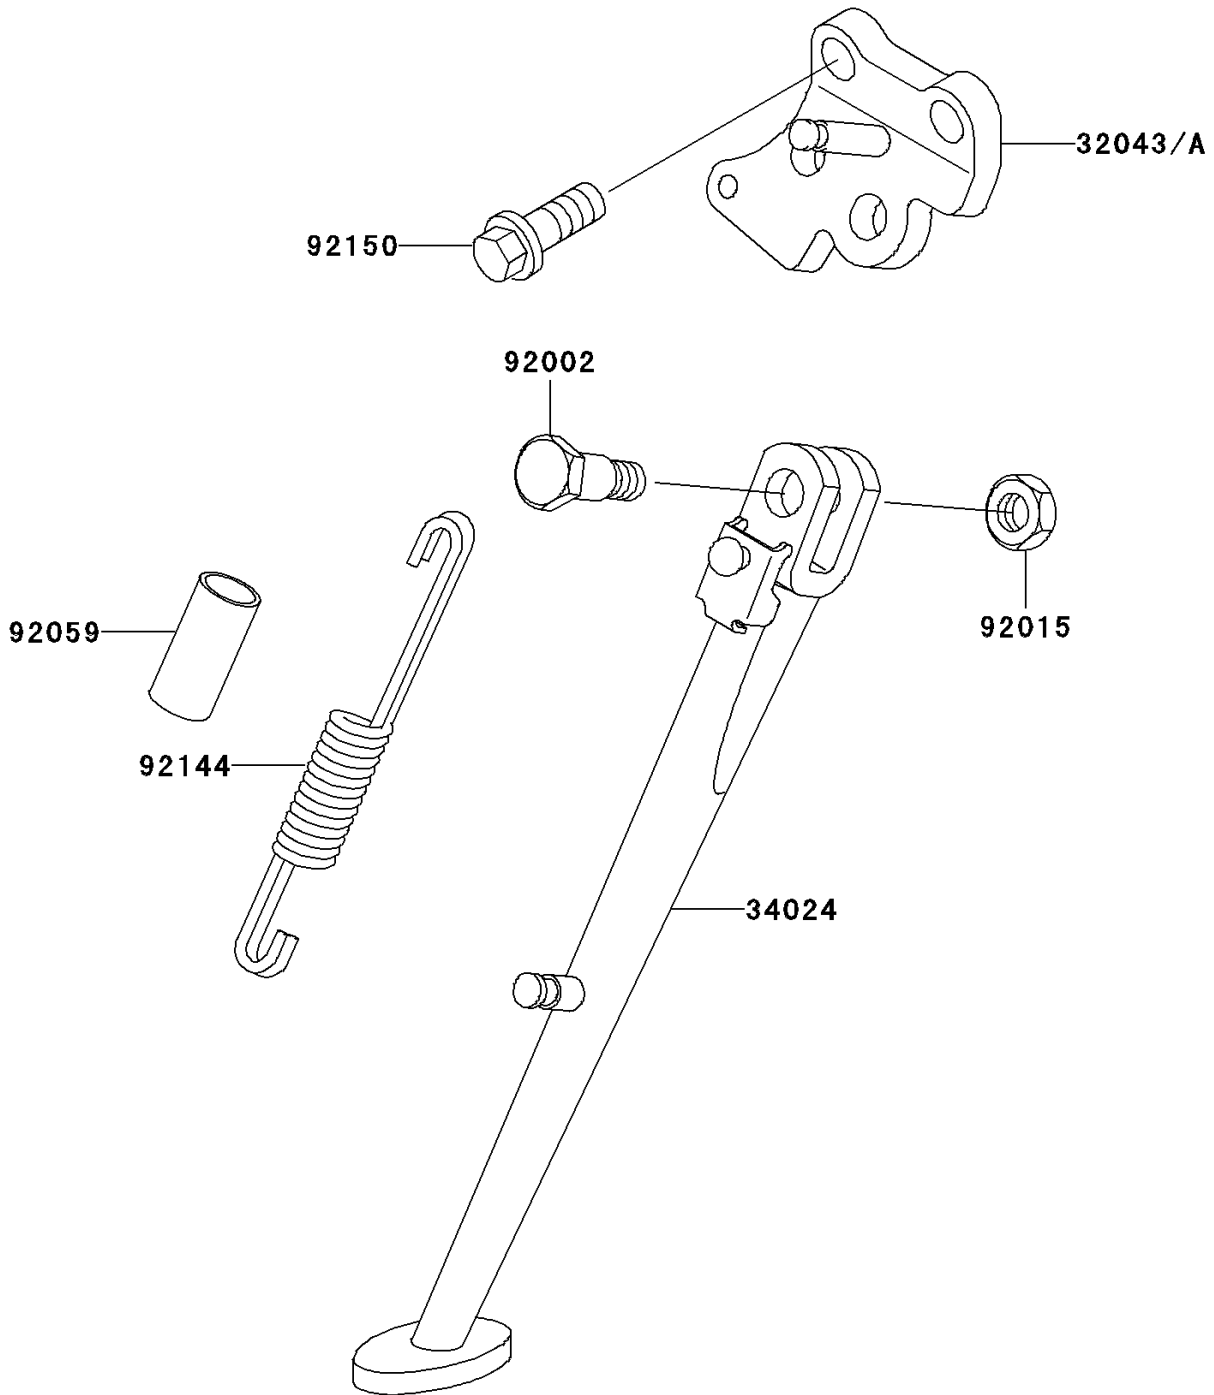

1999 Ninja[®] ZX[™]-9R PARTS DIAGRAM

Stand(s)

F2190

1999 Ninja® ZX™-9R PARTS LIST

Stand(s)

ITEM NAME	PART NUMBER	QUANTITY
BRACKET-STAND,SIDE,BLACK (Ref # 32043A)	32043-1435-10	1
STAND-SIDE (Ref # 34024)	34024-1345	1
BOLT,SIDE STAND (Ref # 92002)	92002-1813	1
NUT,LOCK,10MM,BLACK (Ref # 92015)	92015-1188	1
TUBE,14X17X50 (Ref # 92059)	92059-1961	1
SPRING,SIDE STAND (Ref # 92144)	92144-1818	1
BOLT,FLANGED,10X25 (Ref # 92150)	92150-1065	2