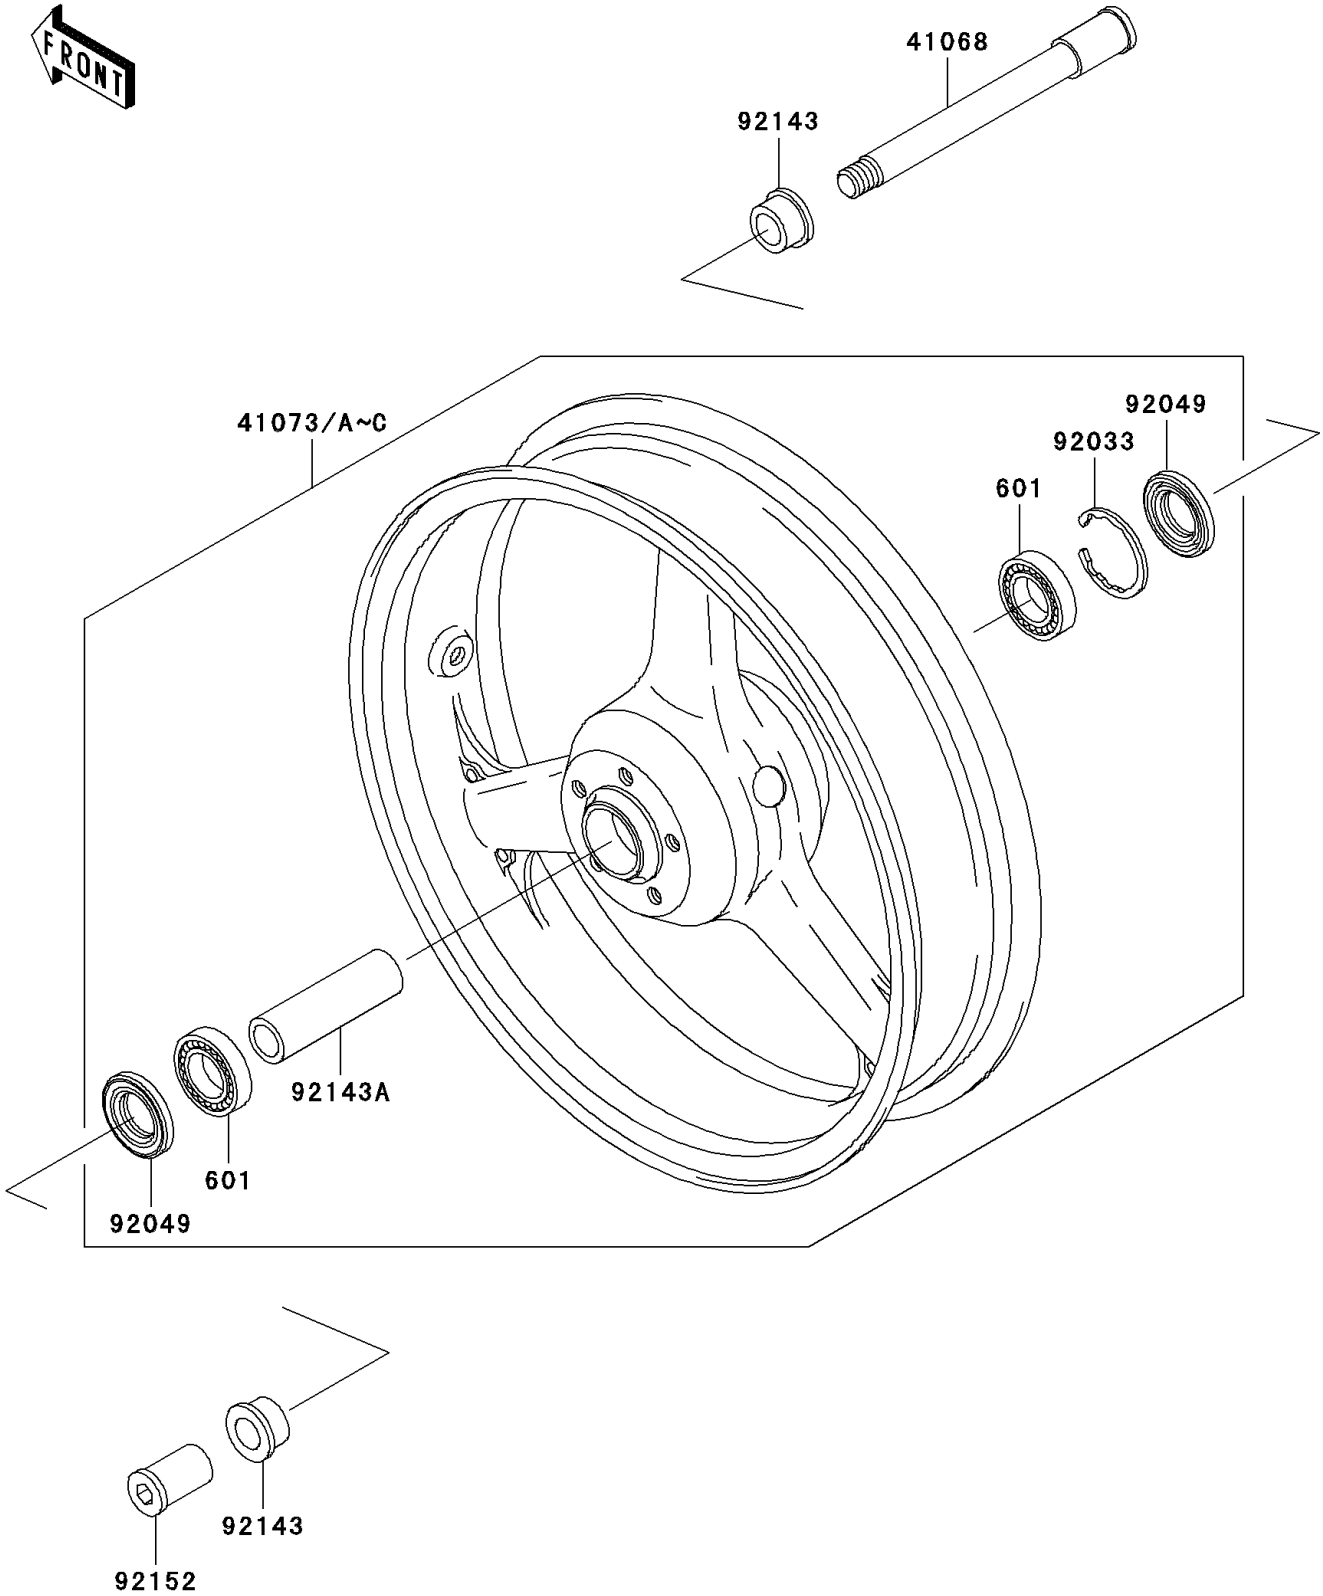

1998 Ninja® ZX™-9R PARTS DIAGRAM

Front Wheel

F2230

1998 Ninja® ZX™-9R PARTS LIST

Front Wheel

ITEM NAME	PART NUMBER	QUANTITY
BEARING-BALL,#6004UUC3 (Ref # 601)	601B6004UU	2
AXLE,FR (Ref # 41068)	41068-1394	1
WHEEL-ASSY,FR,C.GRAY (Ref # 41073A)	41073-1625-DH	1
RING-SNAP,42MM (Ref # 92033)	92033-1041	1
SEAL-OIL,BJN30427-C3 (Ref # 92049)	92049-1057	2
COLLAR,FR AXLE,L=19 (Ref # 92143)	92143-1300	2
COLLAR,FR HUB,L=98 (Ref # 92143A)	92143-1974	1
COLLAR,FR AXLE,L=43.5 (Ref # 92152)	92152-1076	1
WHEEL-ASSY,FR,L.BLUE (Ref # 41073B)	41073-1625-E7	1