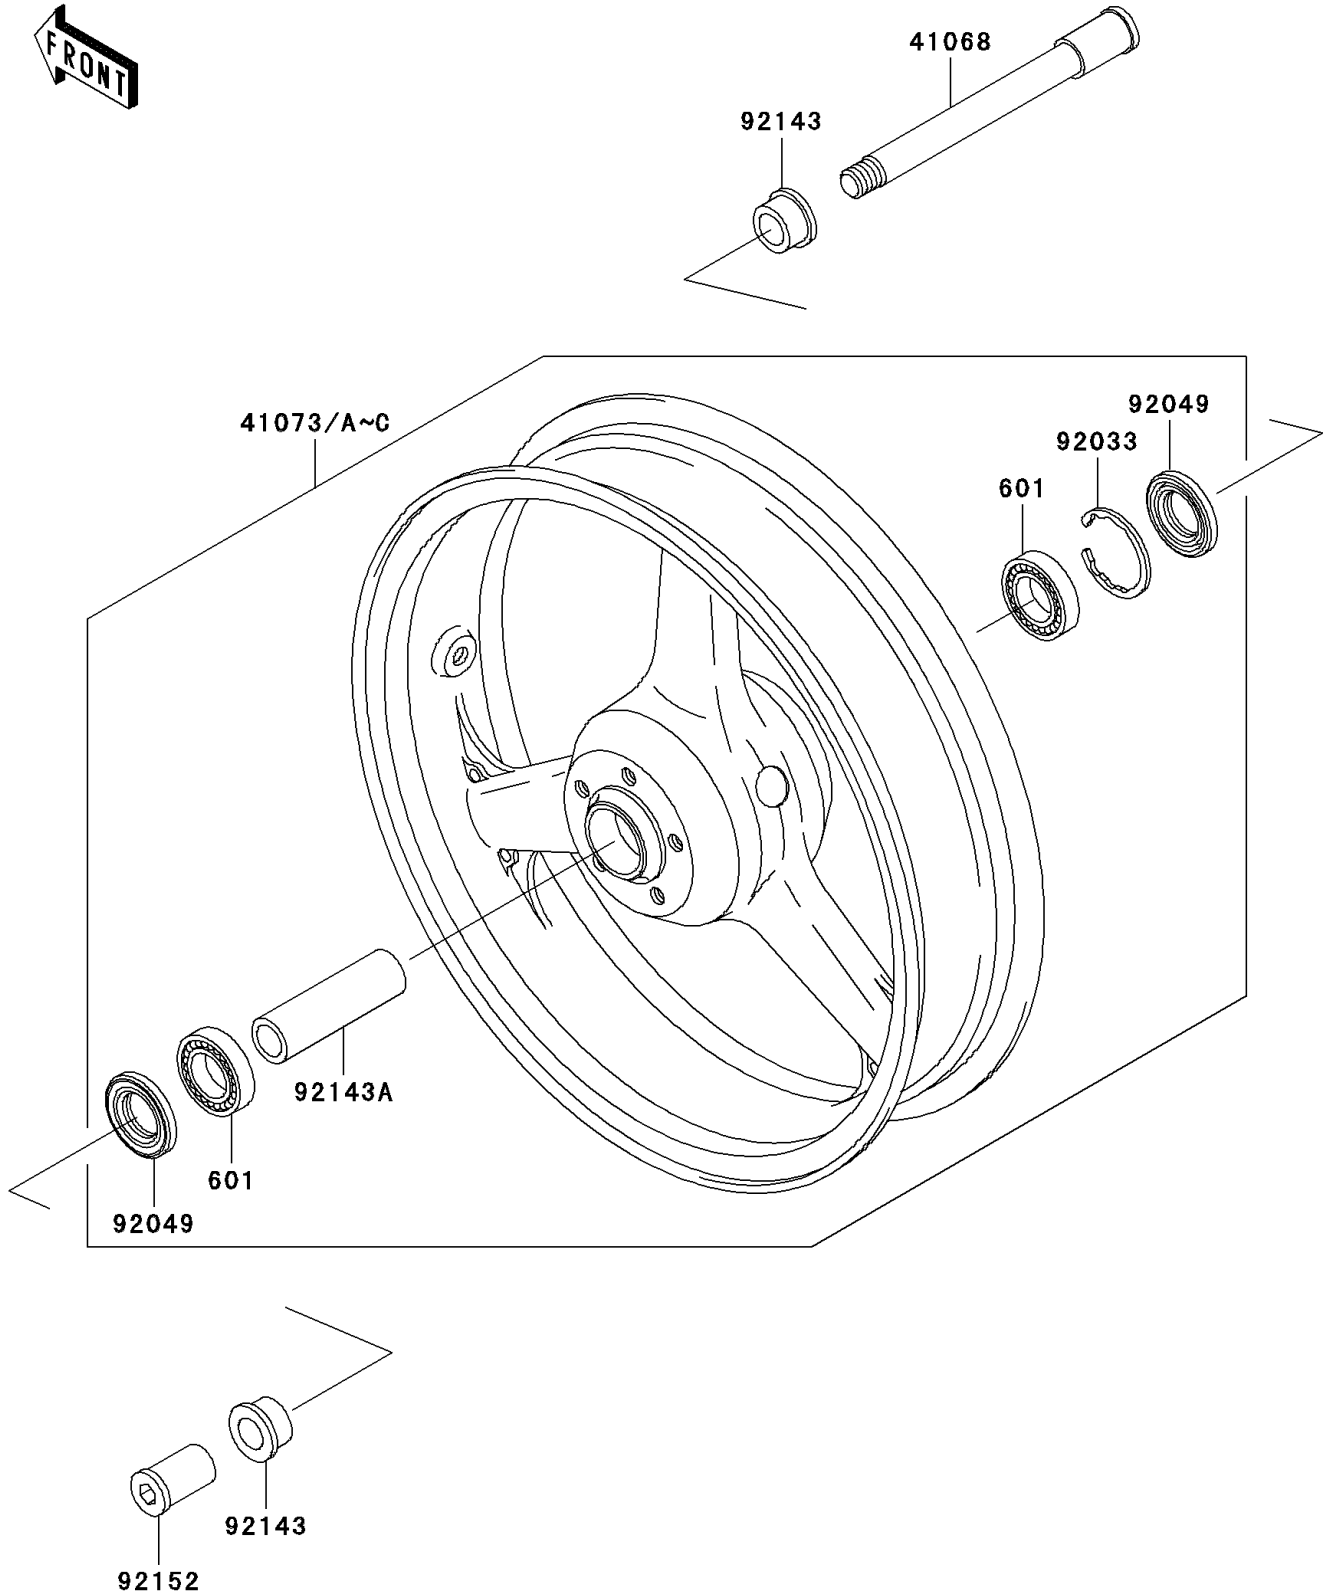

1999 Ninja® ZX™-9R PARTS DIAGRAM

Front Wheel

F2230

1999 Ninja® ZX™-9R PARTS LIST

Front Wheel

ITEM NAME	PART NUMBER	QUANTITY
BEARING-BALL,#6004UUC3 (Ref # 601)	601B6004UU	2
AXLE,FR (Ref # 41068)	41068-1394	1
WHEEL-ASSY,FR,L.GREEN (Ref # 41073)	41073-1625-CJ	1
WHEEL-ASSY,FR,L.BLUE (Ref # 41073B)	41073-1625-E7	1
RING-SNAP,42MM (Ref # 92033)	92033-1041	1
SEAL-OIL,BJN30427-C3 (Ref # 92049)	92049-1057	2
COLLAR,FR AXLE,L=19 (Ref # 92143)	92143-1300	2
COLLAR,FR HUB,L=98 (Ref # 92143A)	92143-1974	1
COLLAR,FR AXLE,L=43.5 (Ref # 92152)	92152-1076	1
WHEEL-ASSY,FR,F.RED (Ref # 41073C)	41073-1625-X4	1