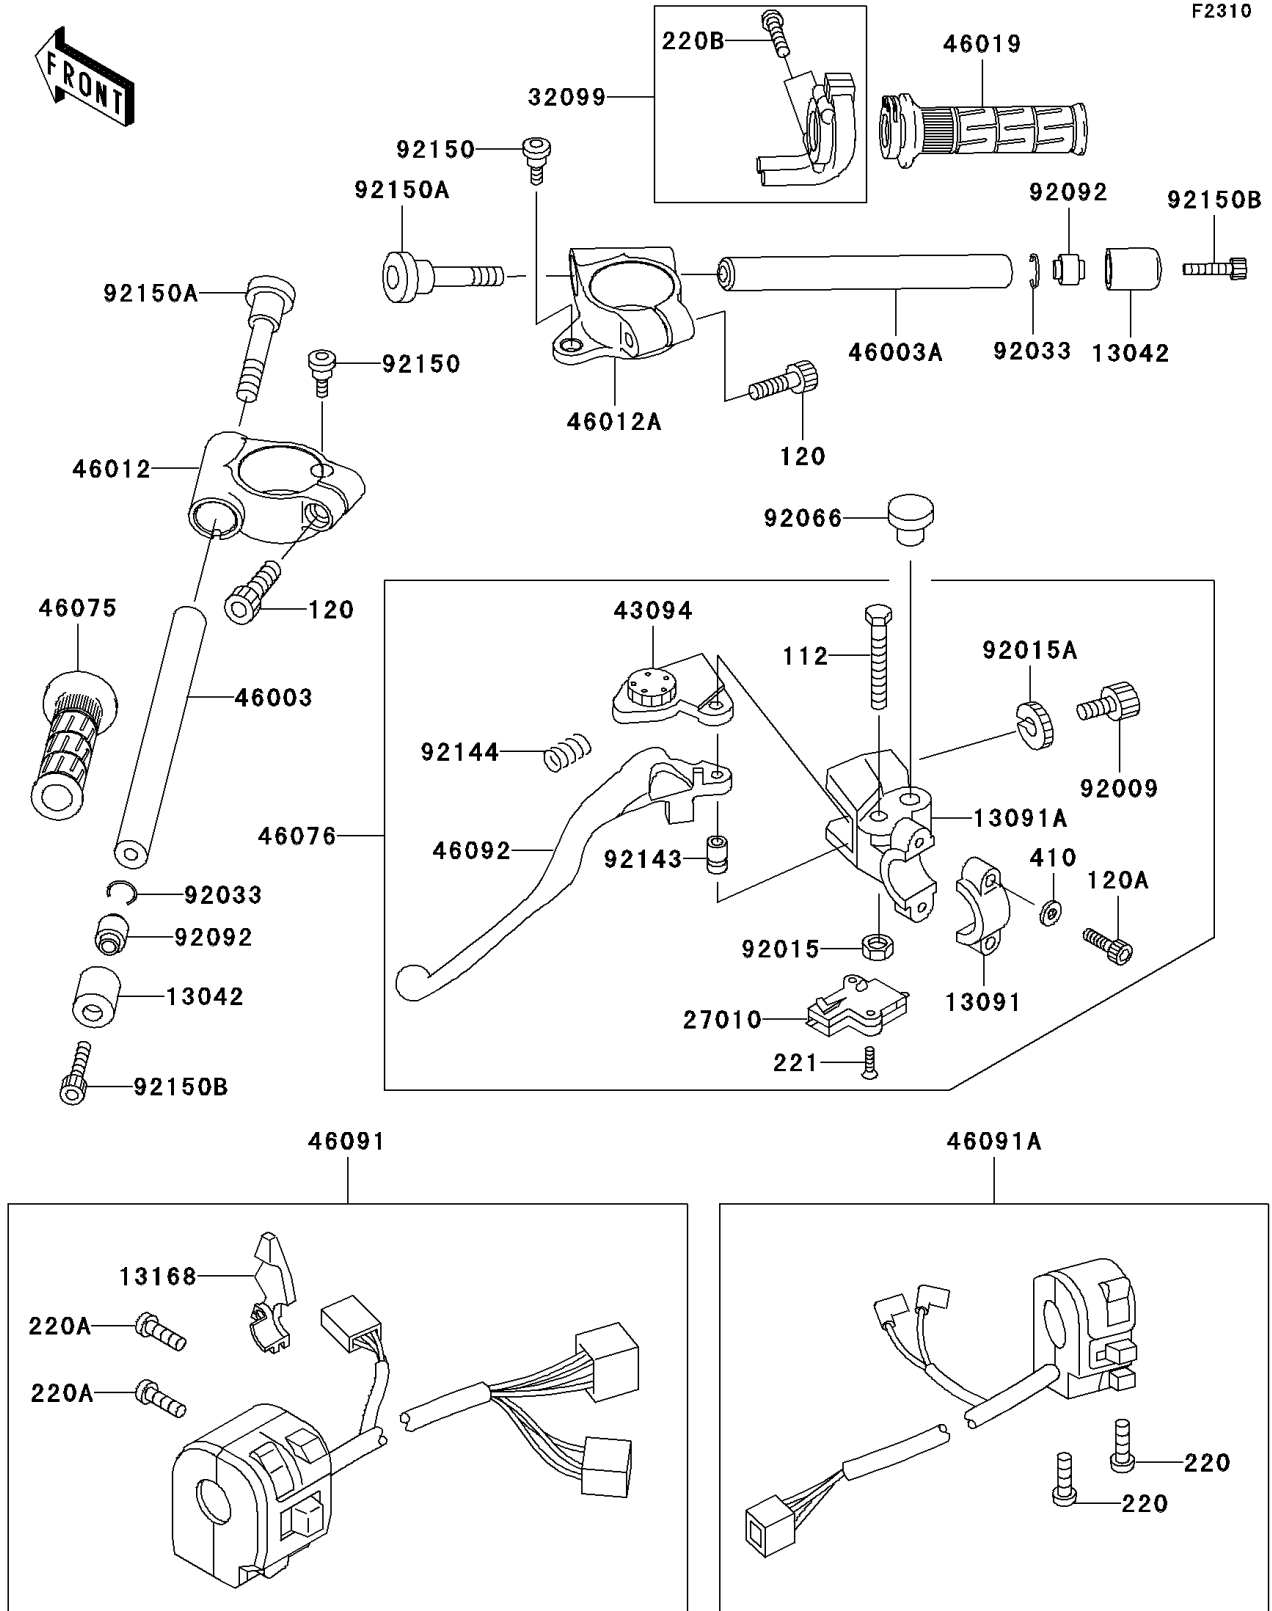

1998 Ninja® ZX™-9R PARTS DIAGRAM

Handlebar

1998 Ninja® ZX™-9R PARTS LIST

Handlebar

ITEM NAME	PART NUMBER	QUANTITY
BOLT-UPSET (Ref # 112)	112C0640	1
BOLT-SOCKET,8X30 (Ref # 120)	120P0830	2
BOLT-SOCKET,6X20 (Ref # 120A)	120S0620	2
SCREW-PAN-CROS (Ref # 220)	220C0522	2
SCREW-PAN-CROS (Ref # 220A)	220C0525	2
SCREW-PAN-CROS (Ref # 220B)	220C0535	2
SCREW-CSK-CROS (Ref # 221)	221C0316	2
WASHER-PLAIN-SMALL,6MM,BLACK (Ref # 410)	410F0600	2
WEIGHT,HANDLE (Ref # 13042)	13042-1133	2
HOLDER,CLUTCH LEVER (Ref # 13091)	13091-1624	1
HOLDER,CLUTCH LEVER (Ref # 13091A)	13091-1652	1
LEVER,CHOKE (Ref # 13168)	13168-1516	1
SWITCH,CLUTCH,BLACK (Ref # 27010)	27010-1094	1
CASE,THROTTLE CABLE (Ref # 32099)	32099-1193	1
ADJUSTER,CLUTCH LEVER (Ref # 43094)	43094-1053	1
HANDLE,LH (Ref # 46003)	46003-1388	1
HANDLE,RH (Ref # 46003A)	46003-1499	1
HOLDER-HANDLE,LH (Ref # 46012)	46012-1278	1
HOLDER-HANDLE,RH (Ref # 46012A)	46012-1279	1
GRIP-ASSY,THROTTLE (Ref # 46019)	46019-1095	1
GRIP,LH (Ref # 46075)	46075-1144	1
LEVER-ASSY-GRIP,CLUTCH (Ref # 46076)	46076-1180	1
HOUSING-ASSY-CONTROL,LH (Ref # 46091)	46091-1716	1
HOUSING-ASSY-CONTROL,RH (Ref # 46091A)	46091-1728	1
LEVER-GRIP,CLUTCH (Ref # 46092)	46092-1162	1
SCREW,CABLE ADJUST,8MM,BLACK (Ref # 92009)	92009-1134	1
NUT,LOCK,6MM,BLACK (Ref # 92015)	92015-1191	1
NUT,CABLE ADJUST LOCK,8MM,BLK (Ref # 92015A)	92015-1197	1
RING-SNAP,OD=22.2 (Ref # 92033)	92033-1102	2

1998 Ninja® ZX™-9R PARTS LIST

Handlebar

ITEM NAME	PART NUMBER	QUANTITY
PLUG,9.5X8,POLYETHYLENE (Ref # 92066)	92066-1077	1
BUSHING-RUBBER,HANDLE (Ref # 92092)	92092-1075	2
COLLAR (Ref # 92143)	92143-1379	1
SPRING (Ref # 92144)	92144-1467	1
BOLT,6MM (Ref # 92150)	92150-1090	2
BOLT,SOCKET,10X37 (Ref # 92150A)	92150-1469	2
BOLT,SOCKET,8X30 (Ref # 92150B)	92150-1604	2