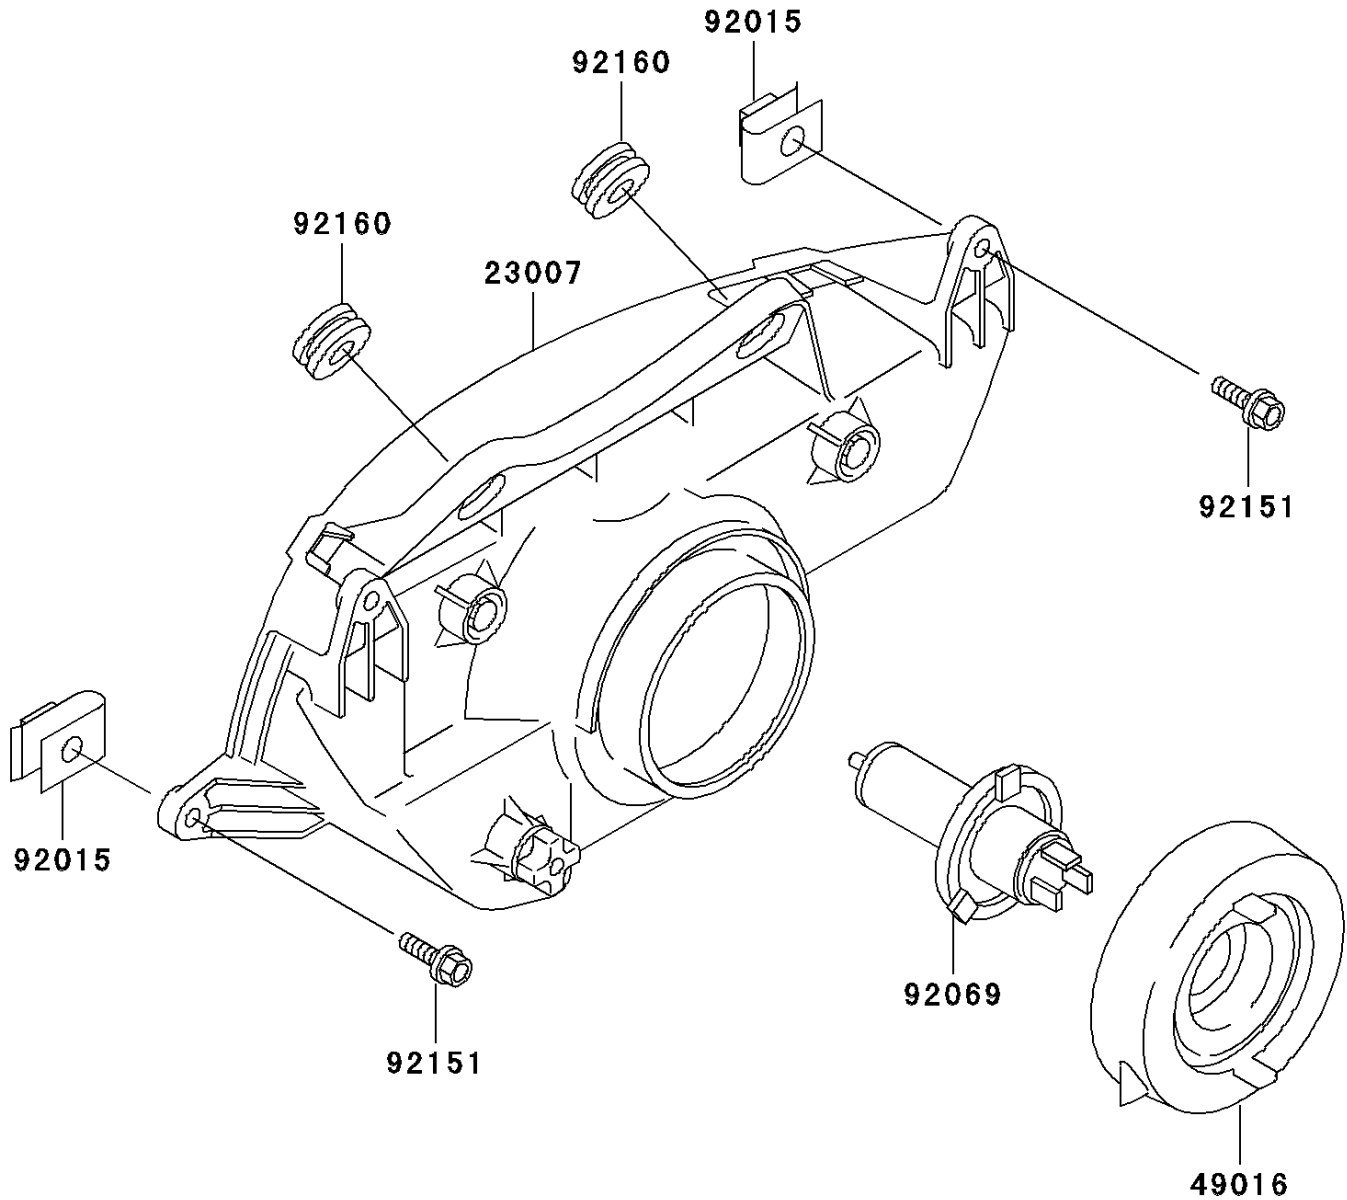

1998 Ninja® ZX™-9R PARTS DIAGRAM

Headlight(s)

F2710

1998 Ninja® ZX™-9R PARTS LIST

Headlight(s)

ITEM NAME	PART NUMBER	QUANTITY
LENS-COMP,HEAD LAMP (Ref # 23007)	23007-1347	1
COVER-SEAL,HEAD LAMP (Ref # 49016)	49016-1193	1
NUT,6MM (Ref # 92015)	92015-1094	4
BULB,12V 60/55W,H4 (Ref # 92069)	92069-1002	1
BOLT,6X25 (Ref # 92151)	92151-1241	4
DAMPER (Ref # 92160)	92160-1007	2