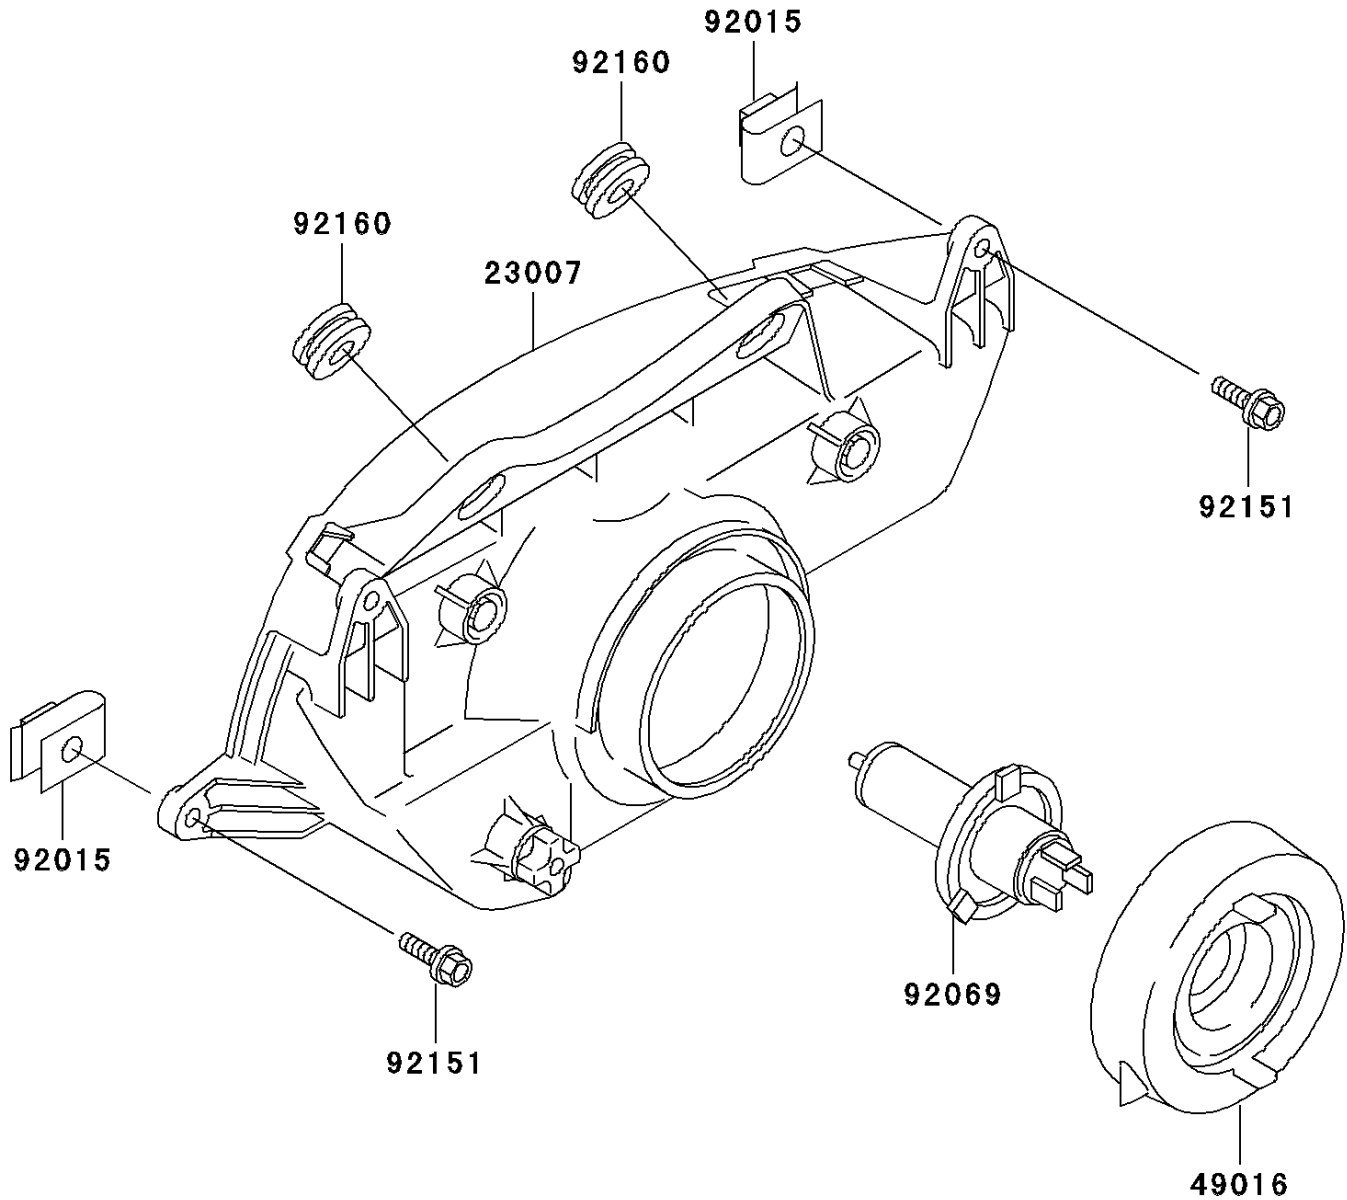

1999 Ninja® ZX™-9R PARTS DIAGRAM

Headlight(s)

F2710

1999 Ninja® ZX™-9R PARTS LIST

Headlight(s)

ITEM NAME	PART NUMBER	QUANTITY
LENS-COMP,HEAD LAMP (Ref # 23007)	23007-1347	1
COVER-SEAL,HEAD LAMP (Ref # 49016)	49016-1193	1
NUT,6MM (Ref # 92015)	92015-1094	4
BULB,12V 60/55W,H4 (Ref # 92069)	92069-1002	1
BOLT,6X25 (Ref # 92151)	92151-1241	4
DAMPER (Ref # 92160)	92160-1007	2