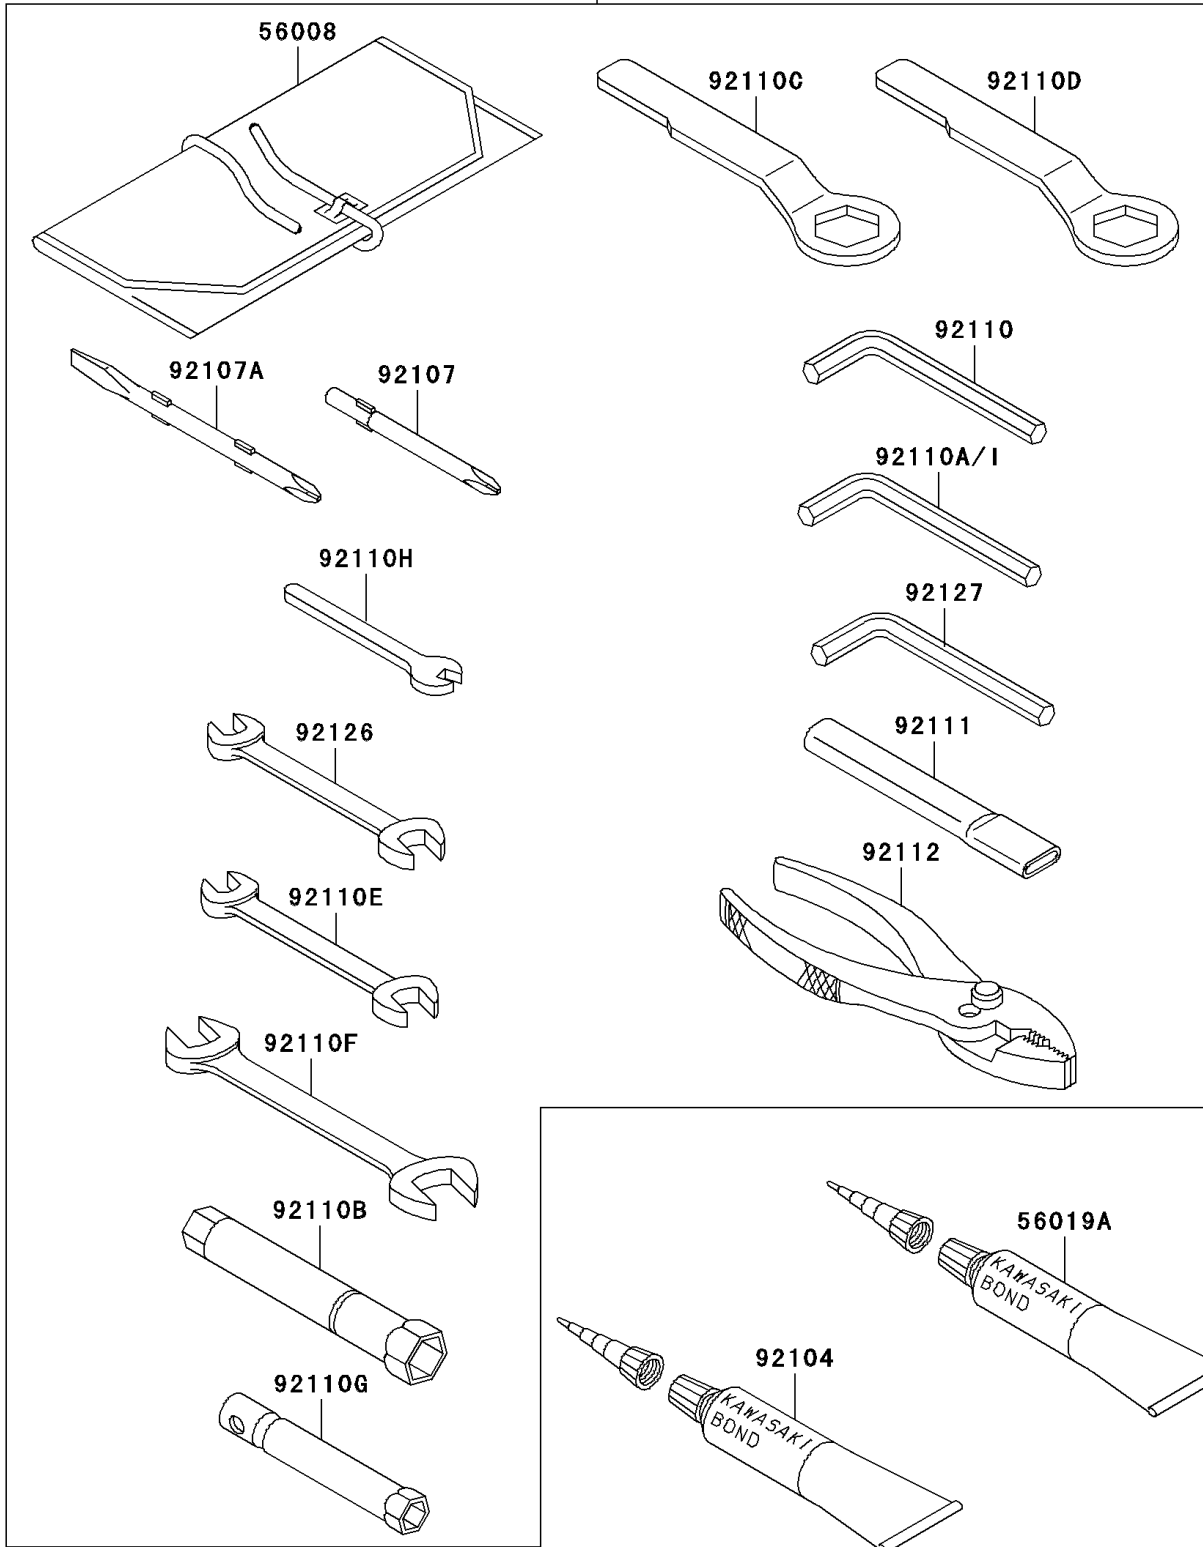

1998 Ninja® ZX™-9R PARTS DIAGRAM

Owner's Tools

56007

F2810

1998 Ninja® ZX™-9R PARTS LIST

Owner's Tools

ITEM NAME	PART NUMBER	QUANTITY
TOOL-KIT (Ref # 56007)	56007-1399	1
BAG,TOOL (Ref # 56008)	56008-1077	1
THREE BOND TB1211,HT/RS,WHITE (Ref # 56019A)	56019-120	1
GASKET-LIQUID,TUBE,100G,BLACK (Ref # 92104)	92104-1003	1
TOOL-DRIVER,#3PHILLIPS (Ref # 92107)	92107-005	1
TOOL-DRIVER,#2PHILLIPS&SLOT (Ref # 92107A)	92107-1051	1
TOOL-WRENCH,ALLEN,5MM (Ref # 92110)	92110-1015	1
TOOL-WRENCH,ALLEN,3MM (Ref # 92110A)	92110-1140	1
TOOL-WRENCH,BOX,16MM (Ref # 92110B)	92110-1146	1
TOOL-WRENCH,BOX END,27MM (Ref # 92110C)	92110-1147	1
TOOL-WRENCH,BOX END,22MM (Ref # 92110D)	92110-1148	1
TOOL-WRENCH,OPEN END,10X12 (Ref # 92110E)	92110-1152	1
TOOL-WRENCH,OPEN END,14X17 (Ref # 92110F)	92110-1153	1
TOOL-WRENCH,BOX,10MM (Ref # 92110G)	92110-1156	1
TOOL-WRENCH,OPEN END,6MM (Ref # 92110H)	92110-1157	1
TOOL-WRENCH,ALLEN,4MM (Ref # 92110I)	92110-3703	1
TOOL-BAR,BOX END WRENCH (Ref # 92111)	92111-1051	1
TOOL-PLIERS (Ref # 92112)	92112-003	1
TOOL-WRENCH,OPEN END,8X10 (Ref # 92126)	92126-001	1
TOOL-WRENCH,ALLEN,6MM (Ref # 92127)	92127-003	1