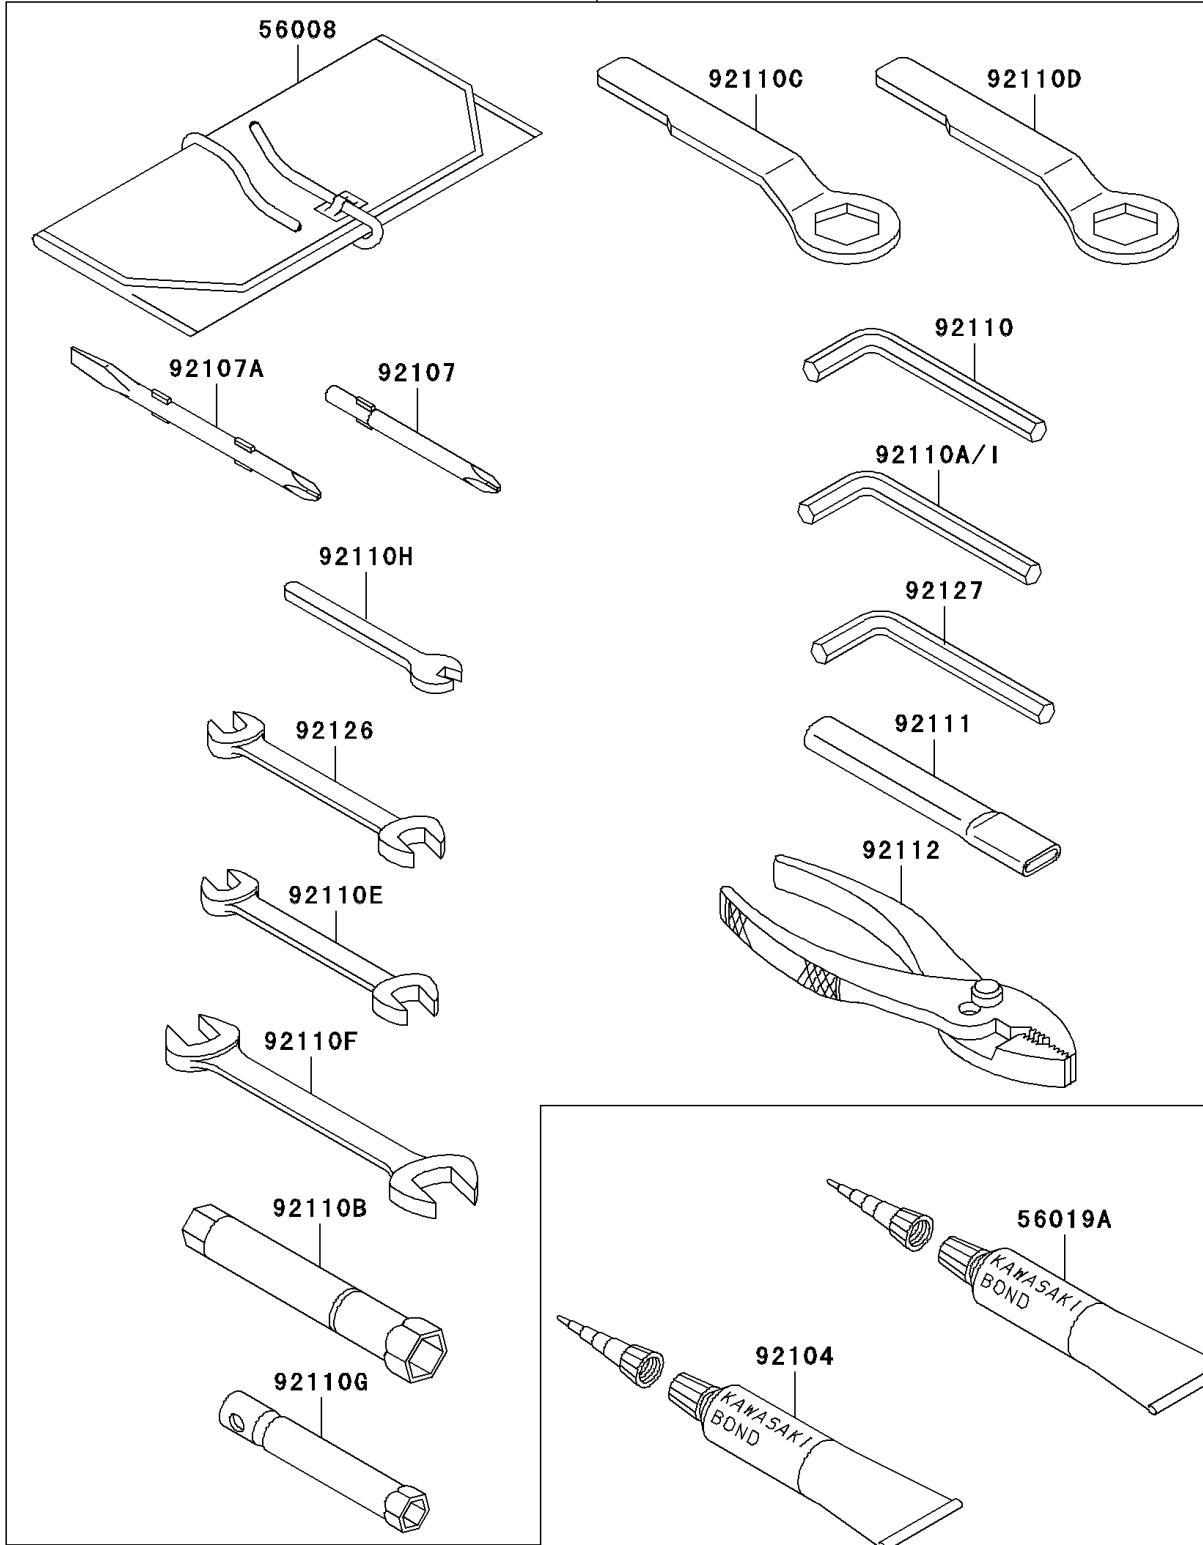

# 1999 Ninja® ZX™-9R PARTS DIAGRAM

Owner's Tools

56007

F2810

# 1999 Ninja® ZX™-9R PARTS LIST

## Owner's Tools

| ITEM NAME                                    | PART NUMBER | QUANTITY |
|--|-------------|----------|
| TOOL-KIT (Ref # 56007)                       | 56007-1399  | 1        |
| BAG,TOOL (Ref # 56008)                       | 56008-1077  | 1        |
| THREE BOND TB1211,HT/RS,WHITE (Ref # 56019A) | 56019-120   | 1        |
| GASKET-LIQUID,TUBE,100G,BLACK (Ref # 92104)  | 92104-1003  | 1        |
| TOOL-DRIVER,#3PHILLIPS (Ref # 92107)         | 92107-005   | 1        |
| TOOL-DRIVER,#2PHILLIPS&SLOT (Ref # 92107A)   | 92107-1051  | 1        |
| TOOL-WRENCH,ALLEN,5MM (Ref # 92110)          | 92110-1015  | 1        |
| TOOL-WRENCH,ALLEN,3MM (Ref # 92110A)         | 92110-1140  | 1        |
| TOOL-WRENCH,BOX,16MM (Ref # 92110B)          | 92110-1146  | 1        |
| TOOL-WRENCH,BOX END,27MM (Ref # 92110C)      | 92110-1147  | 1        |
| TOOL-WRENCH,BOX END,22MM (Ref # 92110D)      | 92110-1148  | 1        |
| TOOL-WRENCH,OPEN END,10X12 (Ref # 92110E)    | 92110-1152  | 1        |
| TOOL-WRENCH,OPEN END,14X17 (Ref # 92110F)    | 92110-1153  | 1        |
| TOOL-WRENCH,BOX,10MM (Ref # 92110G)          | 92110-1156  | 1        |
| TOOL-WRENCH,OPEN END,6MM (Ref # 92110H)      | 92110-1157  | 1        |
| TOOL-WRENCH,ALLEN,4MM (Ref # 92110I)         | 92110-3703  | 1        |
| TOOL-BAR,BOX END WRENCH (Ref # 92111)        | 92111-1051  | 1        |
| TOOL-PLIERS (Ref # 92112)                    | 92112-003   | 1        |
| TOOL-WRENCH,OPEN END,8X10 (Ref # 92126)      | 92126-001   | 1        |
| TOOL-WRENCH,ALLEN,6MM (Ref # 92127)          | 92127-003   | 1        |