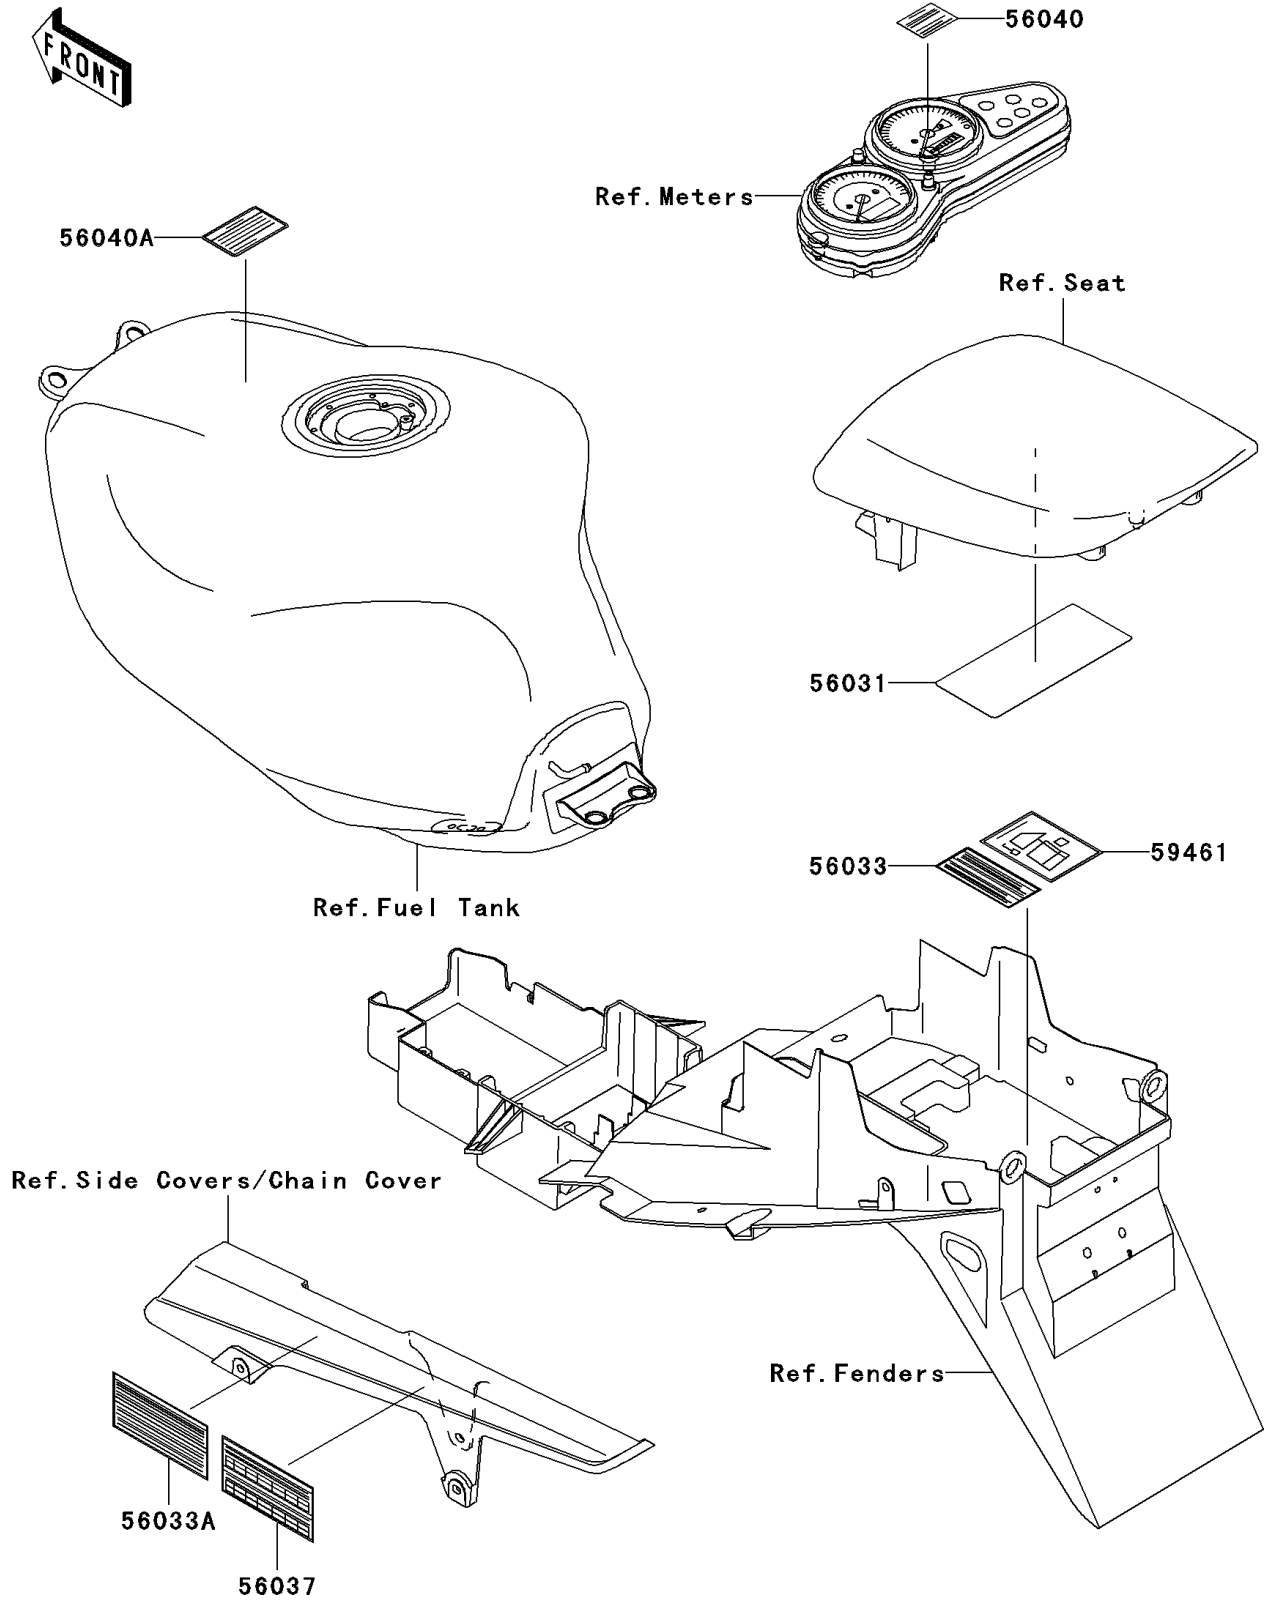

# 1998 Ninja® ZX™-9R PARTS DIAGRAM

Labels

F2860

# 1998 Ninja® ZX™-9R PARTS LIST

## Labels

ITEM NAME	PART NUMBER	QUANTITY
LABEL-MANUAL,DAILY SAFETY (Ref # 56031)	56031-1914	1
LABEL-MANUAL,OIL&OIL FILTER (Ref # 56033)	56033-1109	1
LABEL-MANUAL,CHAIN (Ref # 56033A)	56033-1110	1
LABEL-SPECIFICATION,TIRE&LOAD (Ref # 56037)	56037-1797	1
LABEL-WARNING,BREAK IN CAUTION (Ref # 56040)	56040-1007	1
LABEL-WARNING,EVAPO (Ref # 56040A)	56040-1121	1
LABEL-CERTIFICATION,EVAPO ROUT (Ref # 59461)	59461-1491	1