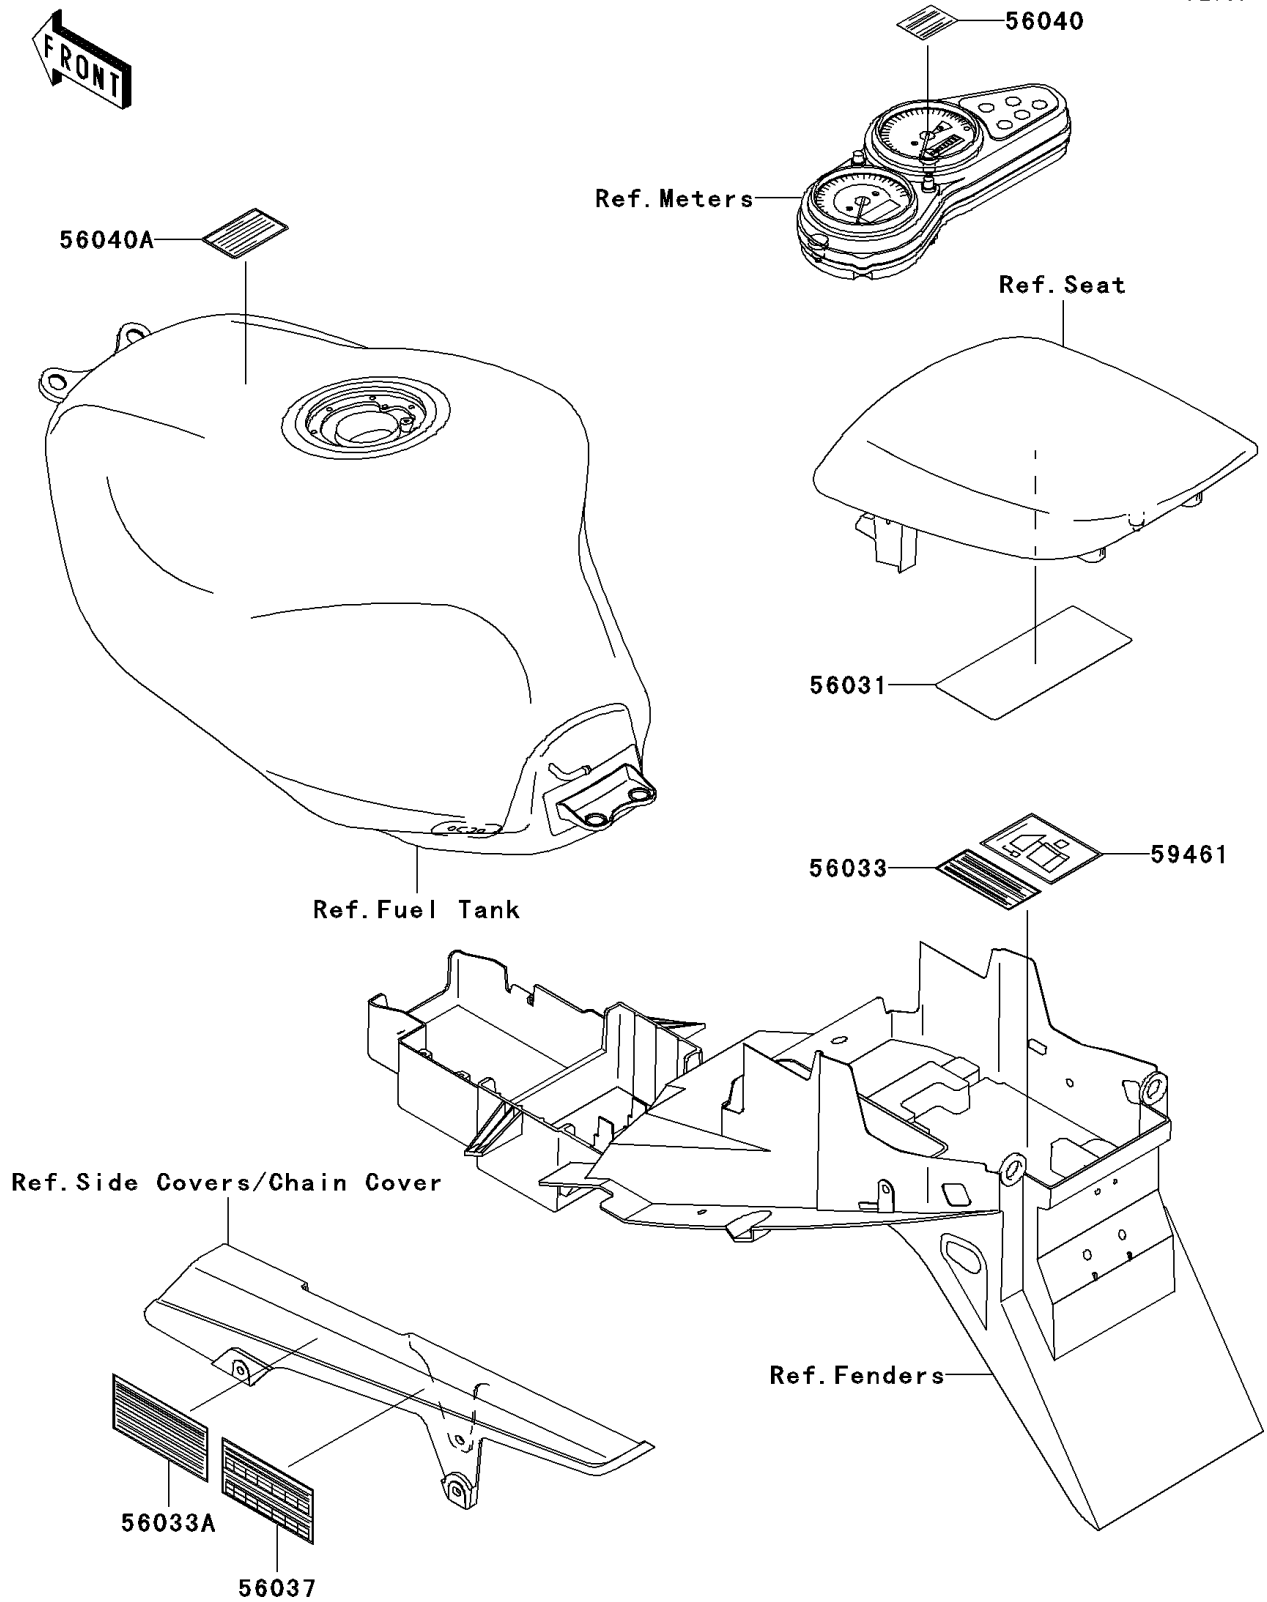

1999 Ninja® ZX™-9R PARTS DIAGRAM

Labels

F2860

1999 Ninja® ZX™-9R PARTS LIST

Labels

ITEM NAME	PART NUMBER	QUANTITY
LABEL-MANUAL,DAILY SAFETY (Ref # 56031)	56031-1914	1
LABEL-MANUAL,OIL&OIL FILTER (Ref # 56033)	56033-1109	1
LABEL-MANUAL,CHAIN (Ref # 56033A)	56033-1110	1
LABEL-SPECIFICATION,TIRE&LOAD (Ref # 56037)	56037-1797	1
LABEL-WARNING,BREAK IN CAUTION (Ref # 56040)	56040-1007	1
LABEL-WARNING,EVAPO (Ref # 56040A)	56040-1121	1
LABEL-CERTIFICATION,EVAPO ROUT (Ref # 59461)	59461-1491	1