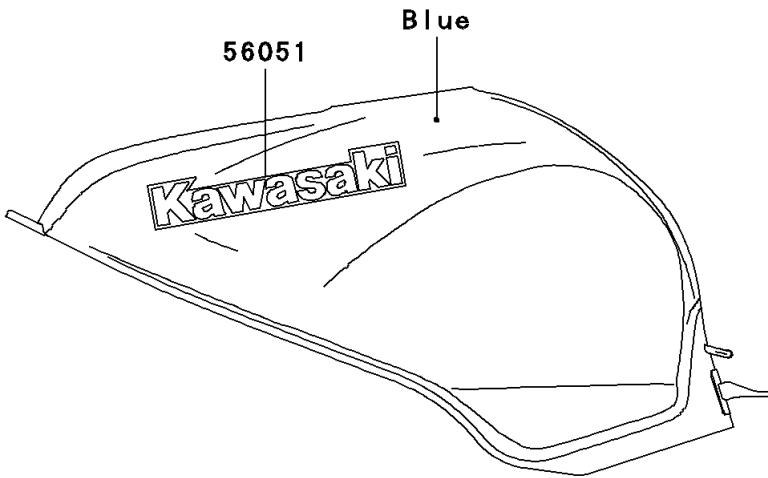

1998 Ninja® ZX™-9R PARTS DIAGRAM

Decals(Blue)(ZX900-C1)

F2861

1998 Ninja® ZX™-9R PARTS LIST

Decals(Blue)(ZX900-C1)

ITEM NAME	PART NUMBER	QUANTITY
MARK,FUEL TANK,KAWASAKI (Ref # 56051)	56051-1757	2
MARK,SEAT COVER,RH,NINJA (Ref # 56051A)	56051-1758	1
MARK,UPP COWLING,ZX-9R (Ref # 56051B)	56051-1759	2
MARK,SEAT COVER,LH,NINJA (Ref # 56051C)	56051-1773	1