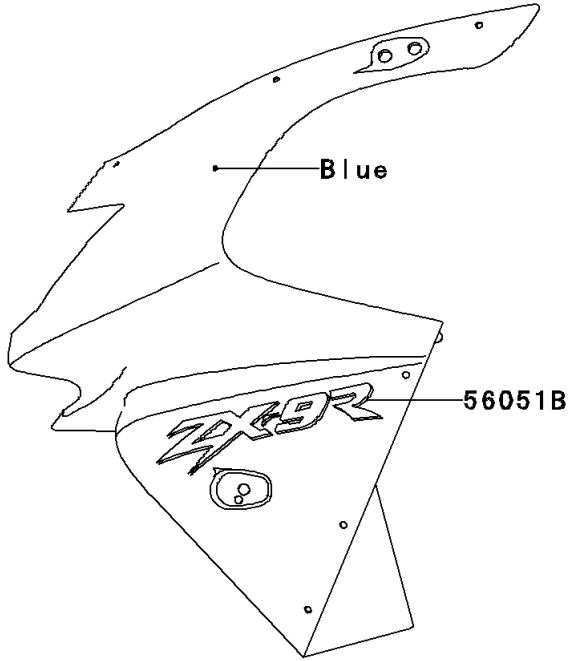

1998 Ninja® ZX™-9R PARTS DIAGRAM

Decals(Blue)(ZX900-C1)

F2861

1998 Ninja® ZX™-9R PARTS LIST

Decals(Blue)(ZX900-C1)

ITEM NAME	PART NUMBER	QUANTITY
MARK,FUEL TANK,KAWASAKI (Ref # 56051)	56051-1757	2
MARK,SEAT COVER,RH,NINJA (Ref # 56051A)	56051-1758	1
MARK,UPP COWLING,ZX-9R (Ref # 56051B)	56051-1759	2
MARK,SEAT COVER,LH,NINJA (Ref # 56051C)	56051-1773	1