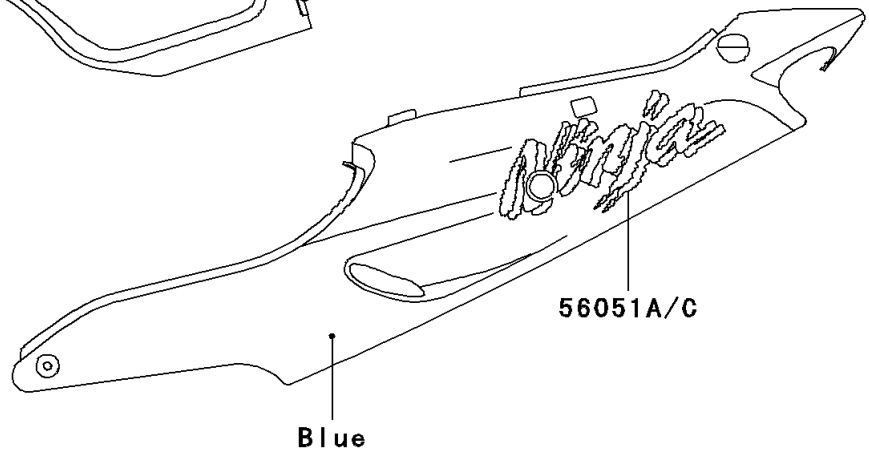

1998 Ninja® ZX™-9R PARTS DIAGRAM

Decals(Blue)(ZX900-C1)

F2861

1998 Ninja® ZX™-9R PARTS LIST

Decals(Blue)(ZX900-C1)

ITEM NAME	PART NUMBER	QUANTITY
MARK,FUEL TANK,KAWASAKI (Ref # 56051)	56051-1757	2
MARK,SEAT COVER,RH,NINJA (Ref # 56051A)	56051-1758	1
MARK,UPP COWLING,ZX-9R (Ref # 56051B)	56051-1759	2
MARK,SEAT COVER,LH,NINJA (Ref # 56051C)	56051-1773	1