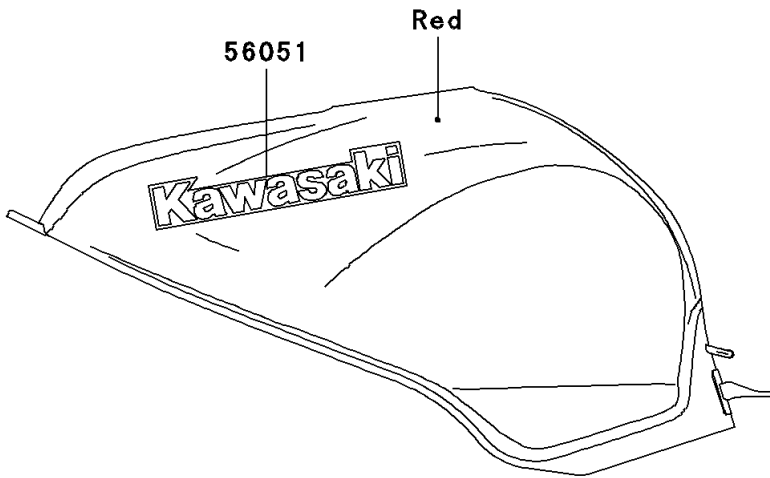

1998 Ninja® ZX™-9R PARTS DIAGRAM

Decals(Red)(ZX900-C1)

F2861A

1998 Ninja® ZX™-9R PARTS LIST

Decals(Red)(ZX900-C1)

ITEM NAME	PART NUMBER	QUANTITY
MARK,FUEL TANK,KAWASAKI (Ref # 56051)	56051-1754	2
MARK,SEAT COVER,RH,NINJA (Ref # 56051A)	56051-1755	1
MARK,UPP COWLING,ZX-9R (Ref # 56051B)	56051-1756	2
MARK,SEAT COVER,LH,NINJA (Ref # 56051C)	56051-1772	1