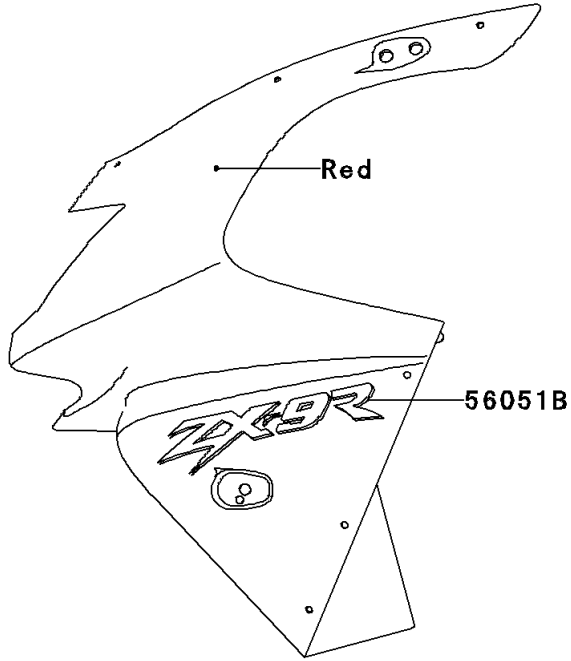

1998 Ninja® ZX™-9R PARTS DIAGRAM

Decals(Red)(ZX900-C1)

F2861A

1998 Ninja® ZX™-9R PARTS LIST

Decals(Red)(ZX900-C1)

ITEM NAME	PART NUMBER	QUANTITY
MARK,FUEL TANK,KAWASAKI (Ref # 56051)	56051-1754	2
MARK,SEAT COVER,RH,NINJA (Ref # 56051A)	56051-1755	1
MARK,UPP COWLING,ZX-9R (Ref # 56051B)	56051-1756	2
MARK,SEAT COVER,LH,NINJA (Ref # 56051C)	56051-1772	1