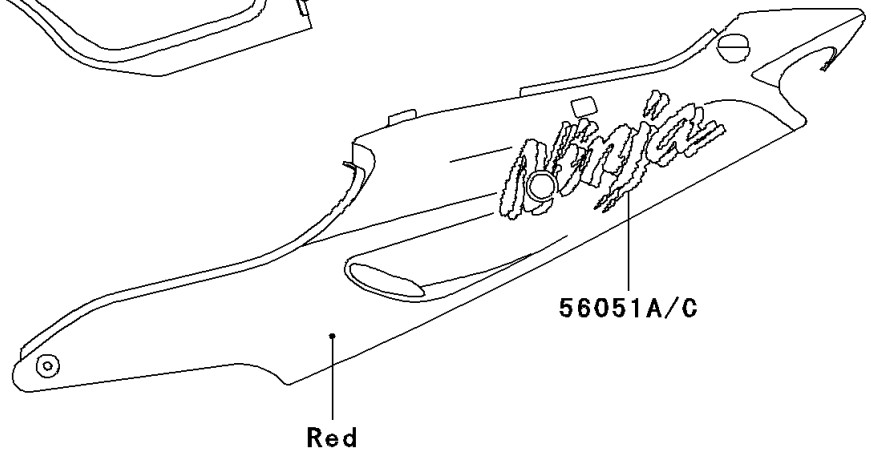

1998 Ninja® ZX™-9R PARTS DIAGRAM

Decals(Red)(ZX900-C1)

F2861A

1998 Ninja® ZX™-9R PARTS LIST

Decals(Red)(ZX900-C1)

ITEM NAME	PART NUMBER	QUANTITY
MARK,FUEL TANK,KAWASAKI (Ref # 56051)	56051-1754	2
MARK,SEAT COVER,RH,NINJA (Ref # 56051A)	56051-1755	1
MARK,UPP COWLING,ZX-9R (Ref # 56051B)	56051-1756	2
MARK,SEAT COVER,LH,NINJA (Ref # 56051C)	56051-1772	1