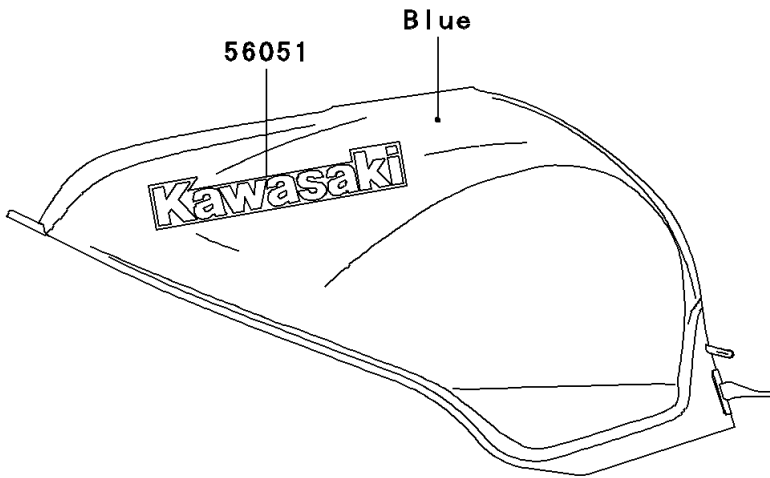

# 1999 Ninja® ZX™-9R PARTS DIAGRAM

Decals(Blue)(ZX900-C2)

F2861C

# 1999 Ninja® ZX™-9R PARTS LIST

Decals(Blue)(ZX900-G2)

| ITEM NAME | PART NUMBER | QUANTITY |
|-----------|-------------|----------|
|-----------|-------------|----------|