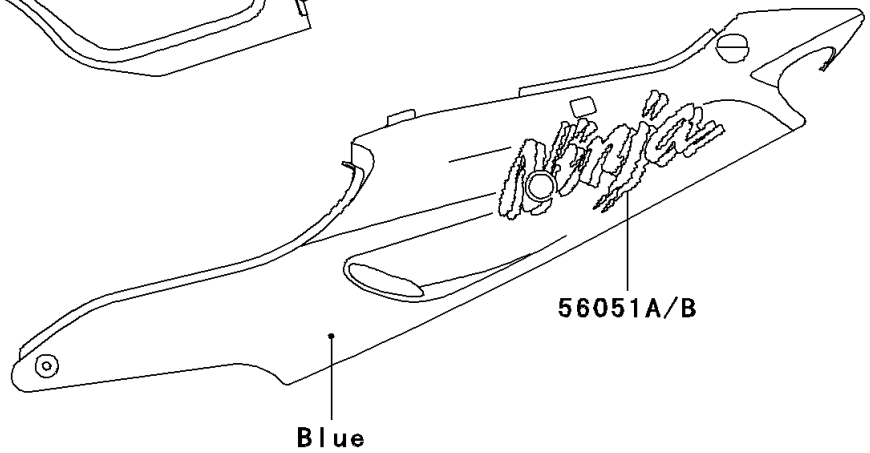

1999 Ninja® ZX™-9R PARTS DIAGRAM

Decals(Blue)(ZX900-C2)

F2861C

1999 Ninja® ZX™-9R PARTS LIST

Decals(Blue)(ZX900-C2)

ITEM NAME	PART NUMBER	QUANTITY
MARK,FUEL TANK,KAWASAKI (Ref # 56051)	56051-1757	2
MARK,SEAT COVER,RH,NINJA (Ref # 56051A)	56051-1758	1
MARK,SEAT COVER,LH,NINJA (Ref # 56051B)	56051-1773	1
MARK,UPP COWLING,ZX-9R (Ref # 56051C)	56051-1959	2