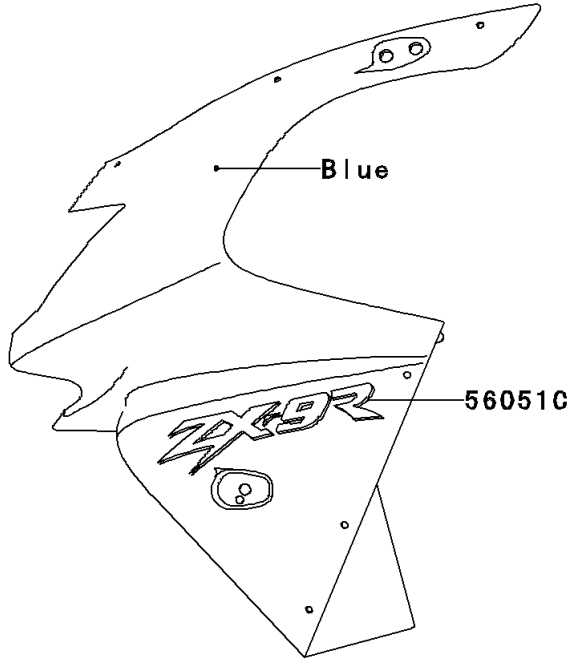

# 1999 Ninja® ZX™-9R PARTS DIAGRAM

Decals(Blue)(ZX900-C2)

F2861C

# 1999 Ninja® ZX™-9R PARTS LIST

Decals(Blue)(ZX900-G2)

| ITEM NAME | PART NUMBER | QUANTITY |
|-----------|-------------|----------|
|-----------|-------------|----------|