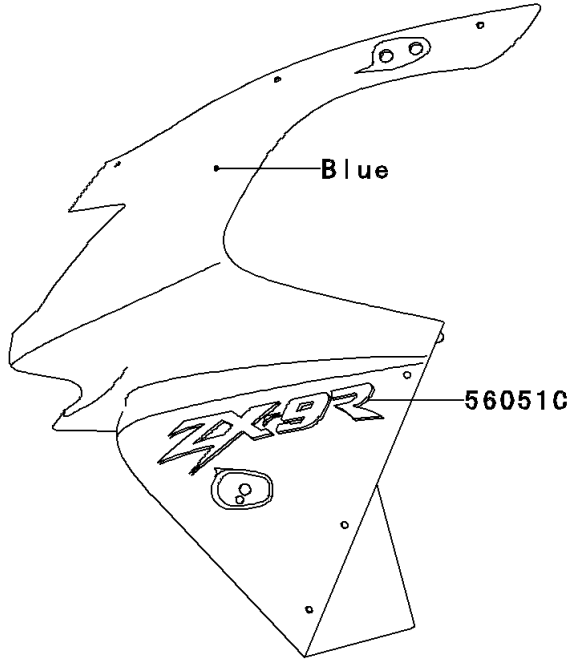

1999 Ninja® ZX™-9R PARTS DIAGRAM

Decals(Blue)(ZX900-C2)

F2861C

1999 Ninja® ZX™-9R PARTS LIST

Decals(Blue)(ZX900-C2)

ITEM NAME	PART NUMBER	QUANTITY
MARK,FUEL TANK,KAWASAKI (Ref # 56051)	56051-1757	2
MARK,SEAT COVER,RH,NINJA (Ref # 56051A)	56051-1758	1
MARK,SEAT COVER,LH,NINJA (Ref # 56051B)	56051-1773	1
MARK,UPP COWLING,ZX-9R (Ref # 56051C)	56051-1959	2