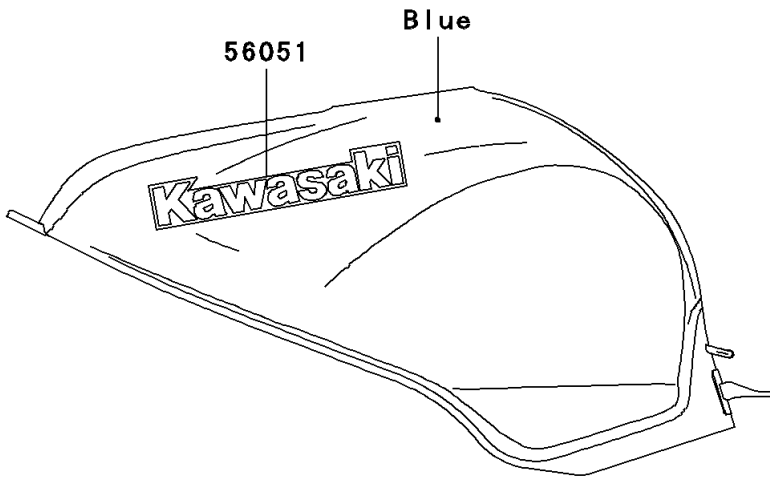

1999 Ninja® ZX™-9R PARTS DIAGRAM

Decals(Blue)(ZX900-C2)

F2861C

1999 Ninja® ZX™-9R PARTS LIST

Decals(Blue)(ZX900-C2)

ITEM NAME	PART NUMBER	QUANTITY
MARK,FUEL TANK,KAWASAKI (Ref # 56051)	56051-1757	2
MARK,SEAT COVER,RH,NINJA (Ref # 56051A)	56051-1758	1
MARK,SEAT COVER,LH,NINJA (Ref # 56051B)	56051-1773	1
MARK,UPP COWLING,ZX-9R (Ref # 56051C)	56051-1959	2