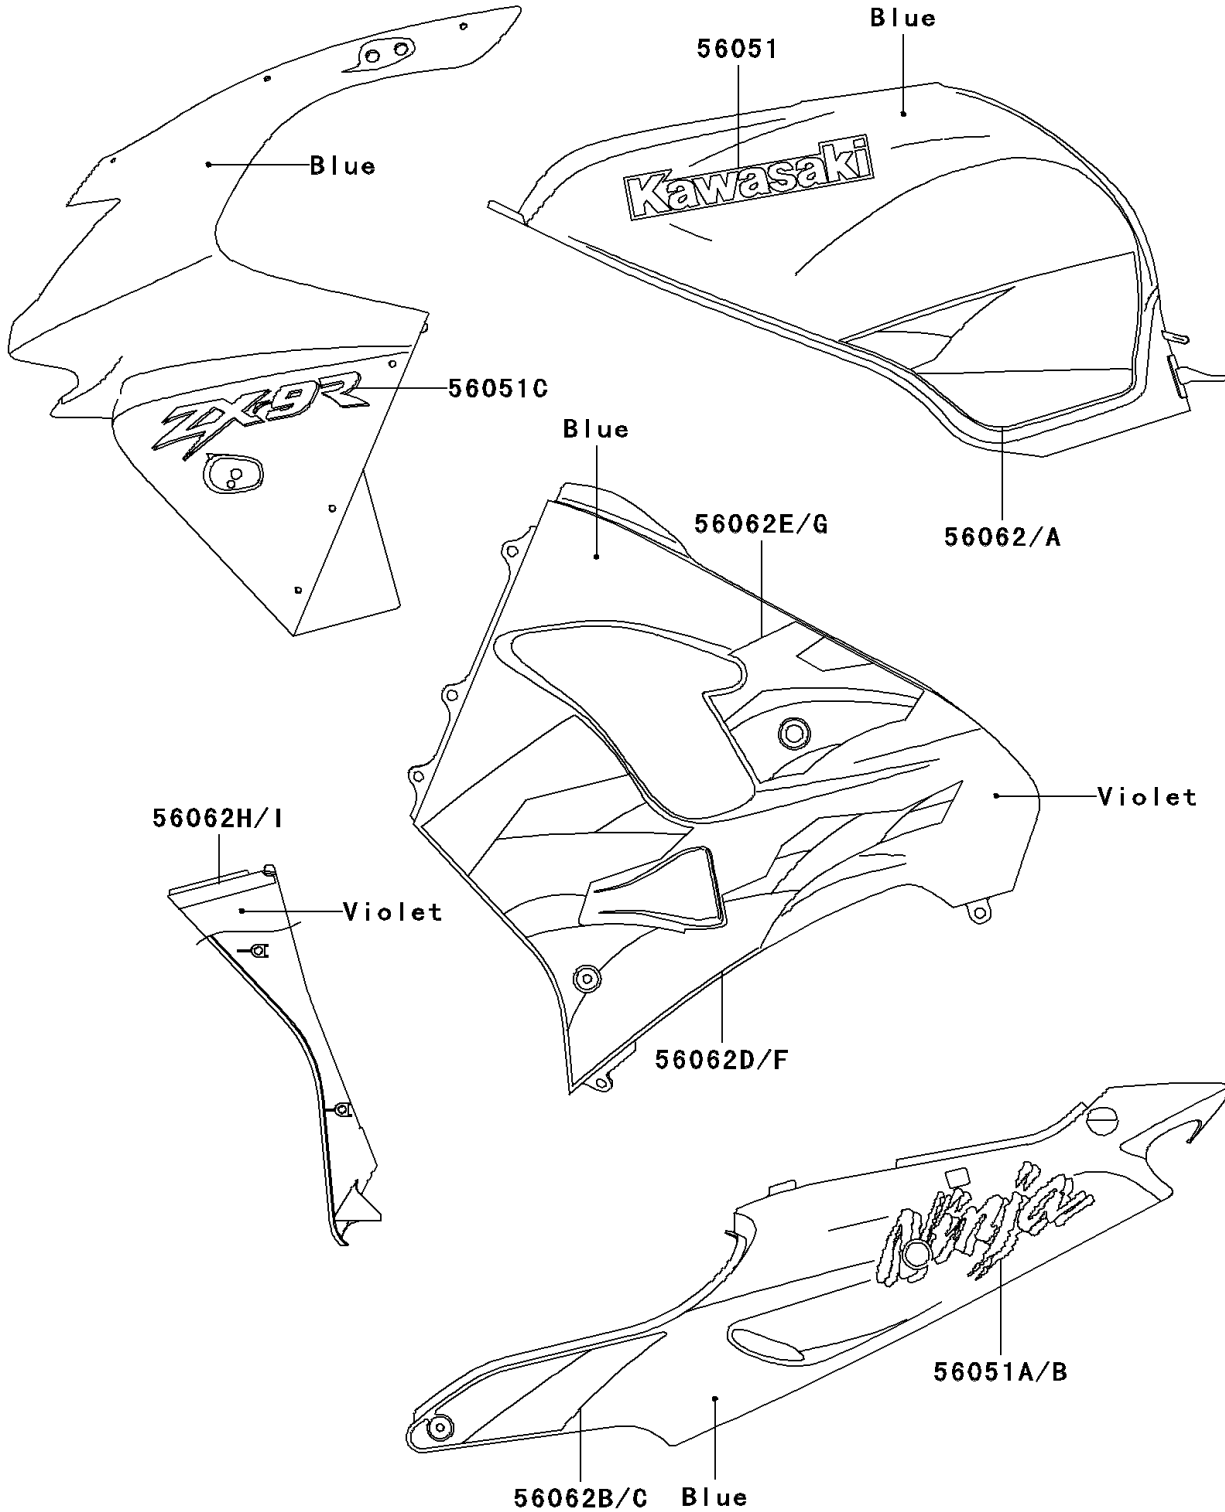

1999 Ninja® ZX™-9R PARTS DIAGRAM

Decals(Blue/Violet)(ZX900-C2)

F2861D

1999 Ninja® ZX™-9R PARTS LIST

Decals(Blue/Violet)(ZX900-G2)

ITEM NAME	PART NUMBER	QUANTITY
MARK,FUEL TANK,KAWASAKI (Ref # 56051)	56051-1757	2
MARK,SEAT COVER,RH,NINJA (Ref # 56051A)	56051-1758	1
MARK,SEAT COVER,LH,NINJA (Ref # 56051B)	56051-1773	1
MARK,UPP COWLING,ZX-9R (Ref # 56051C)	56051-1959	2
PATTERN,FUEL TANK,LH (Ref # 56062)	56062-1789	1
PATTERN,FUEL TANK,RH (Ref # 56062A)	56062-1790	1
PATTERN,SEAT COVER,LH (Ref # 56062B)	56062-1791	1
PATTERN,SEAT COVER,RH (Ref # 56062C)	56062-1792	1
PATTERN,CNT COWLING,FR,LH (Ref # 56062D)	56062-1793	1
PATTERN,CNT COWLING,RR,LH (Ref # 56062E)	56062-1794	1
PATTERN,CNT COWLING,FR,RH (Ref # 56062F)	56062-1795	1
PATTERN,CNT COWLING,RR,RH (Ref # 56062G)	56062-1796	1
PATTERN,FR COWLING,INNER,LH (Ref # 56062H)	56062-1891	1
PATTERN,FR COWLING,INNER,RH (Ref # 56062I)	56062-1892	1