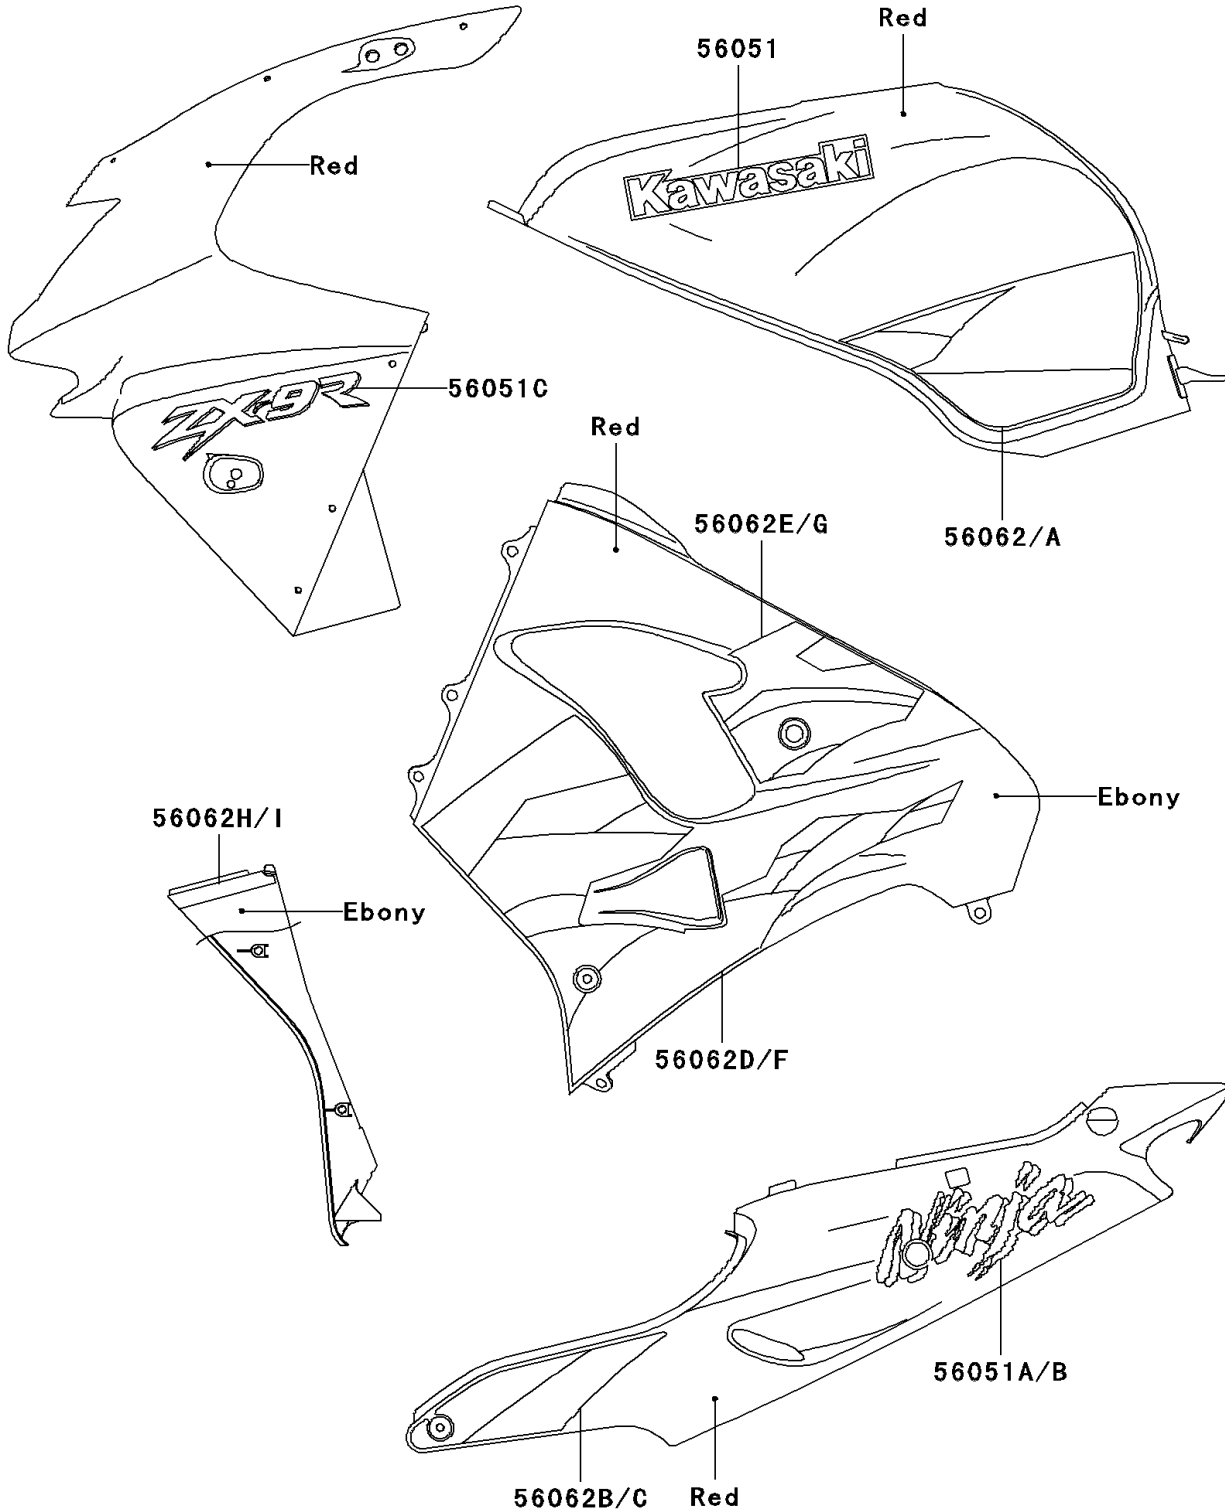

# 1999 Ninja® ZX™-9R PARTS DIAGRAM

Decals (Red/Ebony)(ZX900-C2)

F2861E

## 1999 Ninja® ZX™-9R PARTS LIST

Decals (Red/Ebony)(ZX900-G2)

ITEM NAME	PART NUMBER	QUANTITY
MARK,FUEL TANK,KAWASAKI (Ref # 56051)	56051-1754	2
MARK,SEAT COVER,RH,NINJA (Ref # 56051A)	56051-1755	1
MARK,SEAT COVER,LH,NINJA (Ref # 56051B)	56051-1772	1
MARK,UPP COWLING,ZX-9R (Ref # 56051C)	56051-1961	2
PATTERN,FUEL TANK,LH (Ref # 56062)	56062-1781	1
PATTERN,FUEL TANK,RH (Ref # 56062A)	56062-1782	1
PATTERN,SEAT COVER,LH (Ref # 56062B)	56062-1783	1
PATTERN,SEAT COVER,RH (Ref # 56062C)	56062-1784	1
PATTERN,CNT COWLING,FR,LH (Ref # 56062D)	56062-1785	1
PATTERN,CNT COWLING,RR,LH (Ref # 56062E)	56062-1786	1
PATTERN,CNT COWLING,FR,RH (Ref # 56062F)	56062-1787	1
PATTERN,CNT COWLING,RR,RH (Ref # 56062G)	56062-1788	1
PATTERN,FR COWLING,INNER,LH (Ref # 56062H)	56062-1889	1
PATTERN,FR COWLING,INNER,RH (Ref # 56062I)	56062-1890	1