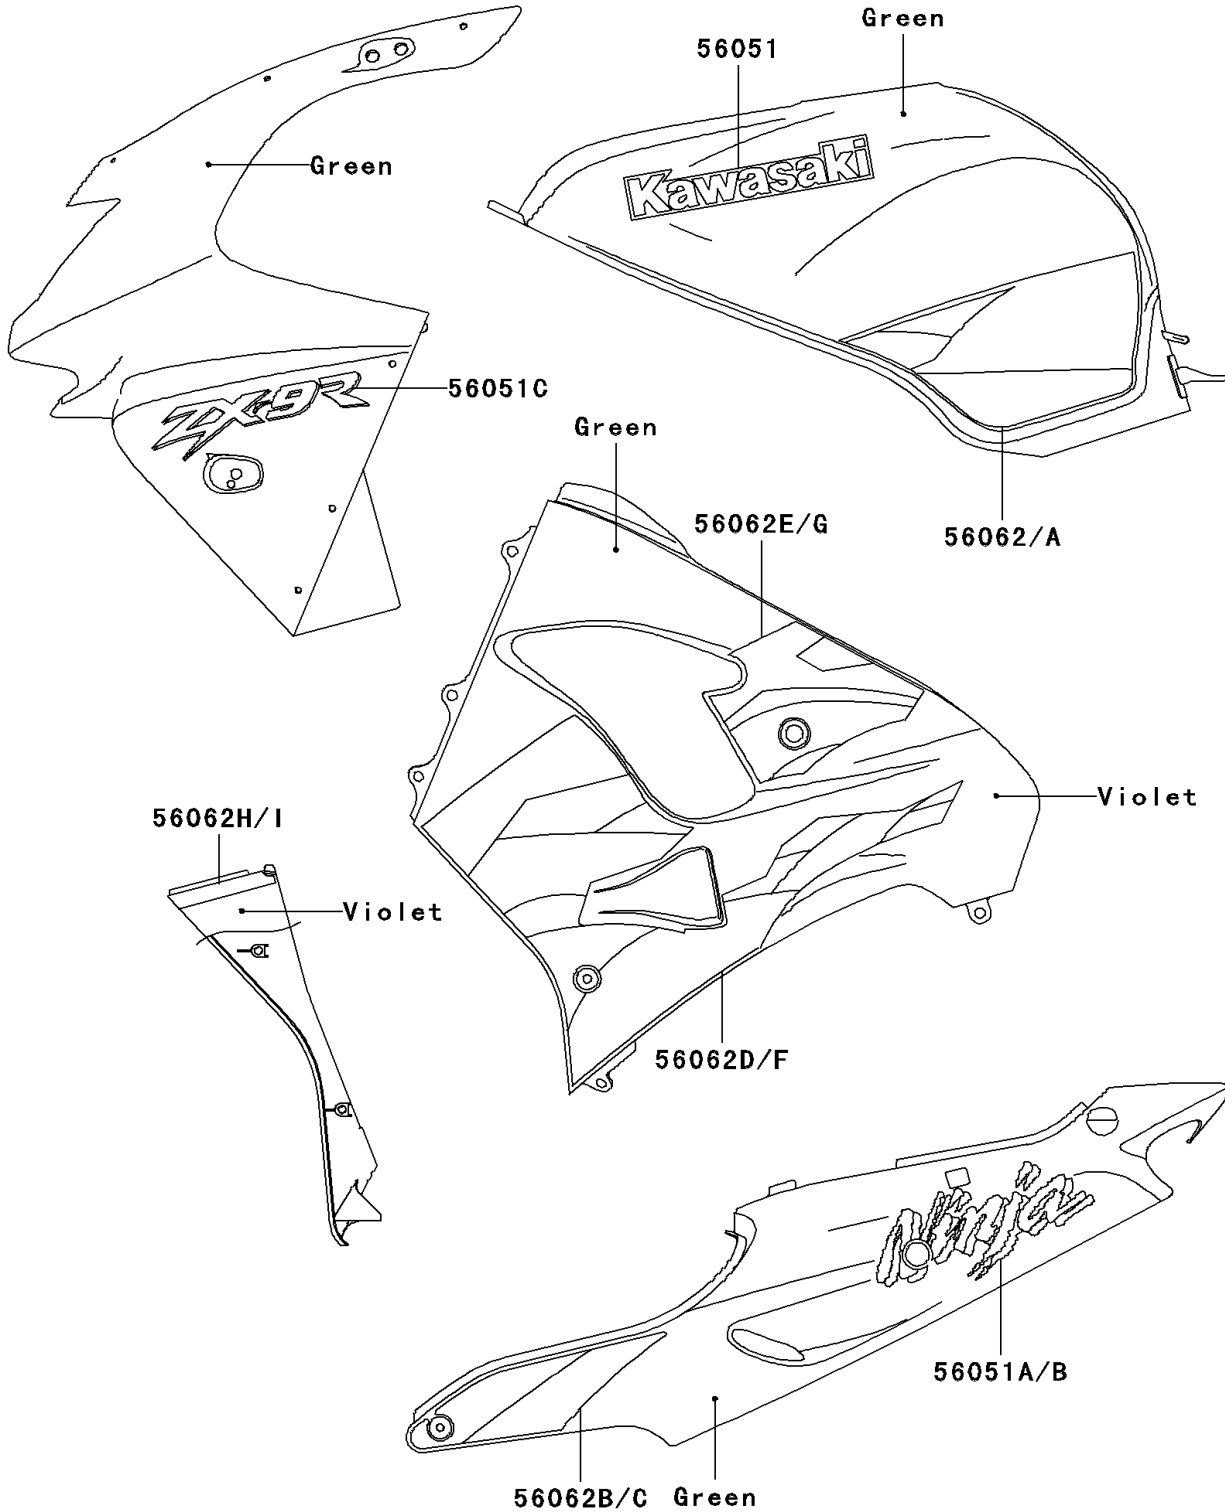

1999 Ninja® ZX™-9R PARTS DIAGRAM

Decals(Green)(ZX900-C2)

F2861F

1999 Ninja® ZX™-9R PARTS LIST

Decals(Green)(ZX900-C2)

ITEM NAME	PART NUMBER	QUANTITY
MARK,FUEL TANK,KAWASAKI (Ref # 56051)	56051-1750	2
MARK,SEAT COVER,RH,NINJA (Ref # 56051A)	56051-1751	1
MARK,SEAT COVER,LH,NINJA (Ref # 56051B)	56051-1771	1
MARK,UPP COWLING,ZX-9R (Ref # 56051C)	56051-1960	2
PATTERN,FUEL TANK,LH (Ref # 56062)	56062-1773	1
PATTERN,FUEL TANK,RH (Ref # 56062A)	56062-1774	1
PATTERN,SEAT COVER,LH (Ref # 56062B)	56062-1775	1
PATTERN,SEAT COVER,RH (Ref # 56062C)	56062-1776	1
PATTERN,CNT COWLING,FR,LH (Ref # 56062D)	56062-1777	1
PATTERN,CNT COWLING,RR,LH (Ref # 56062E)	56062-1778	1
PATTERN,CNT COWLING,FR,RH (Ref # 56062F)	56062-1779	1
PATTERN,CNT COWLING,RR,RH (Ref # 56062G)	56062-1780	1
PATTERN,FR COWLING,INNER,LH (Ref # 56062H)	56062-1887	1
PATTERN,FR COWLING,INNER,RH (Ref # 56062I)	56062-1888	1