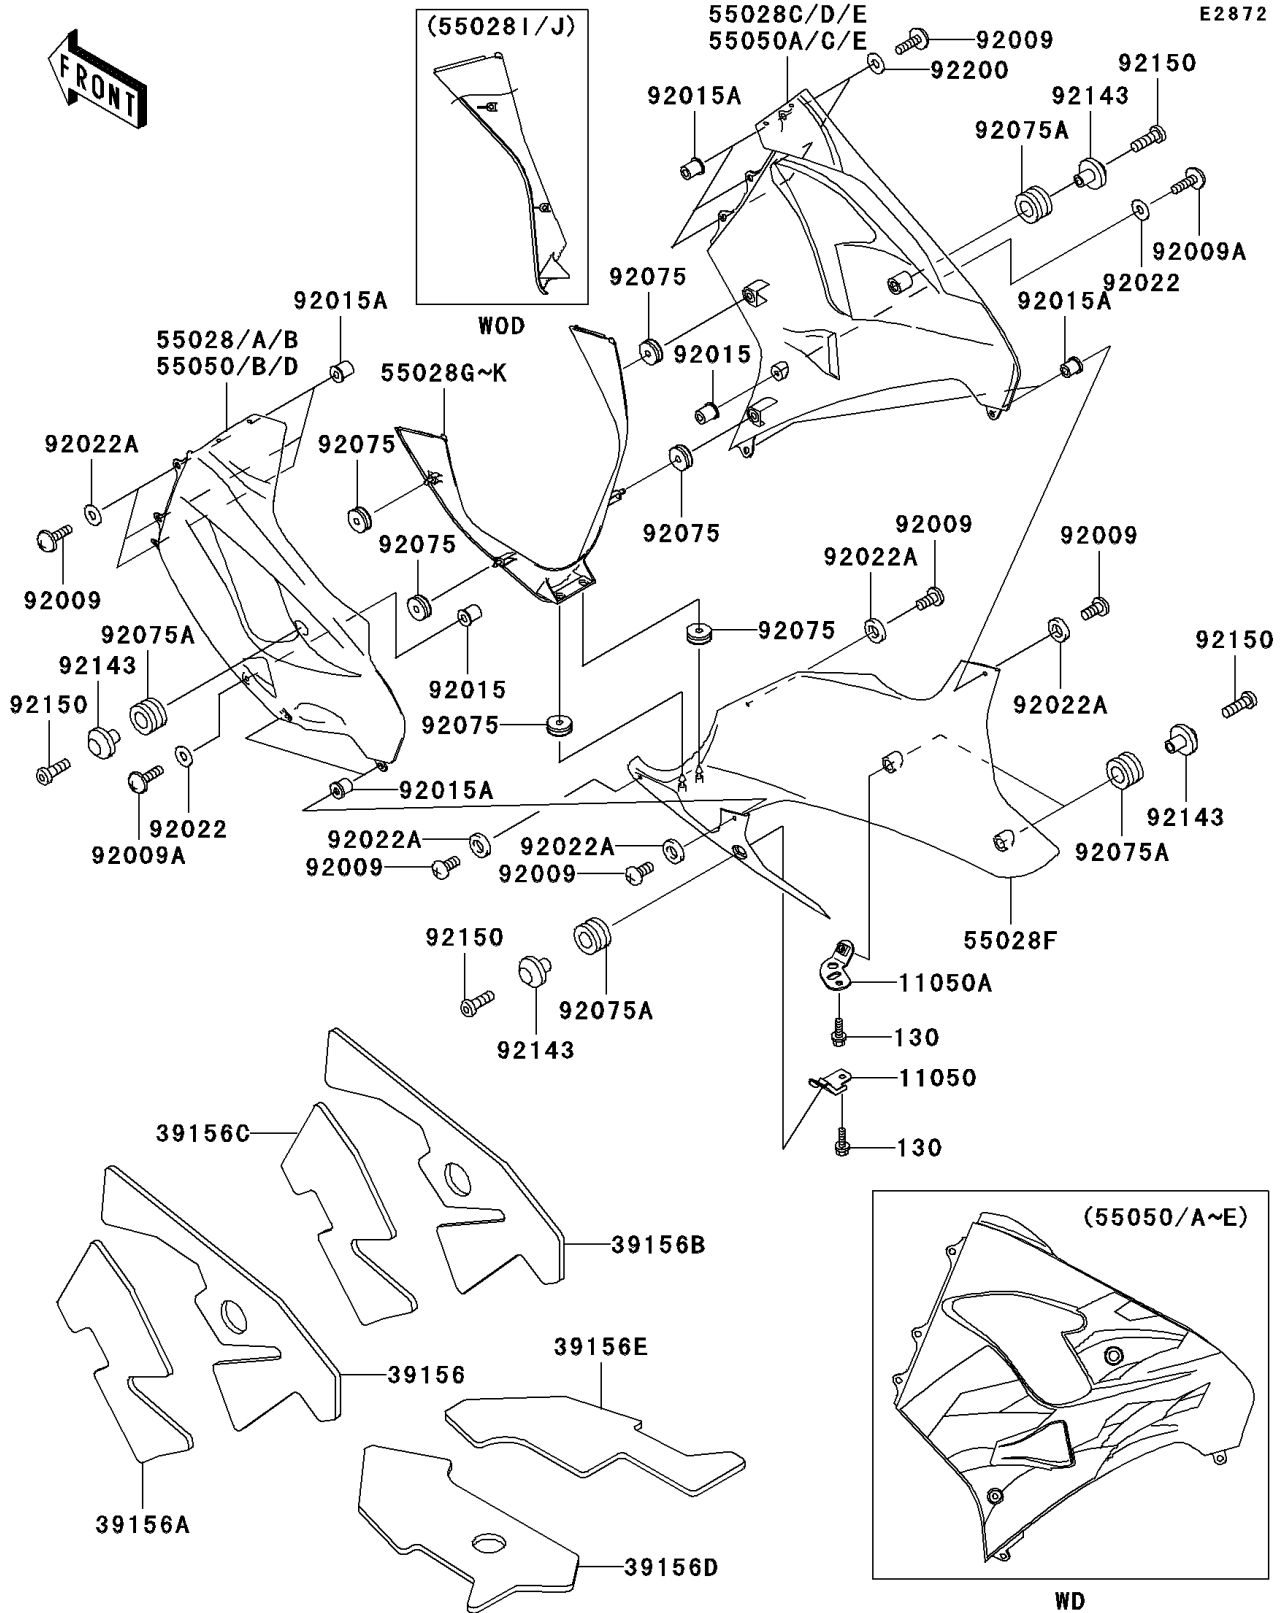

# 1999 Ninja® ZX™-9R PARTS DIAGRAM

## Cowling Lower

# 1999 Ninja® ZX™-9R PARTS LIST

## Cowling Lowers

ITEM NAME	PART NUMBER	QUANTITY
BRACKET,LWR COWLING,LH (Ref # 11050)	11050-1456	1
BRACKET,LWR COWLING,RH (Ref # 11050A)	11050-1778	1
PAD,SIDE COWLING,LH,UPP (Ref # 39156)	39156-1603	1
PAD,SIDE COWLING,LH,LWR (Ref # 39156A)	39156-1604	1
PAD,SIDE COWLING,RH,UPP (Ref # 39156B)	39156-1605	1
PAD,SIDE COWLING,RH,LWR (Ref # 39156C)	39156-1606	1
PAD,LWR COWLING,LH (Ref # 39156D)	39156-1607	1
PAD,LWR COWLING,RH (Ref # 39156E)	39156-1608	1
COWLING,LWR,M.F.C.GRAY (Ref # 55028F)	55028-1362-E4	1
COWLING,FR,M.VIOLET ROYAL (Ref # 55028J)	55028-1363-JW	1
COWLING-ASSY.,SIDE,LH,GRN/VIO (Ref # 55050)	55050-5246-G9	1
COWLING-ASSY.,SIDE,RH,GRN/VIO (Ref # 55050A)	55050-5247-G9	1
SCREW,5X16,BLACK (Ref # 92009)	92009-1654	10
BOLT-FLANGED (Ref # 130)	130J0612	2
SCREW,6X22 (Ref # 92009A)	92009-1664	2
NUT (Ref # 92015)	92015-1700	2
NUT,WELL,5MM (Ref # 92015A)	92015-1757	10
WASHER,6.5X16X1 (Ref # 92022)	92022-1143	2
WASHER,NYLON,5.3X11.5X1.5 (Ref # 92022A)	92022-1521	7
DAMPER (Ref # 92075)	92075-1067	6
DAMPER (Ref # 92075A)	92075-1634	5
COLLAR,BLACK (Ref # 92143)	92143-1226	5
BOLT,SOCKET,6X18 (Ref # 92150)	92150-1553	5
WASHER,NYLON,5.3X11.5X0.5 (Ref # 92200)	92200-1480	3
COWLING,SIDE,LH,C.L.BLUE (Ref # 55028A)	55028-1360-E1	1
COWLING,SIDE,RH,C.L.BLUE (Ref # 55028D)	55028-1361-E1	1
COWLING,FR,C.L.BLUE (Ref # 55028H)	55028-1363-E1	1
COWLING,FR,EBONY (Ref # 55028I)	55028-1363-H8	1
COWLING-ASSY.,SIDE,LH,EBO/RED (Ref # 55050B)	55050-5249-2N	1