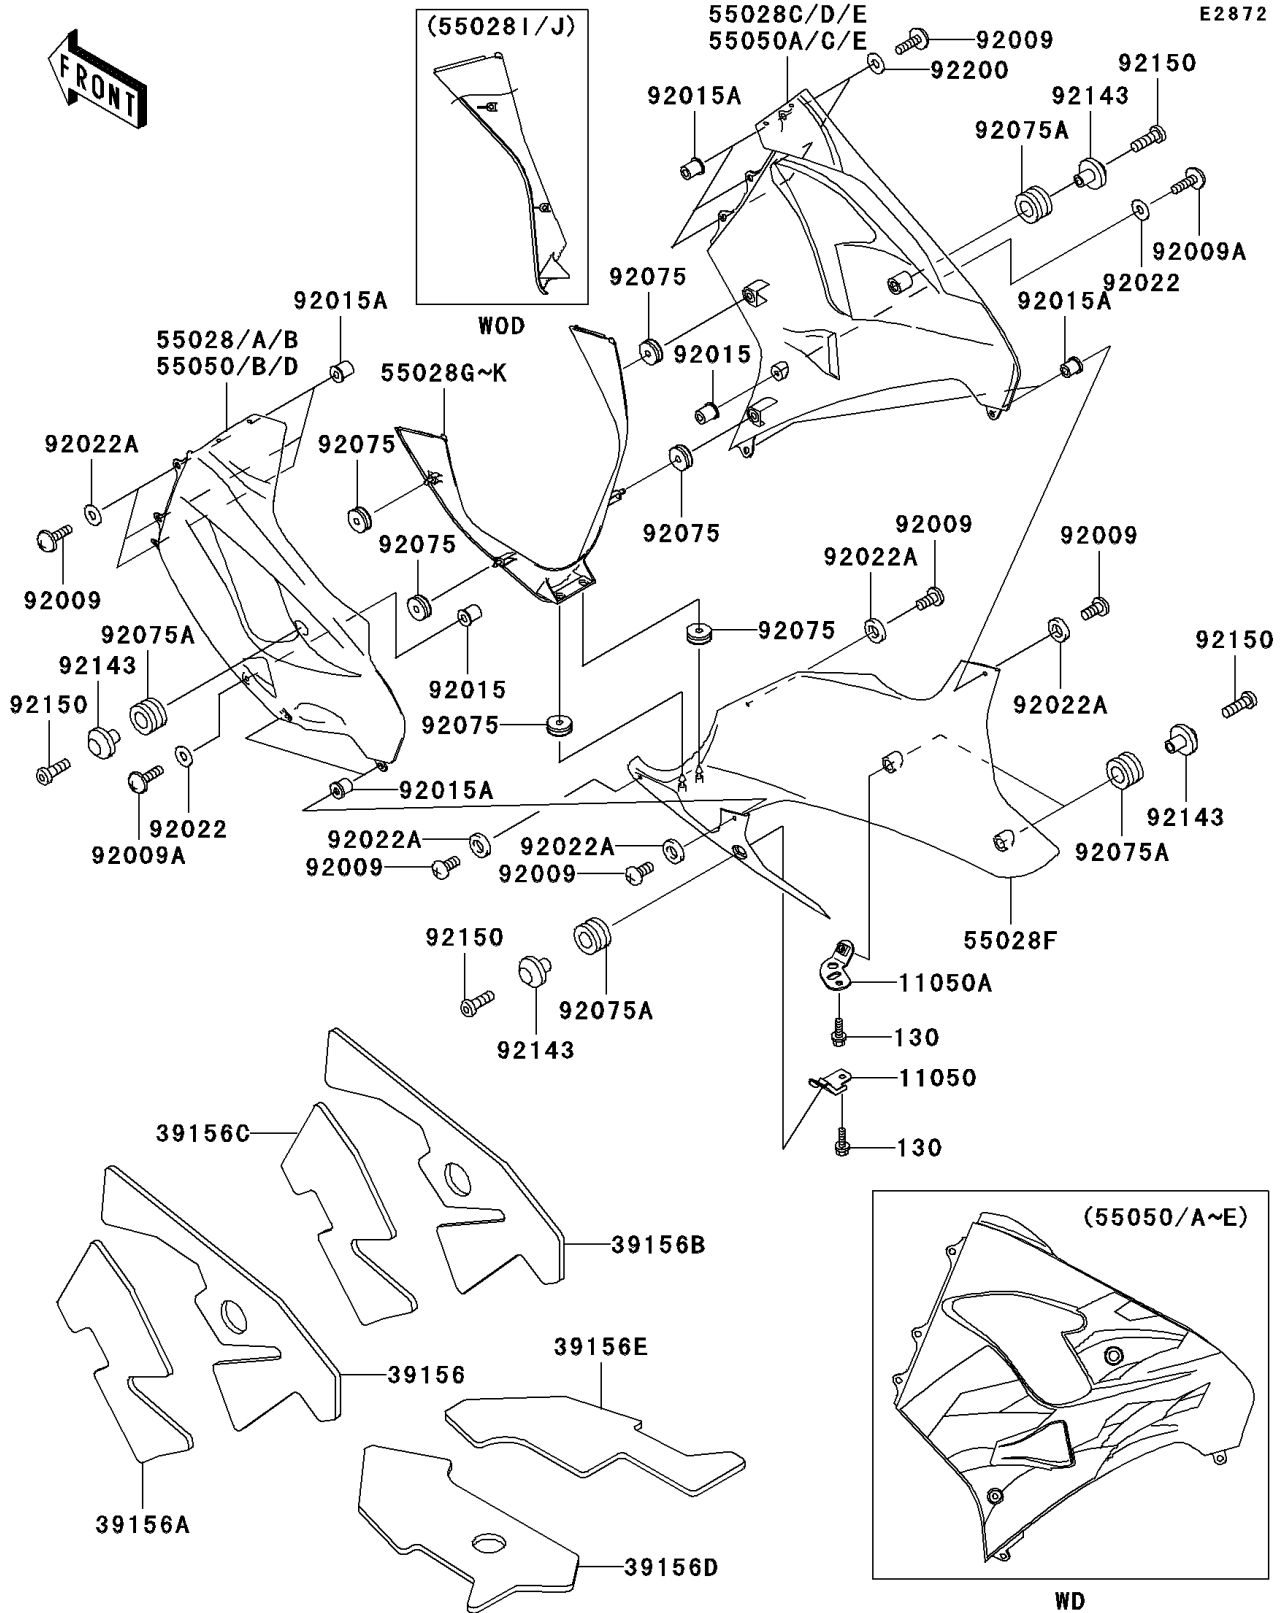

1999 Ninja® ZX™-9R PARTS DIAGRAM

Cowling Lower

1999 Ninja® ZX™-9R PARTS LIST

Cowling Lowers

ITEM NAME	PART NUMBER	QUANTITY
BRACKET,LWR COWLING,LH (Ref # 11050)	11050-1456	1
BRACKET,LWR COWLING,RH (Ref # 11050A)	11050-1778	1
PAD,SIDE COWLING,LH,UPP (Ref # 39156)	39156-1603	1
PAD,SIDE COWLING,LH,LWR (Ref # 39156A)	39156-1604	1
PAD,SIDE COWLING,RH,UPP (Ref # 39156B)	39156-1605	1
PAD,SIDE COWLING,RH,LWR (Ref # 39156C)	39156-1606	1
PAD,LWR COWLING,LH (Ref # 39156D)	39156-1607	1
PAD,LWR COWLING,RH (Ref # 39156E)	39156-1608	1
COWLING,LWR,M.F.C.GRAY (Ref # 55028F)	55028-1362-E4	1
COWLING,FR,M.VIOLET ROYAL (Ref # 55028J)	55028-1363-JW	1
COWLING-ASSY.,SIDE,LH,GRN/VIO (Ref # 55050)	55050-5246-G9	1
COWLING-ASSY.,SIDE,RH,GRN/VIO (Ref # 55050A)	55050-5247-G9	1
SCREW,5X16,BLACK (Ref # 92009)	92009-1654	10
BOLT-FLANGED (Ref # 130)	130J0612	2
SCREW,6X22 (Ref # 92009A)	92009-1664	2
NUT (Ref # 92015)	92015-1700	2
NUT,WELL,5MM (Ref # 92015A)	92015-1757	10
WASHER,6.5X16X1 (Ref # 92022)	92022-1143	2
WASHER,NYLON,5.3X11.5X1.5 (Ref # 92022A)	92022-1521	7
DAMPER (Ref # 92075)	92075-1067	6
DAMPER (Ref # 92075A)	92075-1634	5
COLLAR,BLACK (Ref # 92143)	92143-1226	5
BOLT,SOCKET,6X18 (Ref # 92150)	92150-1553	5
WASHER,NYLON,5.3X11.5X0.5 (Ref # 92200)	92200-1480	3
COWLING,SIDE,LH,C.L.BLUE (Ref # 55028A)	55028-1360-E1	1
COWLING,SIDE,RH,C.L.BLUE (Ref # 55028D)	55028-1361-E1	1
COWLING,FR,C.L.BLUE (Ref # 55028H)	55028-1363-E1	1
COWLING,FR,EBONY (Ref # 55028I)	55028-1363-H8	1
COWLING-ASSY.,SIDE,LH,EBO/RED (Ref # 55050B)	55050-5249-2N	1

1999 Ninja® ZX™-9R PARTS LIST

Cowling Lowers

ITEM NAME	PART NUMBER	QUANTITY
COWLING-ASSY.,SIDE,RH,EBO/RED (Ref # 55050C)	55050-5250-2N	1
COWLING-ASSY.,SIDE,LH,VIO/BLU (Ref # 55050D)	55050-5251-4C	1
COWLING-ASSY.,SIDE,RH,VIO/BLU (Ref # 55050E)	55050-5252-4C	1