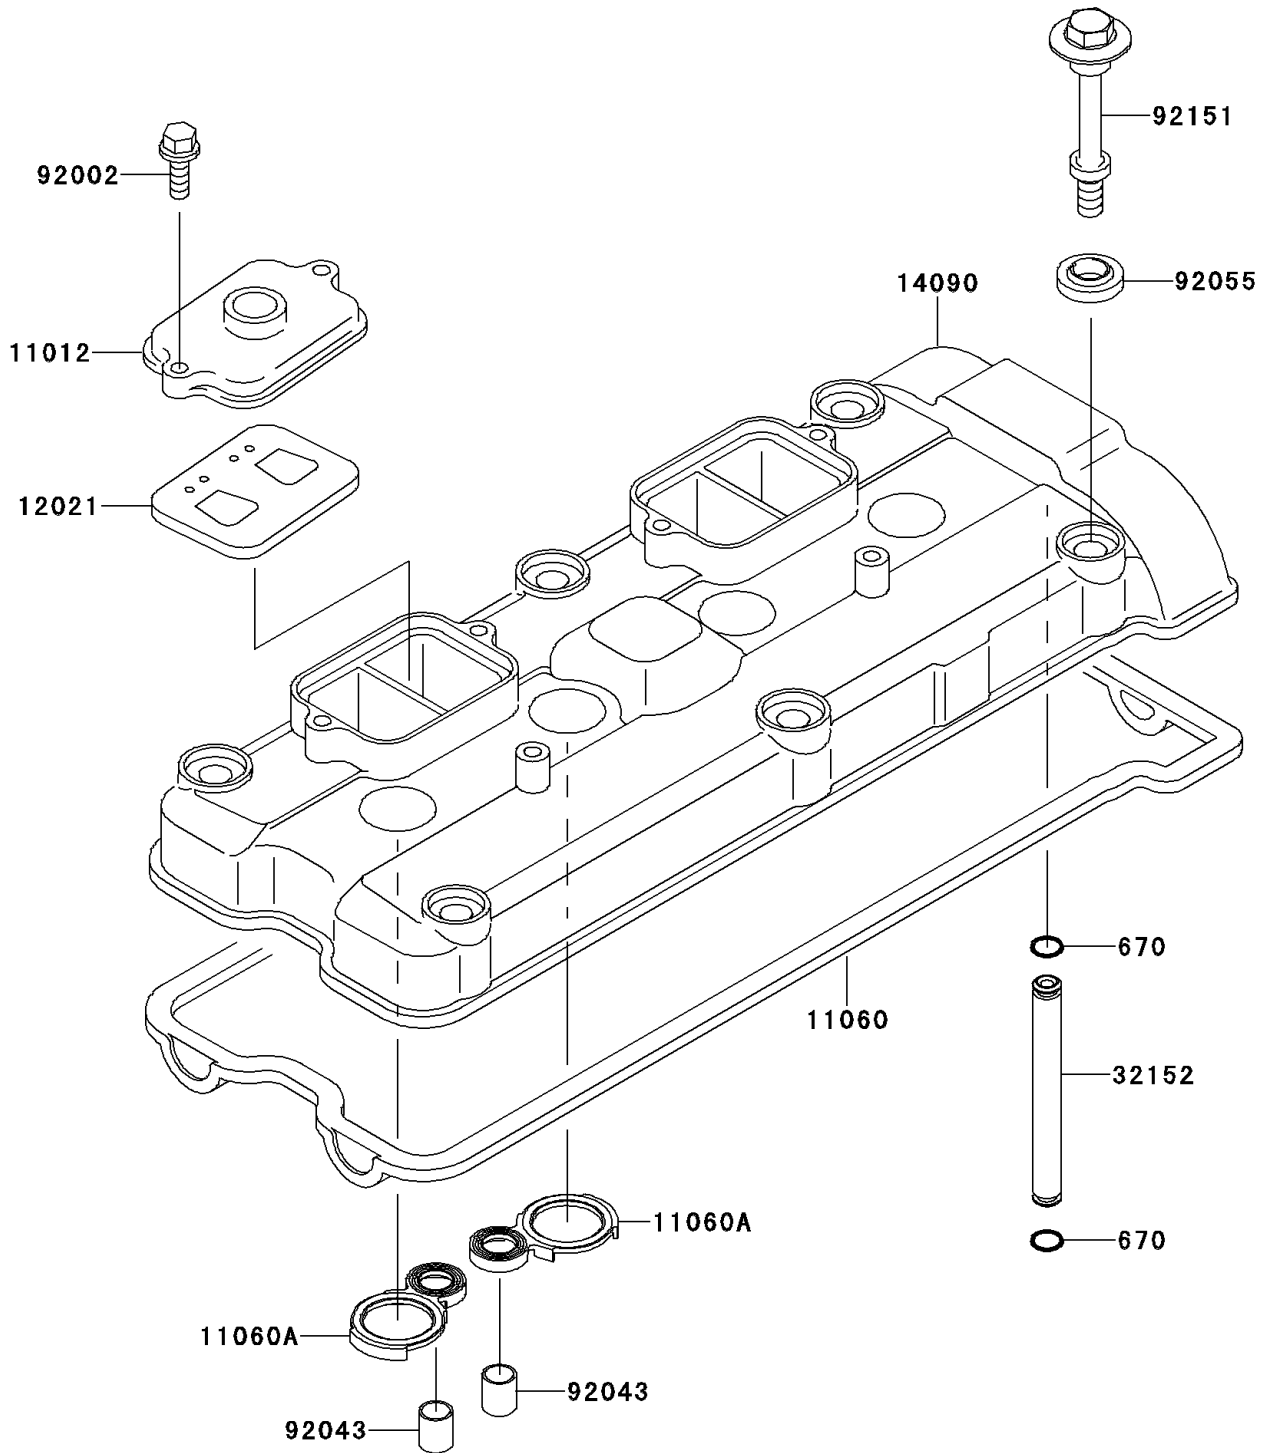

2001 Ninja[®] ZX[™]-9R PARTS DIAGRAM

Cylinder Head Cover

E1112

2001 Ninja® ZX™-9R PARTS LIST

Cylinder Head Cover

ITEM NAME	PART NUMBER	QUANTITY
O RING,7MM (Ref # 670)	670D1507	2
CAP,REED VALVE (Ref # 11012)	11012-1758	2
GASKET,HEAD COVER (Ref # 11060)	11060-1816	1
GASKET,SPARK PLUG (Ref # 11060A)	11060-1817	4
VALVE-ASSY-REED (Ref # 12021)	12021-1119	2
COVER,HEAD (Ref # 14090)	14090-1854	1
PIPE,OIL (Ref # 32152)	32152-1544	1
BOLT,6X20 (Ref # 92002)	92002-1237	4
PIN,10.1X12X14 (Ref # 92043)	92043-4009	4
RING-O,HEAD COVER BOLT (Ref # 92055)	92055-1352	6
BOLT,HEAD COVER (Ref # 92151)	92151-1221	6