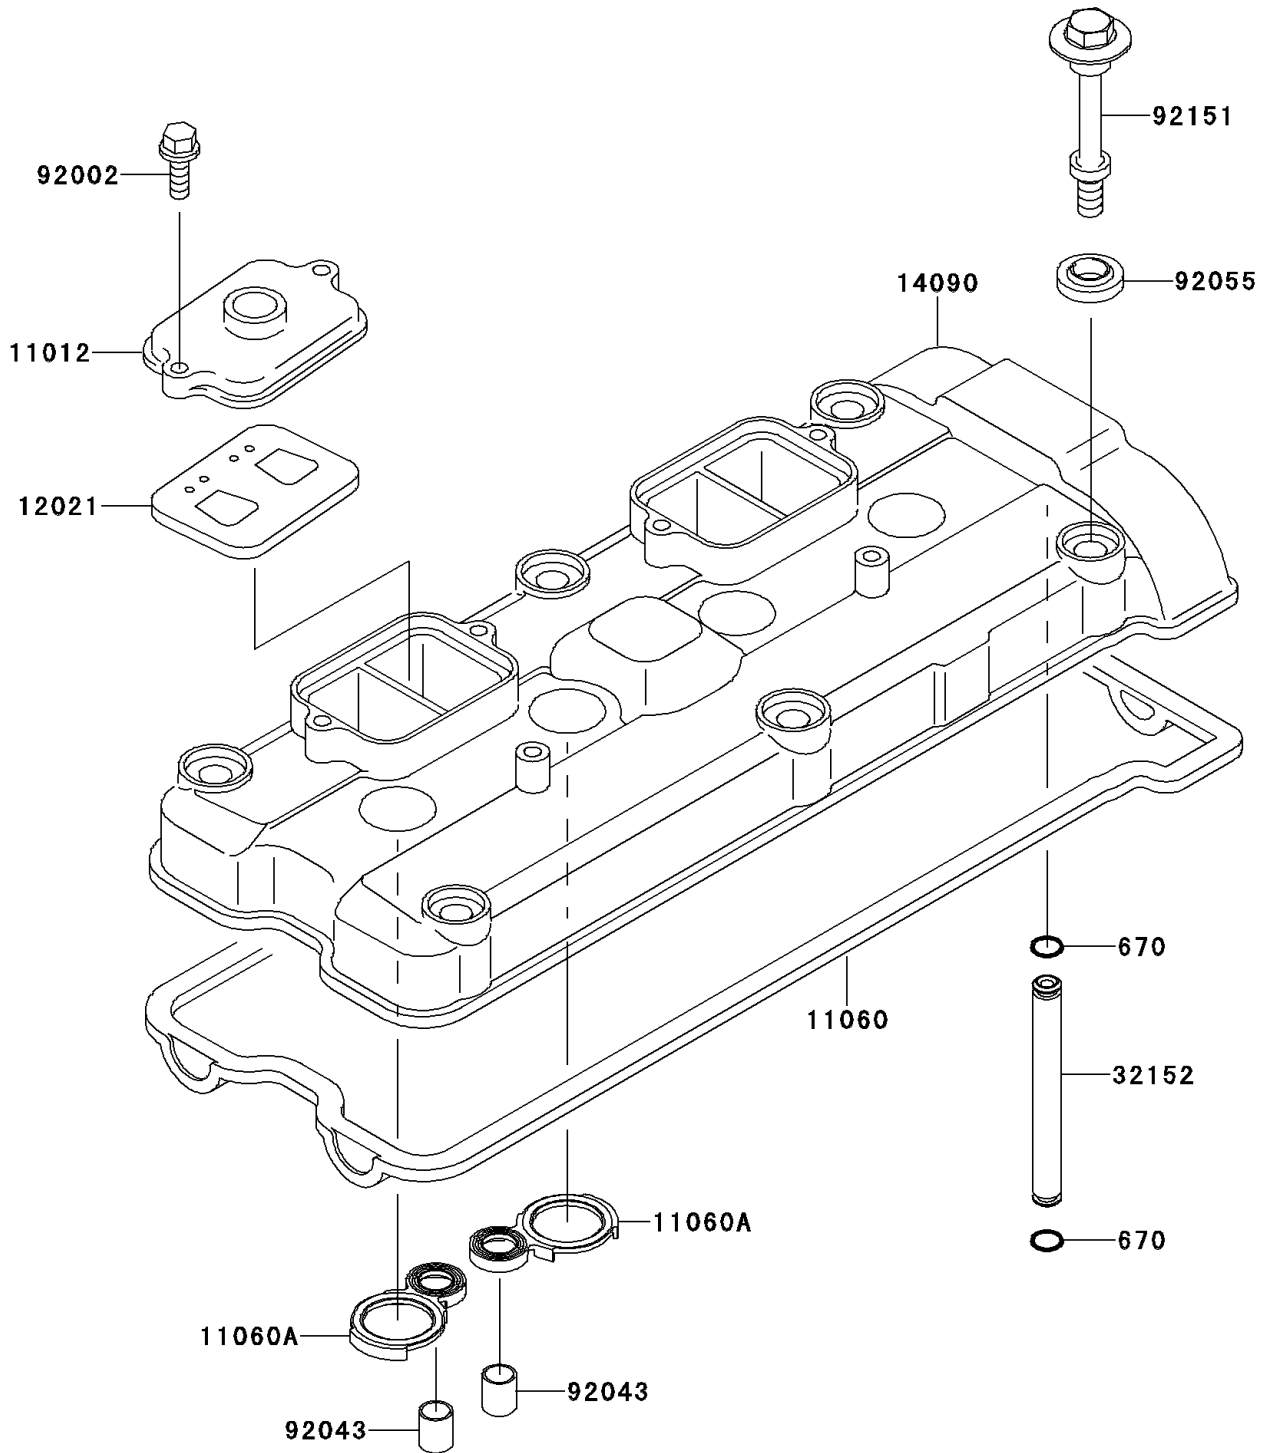

# 2001 Ninja<sup>®</sup> ZX<sup>™</sup>-9R PARTS DIAGRAM

Cylinder Head Cover

E1112

## 2001 Ninja® ZX™-9R PARTS LIST

### Cylinder Head Cover

ITEM NAME	PART NUMBER	QUANTITY
O RING,7MM (Ref # 670)	670D1507	2
CAP,REED VALVE (Ref # 11012)	11012-1758	2
GASKET,HEAD COVER (Ref # 11060)	11060-1816	1
GASKET,SPARK PLUG (Ref # 11060A)	11060-1817	4
VALVE-ASSY-REED (Ref # 12021)	12021-1119	2
COVER,HEAD (Ref # 14090)	14090-1854	1
PIPE,OIL (Ref # 32152)	32152-1544	1
BOLT,6X20 (Ref # 92002)	92002-1237	4
PIN,10.1X12X14 (Ref # 92043)	92043-4009	4
RING-O,HEAD COVER BOLT (Ref # 92055)	92055-1352	6
BOLT,HEAD COVER (Ref # 92151)	92151-1221	6