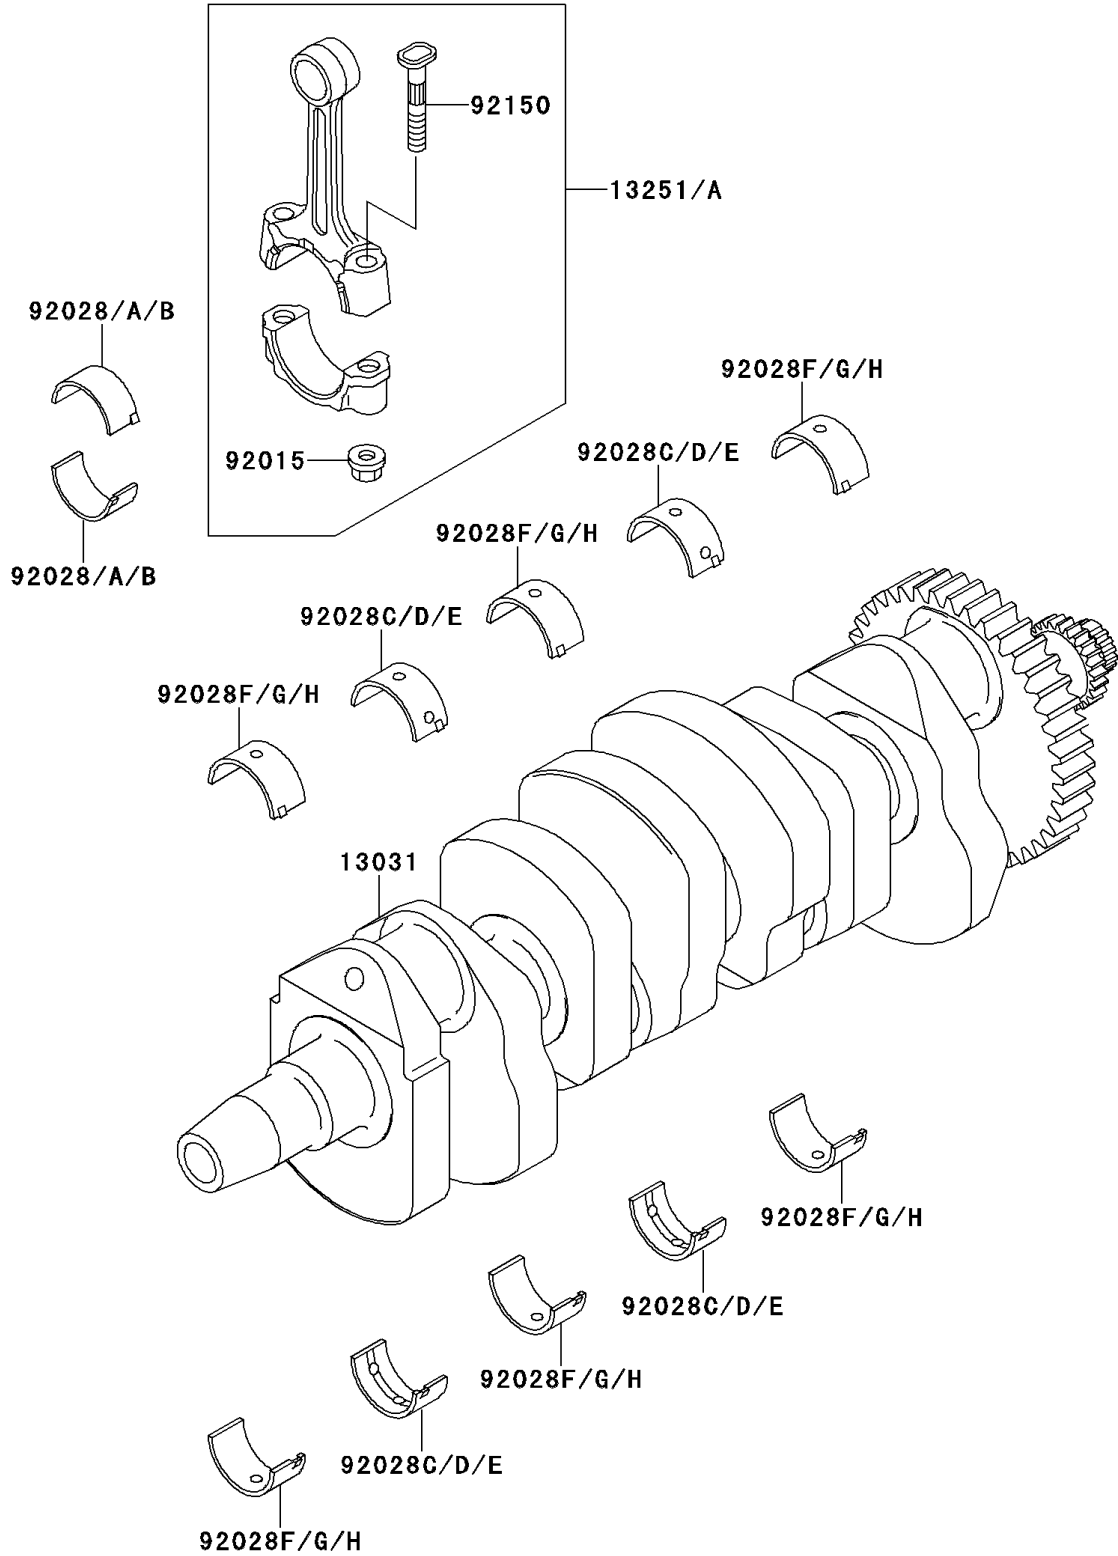

2000 Ninja® ZX™-9R PARTS DIAGRAM

Crankshaft

E1321

2000 Ninja® ZX™-9R PARTS LIST

Crankshaft

ITEM NAME	PART NUMBER	QUANTITY
CRANKSHAFT-COMP (Ref # 13031)	13031-1431	1
ROD-ASSY-CONNECTING,J (Ref # 13251)	13251-1122-JJ	4
ROD-ASSY-CONNECTING,K (Ref # 13251A)	13251-1122-KK	4
NUT,FLANGED,8MM (Ref # 92015)	92015-1311	8
BUSHING,CONNECTING ROD,BLUE (Ref # 92028)	92028-1712	8
BUSHING,CONNECTING ROD,BLACK (Ref # 92028A)	92028-1713	AR
BUSHING,CONNECTING ROD,BROWN (Ref # 92028B)	92028-1714	AR
BUSHING,CRANK,#2,#4,BLUE (Ref # 92028C)	92028-1827	4
BUSHING,CRANK,#2,#4,BLACK (Ref # 92028D)	92028-1828	AR
BUSHING,CRANK,#2,#4,BROWN (Ref # 92028E)	92028-1829	AR
BUSHING,CRANK,#1,#3,#5,BLUE (Ref # 92028F)	92028-1866	6
BUSHING,CRANK,#1,#3,#5,BLACK (Ref # 92028G)	92028-1867	AR
BUSHING,CRANK,#1,#3,#5,BROWN (Ref # 92028H)	92028-1868	AR
BOLT,CONNECTING ROD,8MM (Ref # 92150)	92150-1216	8