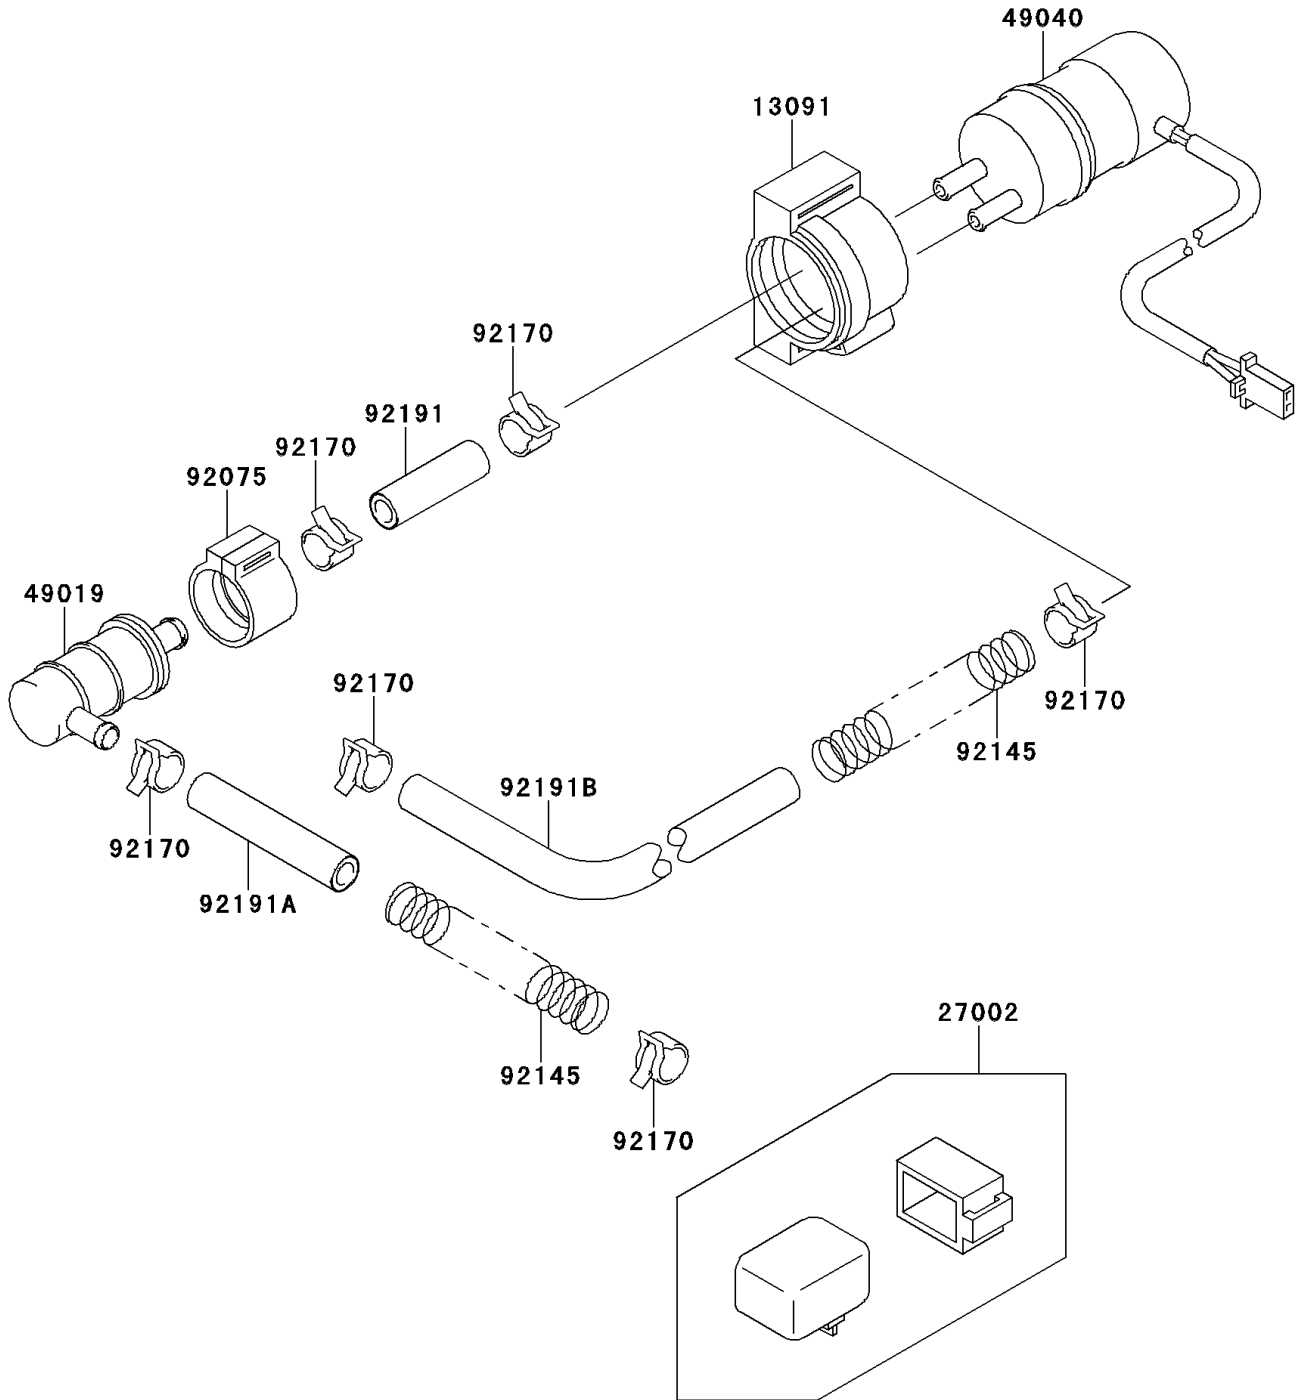

# 2001 Ninja® ZX™-9R PARTS DIAGRAM

Fuel Pump

E1520

## 2001 Ninja® ZX™-9R PARTS LIST

### Fuel Pump

ITEM NAME	PART NUMBER	QUANTITY
HOLDER,FUEL PUMP (Ref # 13091)	13091-1738	1
RELAY-ASSY (Ref # 27002)	27002-1065	1
FILTER-FUEL (Ref # 49019)	49019-1083	1
PUMP-FUEL (Ref # 49040)	49040-1064	1
DAMPER,FUEL FILTER (Ref # 92075)	92075-1853	1
SPRING,FUEL TUBE (Ref # 92145)	92145-1355	2
CLAMP (Ref # 92170)	92170-1118	6
TUBE,PUMP-FILTER (Ref # 92191)	92191-1174	1
TUBE,FUEL TANK-FILTER (Ref # 92191A)	92191-1485	1
TUBE,CARBURETOR-FUEL PUMP (Ref # 92191B)	92191-1516	1