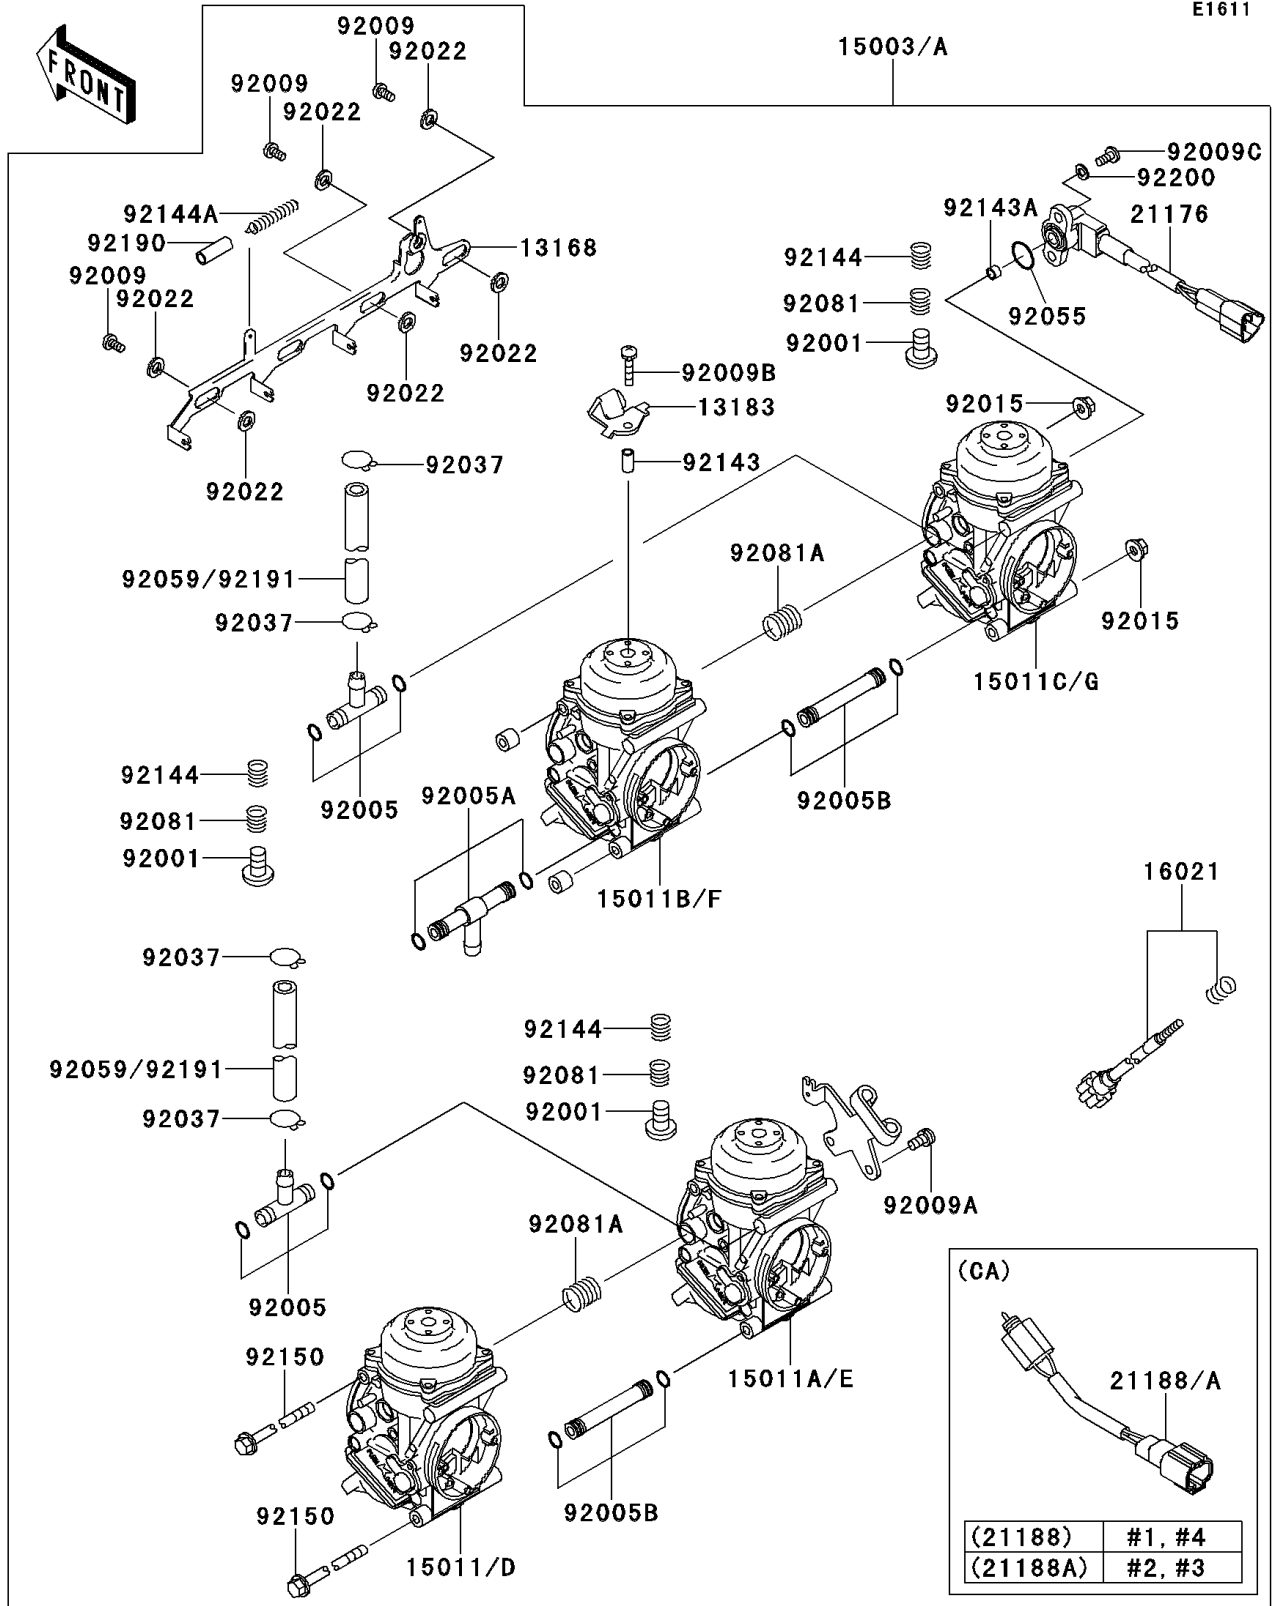

# 2000 Ninja® ZX™-9R PARTS DIAGRAM

Carburetor

E1611

### Carburetor

ITEM NAME	PART NUMBER	QUANTITY
LEVER,STARTER (Ref # 13168)	13168-1593	1
PLATE,STARTER CABLE (Ref # 13183)	13183-1592	1
SCREW-THROTTLE STOP (Ref # 16021)	16021-1230	1
SENSOR (Ref # 21176)	21176-1073	1
BOLT,THROTTLE ADJUST (Ref # 92001)	92001-1998	3
FITTING (Ref # 92005)	92005-1338	2
FITTING (Ref # 92005A)	92005-1374	1
FITTING (Ref # 92005B)	92005-1375	2
SCREW (Ref # 92009)	92009-1262	3
SCREW (Ref # 92009A)	92009-1597	1
SCREW,4X18 (Ref # 92009B)	92009-1632	1
SCREW (Ref # 92009C)	92009-1781	2
NUT,FLANGED,5MM (Ref # 92015)	92015-1259	2
WASHER,6.1X11X0.8,POLYACETAL (Ref # 92022)	92022-1199	6
CLAMP,TUBE (Ref # 92037)	92037-1194	4
RING-O,SENSOR (Ref # 92055)	92055-1574	1
SPRING,THROTTLE ADJUST UPP (Ref # 92081)	92081-1620	3
SPRING,THROTTLE ADJUST CNT (Ref # 92081A)	92081-1622	2
COLLAR,4X5.2X9.6 (Ref # 92143)	92143-1265	1
COLLAR (Ref # 92143A)	92143-1907	1
SPRING,THROTTLE ADJUST LWR (Ref # 92144)	92144-1451	3
SPRING,STARTER LEVER (Ref # 92144A)	92144-1518	1
BOLT (Ref # 92150)	92150-1416	2
TUBE,STARTER SPRING (Ref # 92190)	92190-1157	1
WASHER (Ref # 92200)	92200-1369	2
CARBURETOR-ASSY (Ref # 15003)	15003-1608	1
CARBURETOR-ASSY (Ref # 15003A)	15003-1609	1
CARBURETOR,LH,OUTSIDE (Ref # 15011)	15011-1800	1
CARBURETOR,LH,INSIDE (Ref # 15011A)	15011-1801	1

### Carburetor

ITEM NAME	PART NUMBER	QUANTITY
CARBURETOR,RH,INSIDE (Ref # 15011B)	15011-1802	1
CARBURETOR,RH,OUTSIDE (Ref # 15011C)	15011-1803	1
CARBURETOR,LH,OUTSIDE (Ref # 15011D)	15011-1804	1
CARBURETOR,LH,INSIDE (Ref # 15011E)	15011-1805	1
CARBURETOR,RH,INSIDE (Ref # 15011F)	15011-1806	1
CARBURETOR,RH,OUTSIDE (Ref # 15011G)	15011-1807	1
SOLENOID,#1&#4,FUEL CUT VALVE (Ref # 21188)	21188-1006	2
SOLENOID,#2&#3,FUEL CUT VALVE (Ref # 21188A)	21188-1007	2
TUBE,7X11X45 (Ref # 92059)	92059-1738	2
TUBE,7X11X32 (Ref # 92191)	92191-1513	2