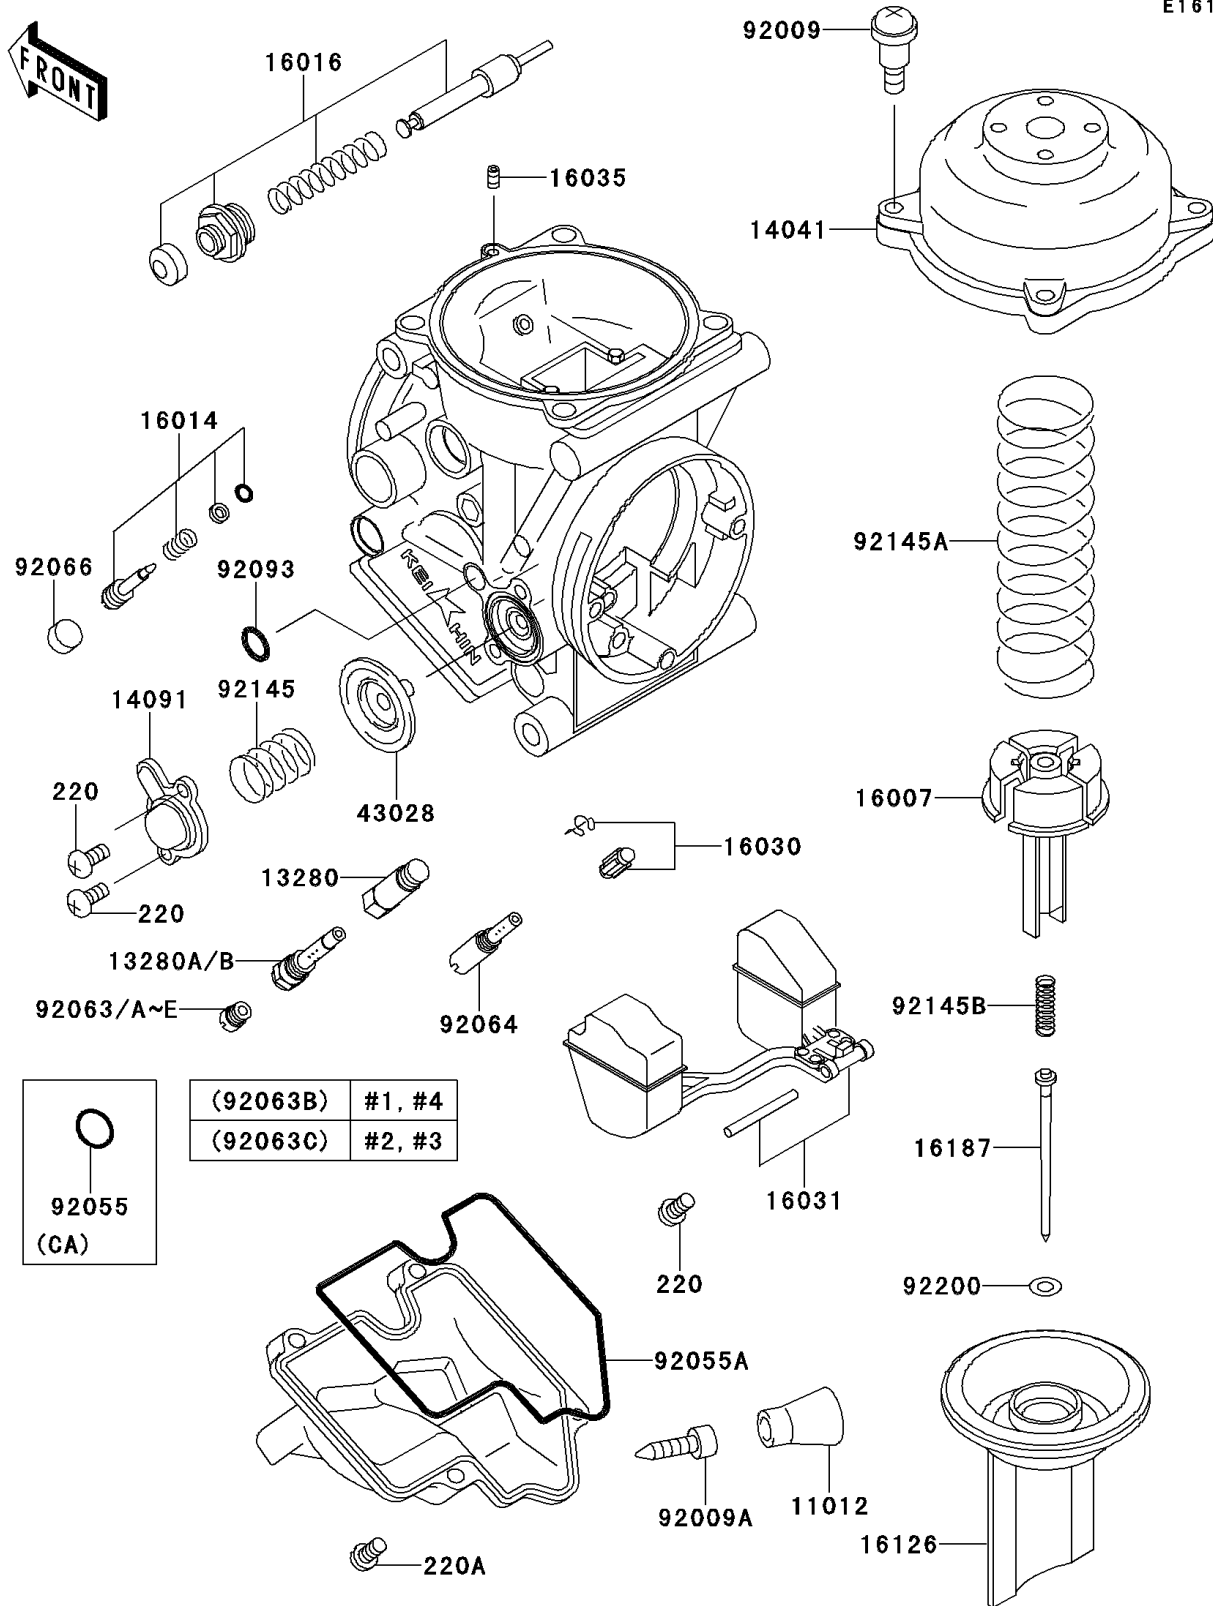

# 2001 Ninja® ZX™-9R PARTS DIAGRAM

## Carburetor Parts

E1612

### Carburetor Parts

ITEM NAME	PART NUMBER	QUANTITY
SCREW-PAN-CROS (Ref # 220)	220D0408	12
SCREW-PAN-CROS (Ref # 220A)	220D0414	16
CAP,DRAIN SCREW (Ref # 11012)	11012-1675	4
HOLDER,JET (Ref # 13280)	13280-1096	4
COVER-COMP,MIXING TOP (Ref # 14041)	14041-1138	4
COVER,AIR CUT VALVE (Ref # 14091)	14091-1246	4
SEAT-SPRING,VACUUM VALVE (Ref # 16007)	16007-1206	4
SCREW-PILOT AIR (Ref # 16014)	16014-1105	4
PLUNGER (Ref # 16016)	16016-1114	4
VALVE-FLOAT (Ref # 16030)	16030-1094	4
FLOAT (Ref # 16031)	16031-1097	4
JET-AIR,LEAK (Ref # 16035)	16035-1055	4
VALVE,VACUUM (Ref # 16126)	16126-1392	4
NEEDLE-JET,N9BB (Ref # 16187)	16187-1131	4
DIAPHRAGM,AIR CUT VALVE (Ref # 43028)	43028-1085	4
SCREW,4X4.4 (Ref # 92009)	92009-1549	15
SCREW,DRAIN,M6X0.75 (Ref # 92009A)	92009-1551	4
RING-O,FLOAT CHAMBER (Ref # 92055A)	92055-1589	4
JET-MAIN,#155 (Ref # 92063)	92063-1332	AR
JET-MAIN,#158 (Ref # 92063A)	92063-1344	AR
JET-MAIN,#160 (Ref # 92063B)	92063-1345	2
JET-MAIN,#165 (Ref # 92063C)	92063-1347	2
JET-MAIN,#170 (Ref # 92063D)	92063-1386	AR
JET-MAIN,#175 (Ref # 92063E)	92063-1387	AR
JET-PILOT,#38 (Ref # 92064)	92064-1210	4
PLUG,PILOT AIR SCREW,6.9X2 (Ref # 92066)	92066-1051	4
SEAL,"U"RING (Ref # 92093)	92093-1046	4
SPRING,AIR CUT VALVE (Ref # 92145)	92145-1149	4
SPRING,VACUUM VALVE (Ref # 92145A)	92145-1337	4

### Carburetor Parts

ITEM NAME	PART NUMBER	QUANTITY
SPRING,NEEDLE JET (Ref # 92145B)	92145-1338	4
WASHER,NEEDLE JET (Ref # 92200)	92200-1525	4
HOLDER,JET NEEDLE (Ref # 13280A)	13280-1194	4
HOLDER,JET NEEDLE (Ref # 13280B)	13280-1200	4
RING-O (Ref # 92055)	92055-1004	4