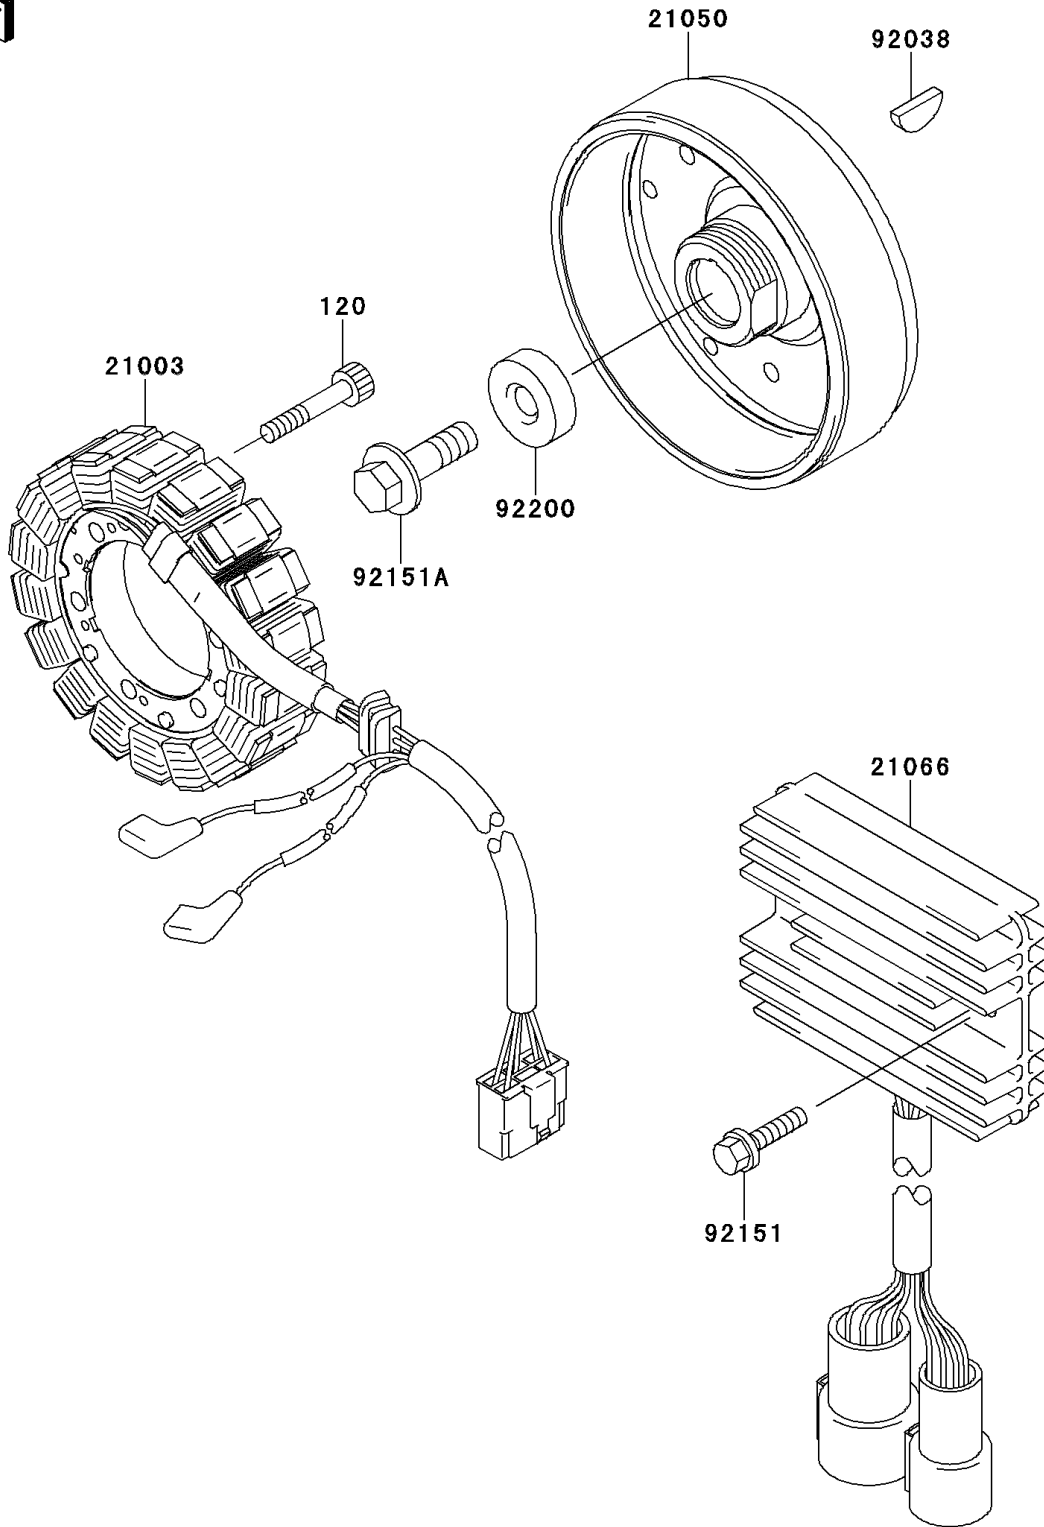

# 2000 Ninja® ZX™-9R PARTS DIAGRAM

Generator

E1810

## 2000 Ninja® ZX™-9R PARTS LIST

### Generator

ITEM NAME	PART NUMBER	QUANTITY
BOLT-SOCKET,6X35 (Ref # 120)	120P0635	4
STATOR (Ref # 21003)	21003-1353	1
FLYWHEEL (Ref # 21050)	21050-1186	1
REGULATOR-VOLTAGE (Ref # 21066)	21066-1119	1
KEY (Ref # 92038)	92038-1060	1
BOLT,6X30 (Ref # 92151)	92151-1228	2
BOLT,FLYWHEEL (Ref # 92151A)	92151-1230	1
WASHER (Ref # 92200)	92200-1241	1