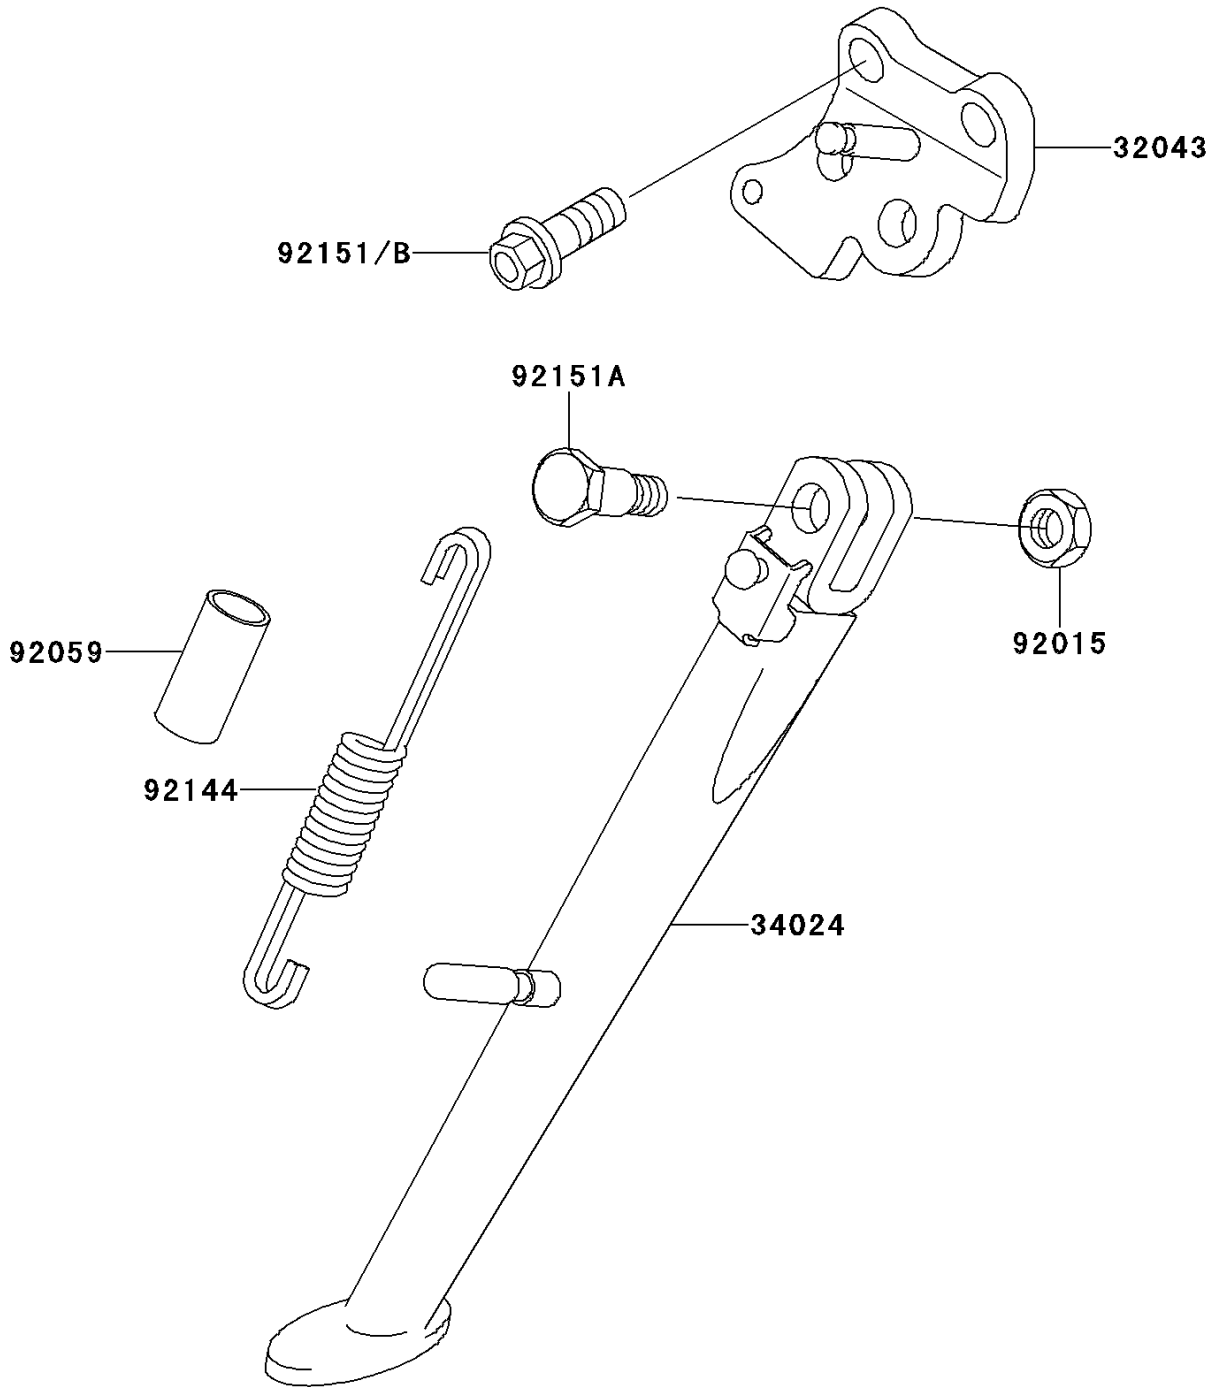

# 2001 Ninja® ZX™-9R PARTS DIAGRAM

Stand(s)

F2190

## 2001 Ninja® ZX™-9R PARTS LIST

Stand(s)

ITEM NAME	PART NUMBER	QUANTITY
BRACKET-STAND,SIDE,BLACK (Ref # 32043)	32043-1435-10	1
STAND-SIDE (Ref # 34024)	34024-1345	1
NUT,LOCK,10MM,BLACK (Ref # 92015)	92015-1188	1
TUBE,14X17X50 (Ref # 92059)	92059-1961	1
SPRING,SIDE STAND (Ref # 92144)	92144-1818	1
BOLT,SIDE STAND (Ref # 92151A)	92151-1797	1
BOLT,FLANGED,10X25 (Ref # 92151B)	92151-1802	2