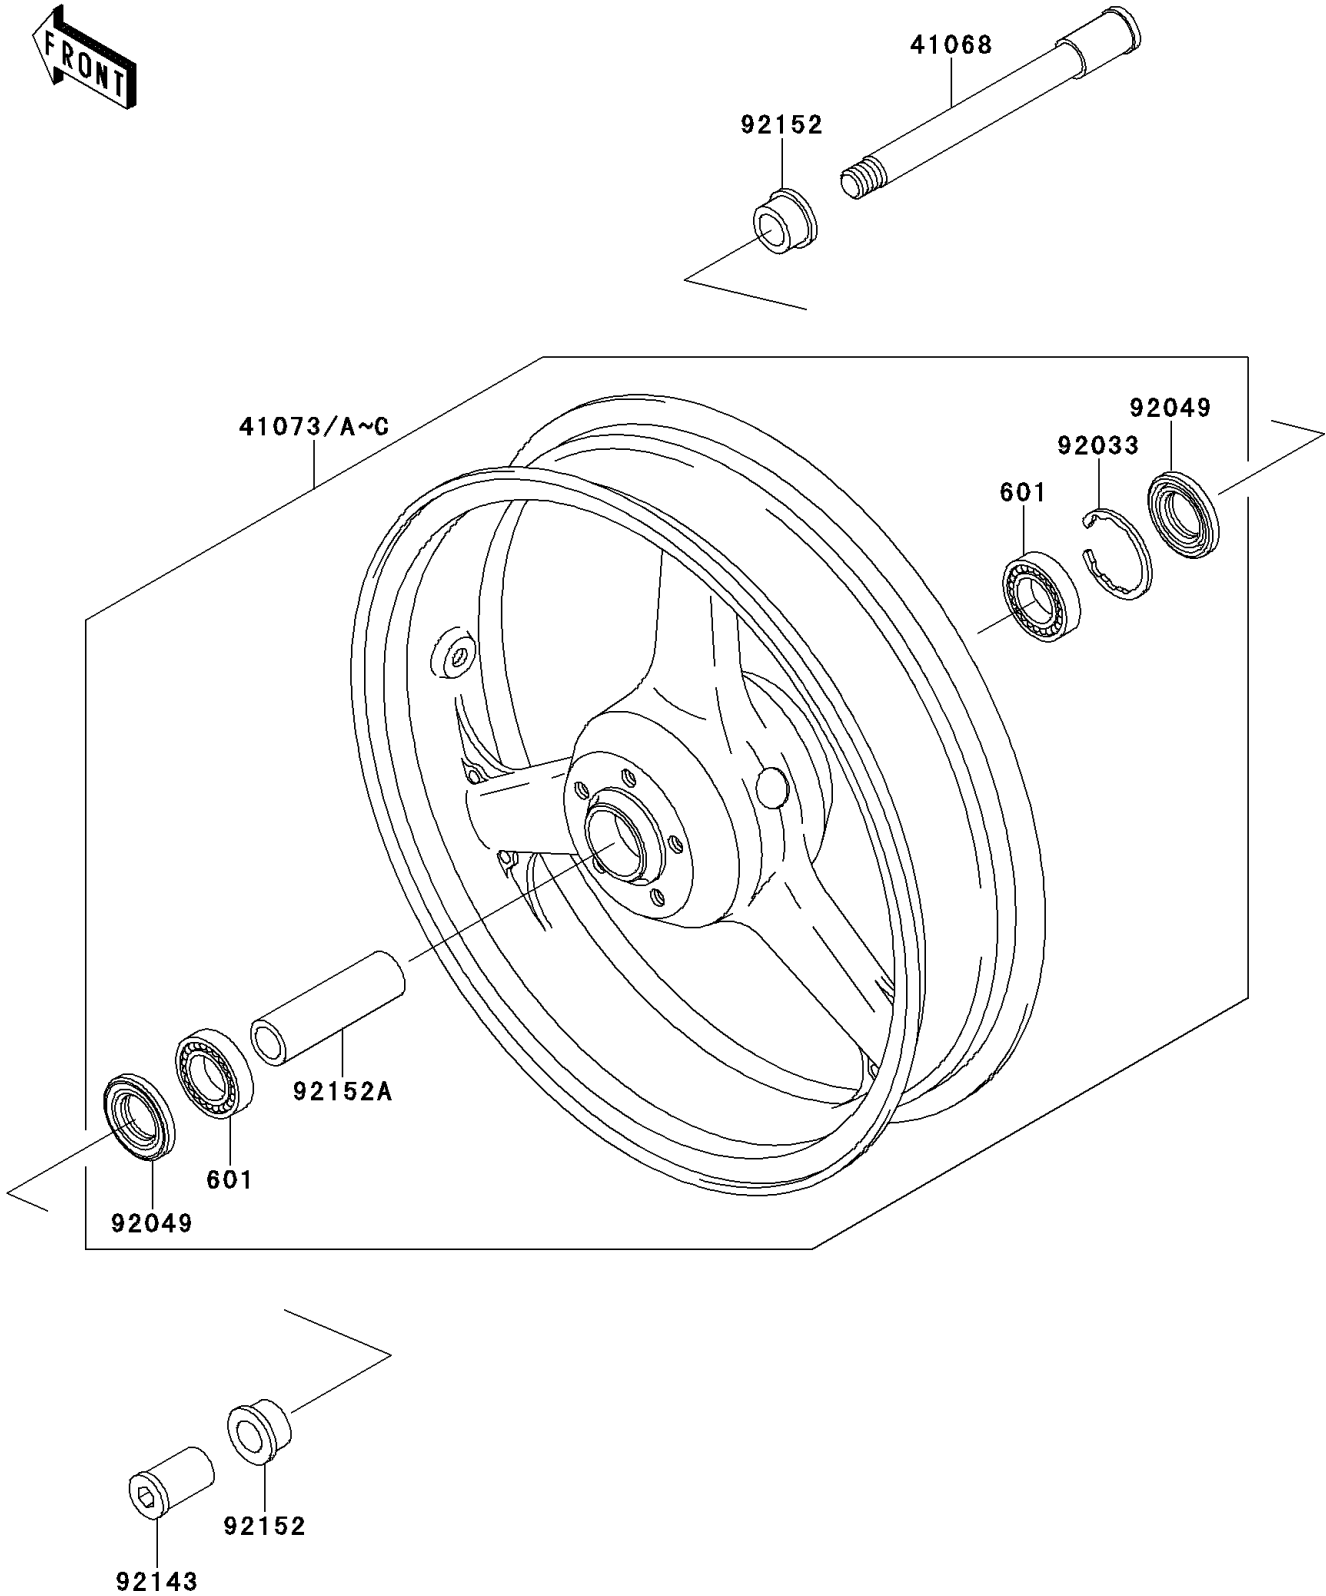

2000 Ninja® ZX™-9R PARTS DIAGRAM

Front Wheel

F2230

2000 Ninja® ZX™-9R PARTS LIST

Front Wheel

ITEM NAME	PART NUMBER	QUANTITY
BEARING-BALL,#6005UU (Ref # 601)	601B6005UU	2
AXLE,FR (Ref # 41068)	41068-1404	1
WHEEL-ASSY,FR,L.GREEN (Ref # 41073)	41073-1633-CJ	1
WHEEL-ASSY,FR,BLACK (Ref # 41073B)	41073-1633-R2	1
RING-SNAP,47MM (Ref # 92033)	92033-1042	1
SEAL-OIL,BJN 32 47 5 (Ref # 92049)	92049-1377	2
COLLAR,FR AXLE,LH,L=44.5 (Ref # 92143)	92143-1478	1
COLLAR,FR AXLE,L=19 (Ref # 92152)	92152-1078	2
COLLAR,FR HUB,L=98 (Ref # 92152A)	92152-1079	1
WHEEL-ASSY,FR,F.RED (Ref # 41073C)	41073-1633-X4	1