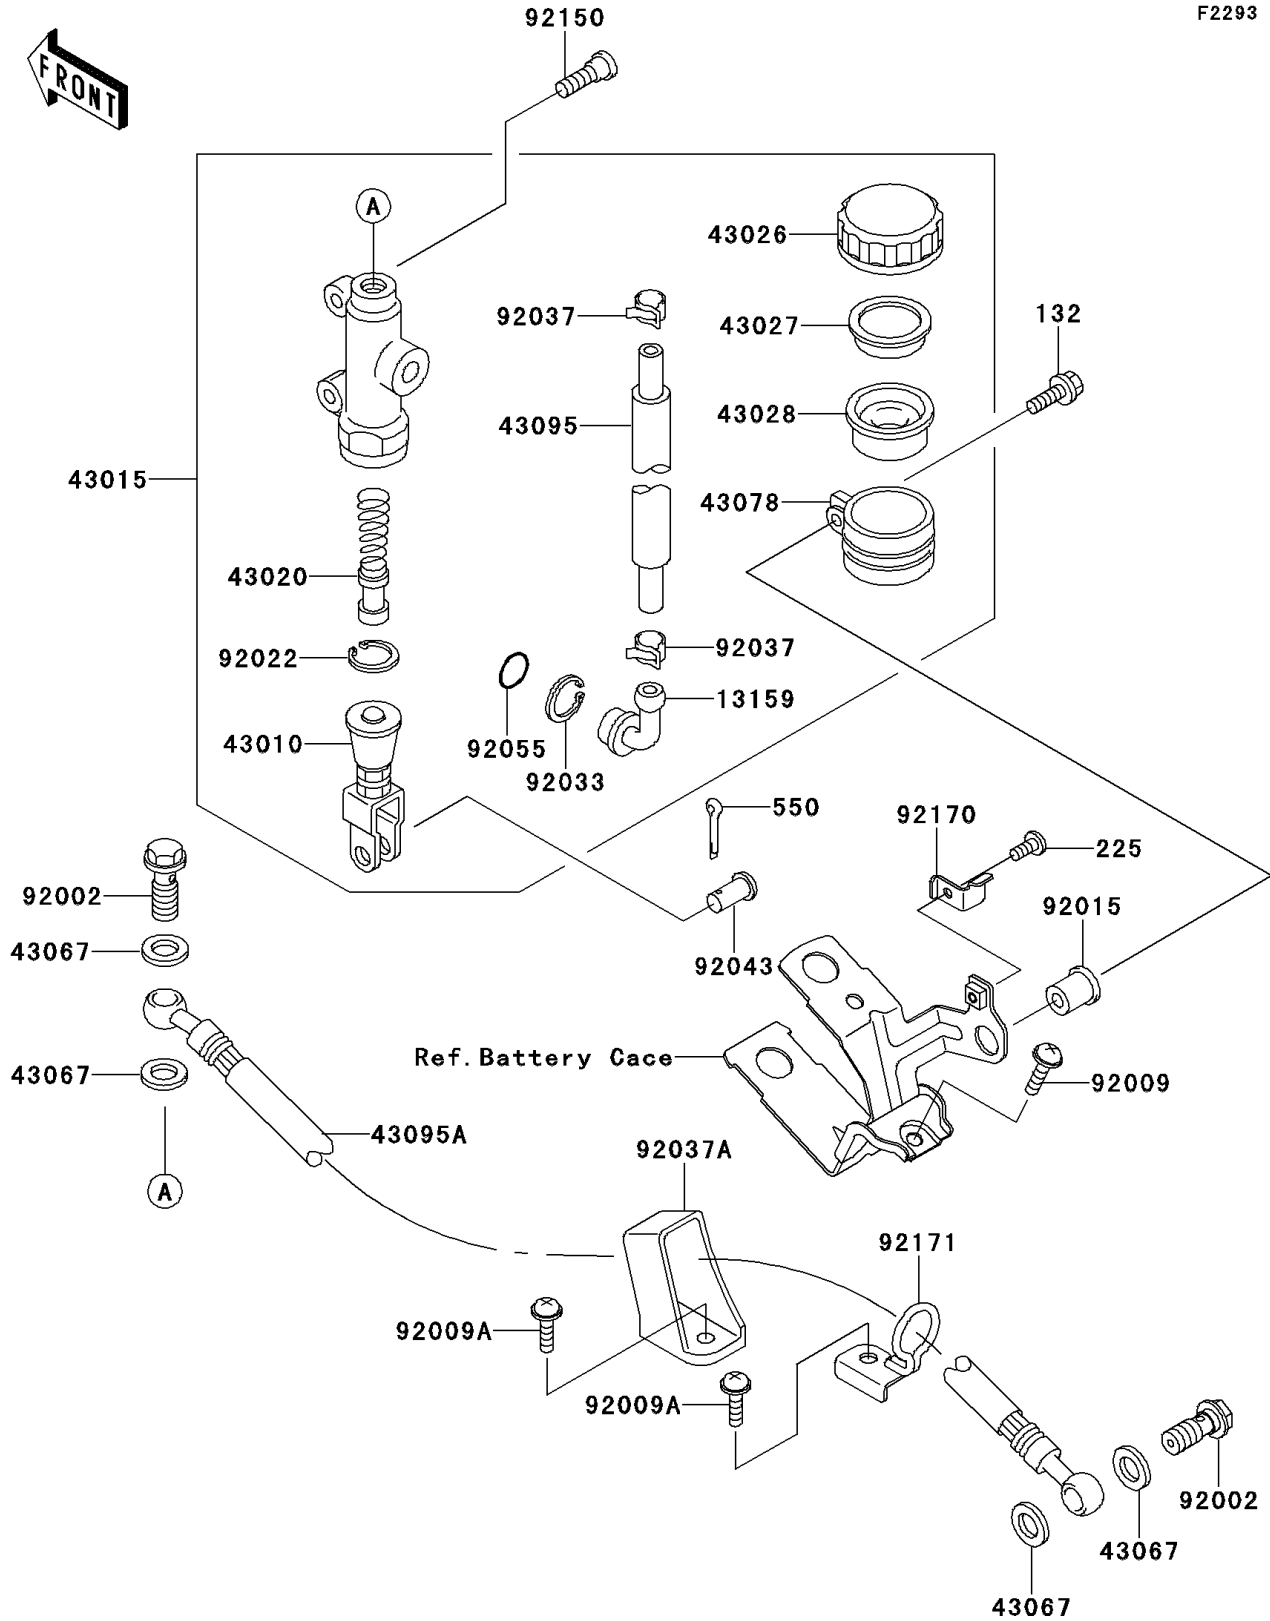

2001 Ninja® ZX™-9R PARTS DIAGRAM

Rear Master Cylinder

F2293

2001 Ninja® ZX™-9R PARTS LIST

Rear Master Cylinder

ITEM NAME	PART NUMBER	QUANTITY
BOLT-FLANGED-SMALL (Ref # 132)	132J0625	1
SCREW-PAN-WSP-CROS (Ref # 225)	225C0412	1
PIN-COTTER,2.0X15 (Ref # 550)	550D2015	1
CONNECTOR,RR MASTER CYLINDER (Ref # 13159)	13159-1052	1
ROD-ASSY-BRAKE (Ref # 43010)	43010-1062	1
CYLINDER-ASSY-MASTER,RR (Ref # 43015)	43015-1610	1
PISTON-COMP-BRAKE (Ref # 43020)	43020-1094	1
CAP-BRAKE (Ref # 43026)	43026-1051	1
PLATE-DIAPHRAGM (Ref # 43027)	43027-1051	1
DIAPHRAGM,MASTER CYLINDER (Ref # 43028)	43028-1057	1
WASHER,10.5X15X1.5 (Ref # 43067)	43067-001	4
RESERVOIR,RR MASTER CYLINDER (Ref # 43078)	43078-1082	1
HOSE-BRAKE,RR MASTER CYLINDER (Ref # 43095)	43095-1115	1
HOSE-BRAKE,RR (Ref # 43095A)	43095-1163	1
BOLT,OIL,L=23 (Ref # 92002)	92002-1888	2
SCREW,6X14 (Ref # 92009)	92009-1288	1
SCREW,6X10 (Ref # 92009A)	92009-1661	2
NUT (Ref # 92015)	92015-1700	1
WASHER,CIRCRIP (Ref # 92022)	92022-1601	1
RING-SNAP,20.5MM (Ref # 92033)	92033-1186	1
CLAMP,BRAKE HOSE (Ref # 92037)	92037-1547	2
CLAMP,HOSE (Ref # 92037A)	92037-1896	1
PIN,8MM (Ref # 92043)	92043-1303	1
RING-O,MASTER CYLINDER (Ref # 92055)	92055-1251	1
BOLT,SOCKET,8X30 (Ref # 92150)	92150-1843	2
CLAMP,RESERVE TANK CAP (Ref # 92170)	92170-1879	1
CLAMP,BRAKE HOSE (Ref # 92171)	92171-1244	1