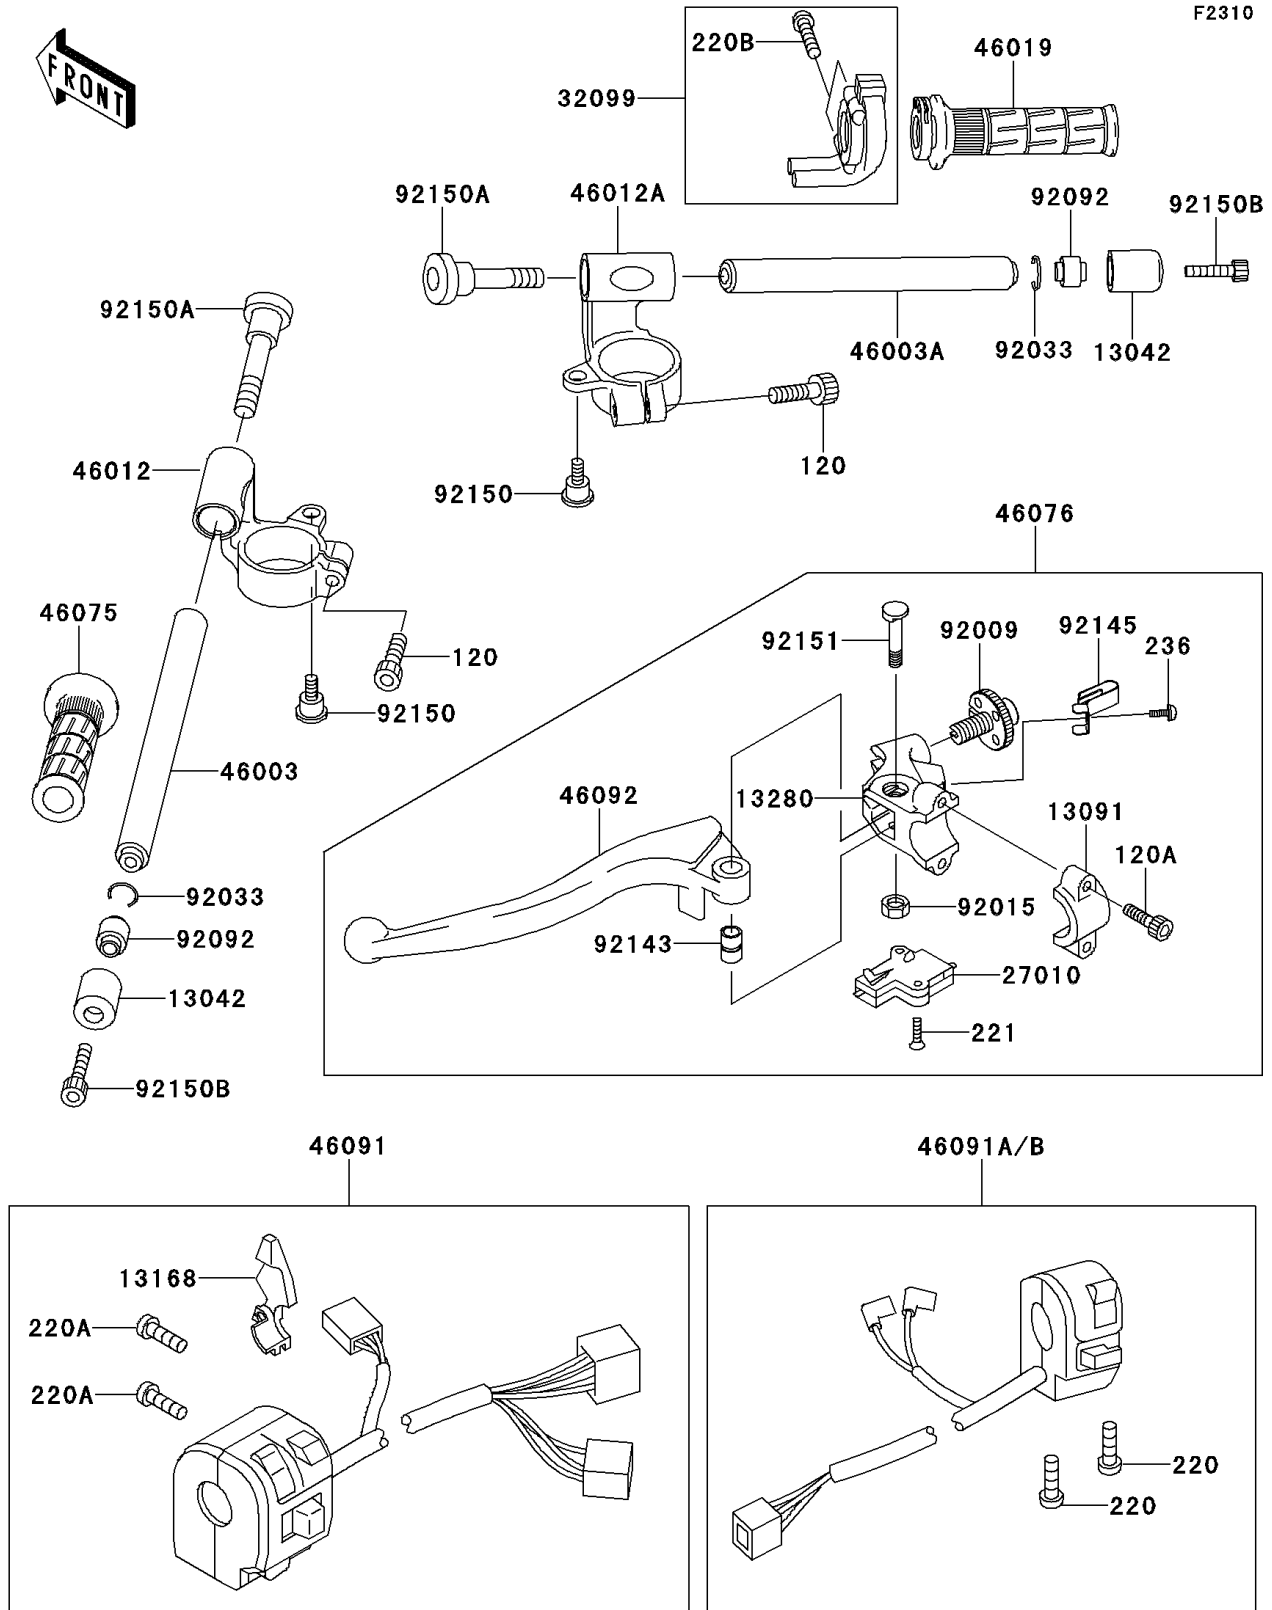

2000 Ninja® ZX™-9R PARTS DIAGRAM

Handlebar

2000 Ninja® ZX™-9R PARTS LIST

Handlebar

ITEM NAME	PART NUMBER	QUANTITY
BOLT-SOCKET,8X30 (Ref # 120)	120P0830	2
BOLT-SOCKET,6X20 (Ref # 120A)	120S0620	2
SCREW-PAN-CROS (Ref # 220)	220C0522	2
SCREW-PAN-CROS (Ref # 220A)	220C0525	2
SCREW-PAN-CROS (Ref # 220B)	220C0535	2
SCREW-CSK-CROS (Ref # 221)	221C0316	2
SCREW-PAN-WSP-CROS,4X10 (Ref # 236)	236C0410	1
WEIGHT,HANDLE (Ref # 13042)	13042-1133	2
HOLDER,CLUTCH LEVER (Ref # 13091)	13091-1624	1
LEVER,CHOKE (Ref # 13168)	13168-1516	1
HOLDER,CLUTCH LEVER (Ref # 13280)	13280-1160	1
SWITCH,CLUTCH,BLACK (Ref # 27010)	27010-1094	1
CASE,THROTTLE CABLE (Ref # 32099)	32099-1193	1
HANDLE,LH (Ref # 46003)	46003-1523	1
HANDLE,RH (Ref # 46003A)	46003-1525	1
HOLDER-HANDLE,LH (Ref # 46012)	46012-1298	1
HOLDER-HANDLE,RH (Ref # 46012A)	46012-1299	1
GRIP-ASSY,THROTTLE (Ref # 46019)	46019-1095	1
GRIP,LH (Ref # 46075)	46075-1144	1
LEVER-ASSY-GRIP,CLUTCH (Ref # 46076)	46076-1228	1
HOUSING-ASSY-CONTROL,LH (Ref # 46091)	46091-1716	1
HOUSING-ASSY-CONTROL,RH (Ref # 46091A)	46091-1728	1
LEVER-GRIP,CLUTCH (Ref # 46092)	46092-1211	1
SCREW (Ref # 92009)	92009-1910	1
NUT,LOCK,6MM,BLACK (Ref # 92015)	92015-1191	1
RING-SNAP,OD=22.2 (Ref # 92033)	92033-1102	2
BUSHING-RUBBER,HANDLE (Ref # 92092)	92092-1075	2
COLLAR (Ref # 92143)	92143-1351	1
SPRING (Ref # 92145)	92145-1286	1

2000 Ninja® ZX™-9R PARTS LIST

Handlebar

ITEM NAME	PART NUMBER	QUANTITY
BOLT,6MM (Ref # 92150)	92150-1090	2
BOLT,SOCKET,10X37 (Ref # 92150A)	92150-1469	2
BOLT,SOCKET,8X30 (Ref # 92150B)	92150-1604	2
BOLT (Ref # 92151)	92151-1523	1