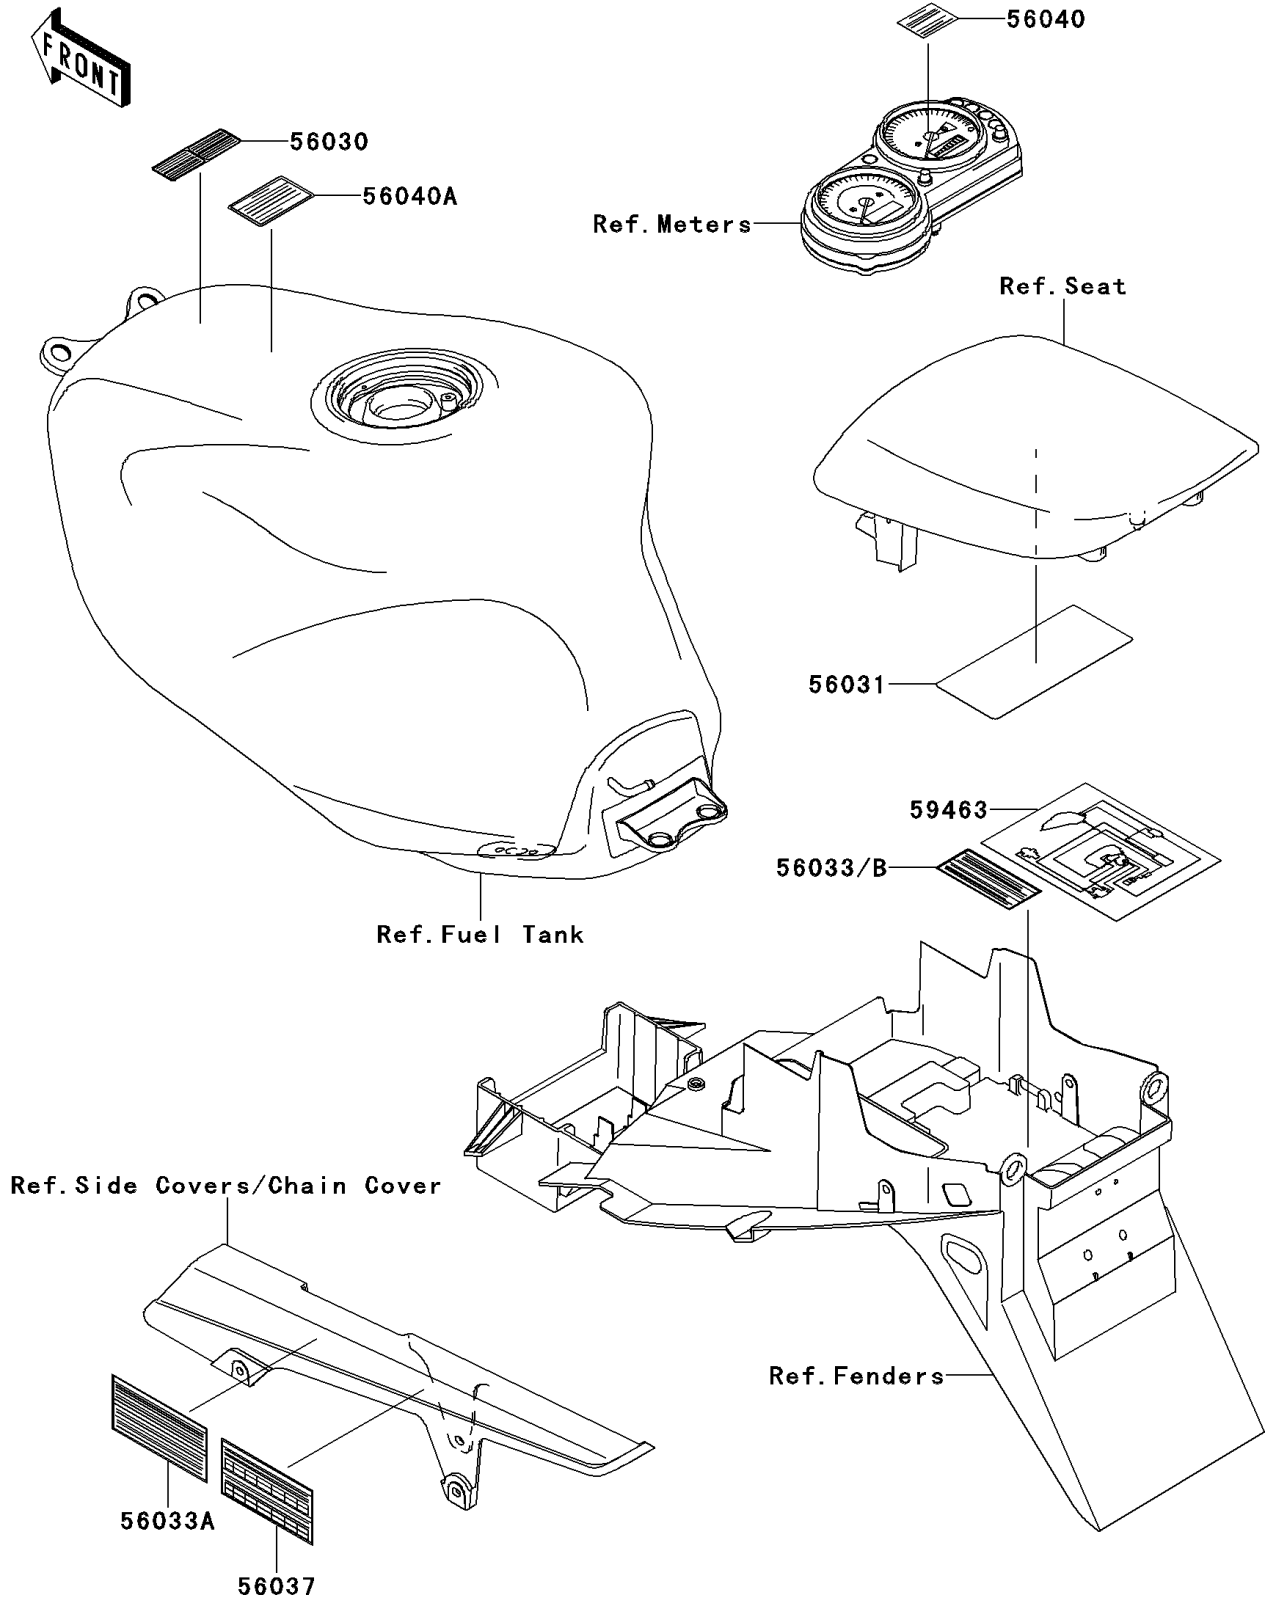

2000 Ninja® ZX™-9R PARTS DIAGRAM

Labels

F2860

2000 Ninja® ZX™-9R PARTS LIST

Labels

ITEM NAME	PART NUMBER	QUANTITY
LABEL,GASOLINE (Ref # 56030)	56030-1178	1
LABEL-MANUAL,DAILY SAFETY (Ref # 56031)	56031-1914	1
LABEL-MANUAL,OIL&OIL FILTER (Ref # 56033)	56033-1109	1
LABEL-MANUAL,CHAIN (Ref # 56033A)	56033-1182	1
LABEL-SPECIFICATION,TIRE&LOAD (Ref # 56037)	56037-1857	1
LABEL-WARNING,BREAK IN CAUTION (Ref # 56040)	56040-1007	1
LABEL-WARNING,EVAPO (Ref # 56040A)	56040-1121	1
LABEL-CERTIFICATION,EVAPO ROUT (Ref # 59463)	59463-1525	1