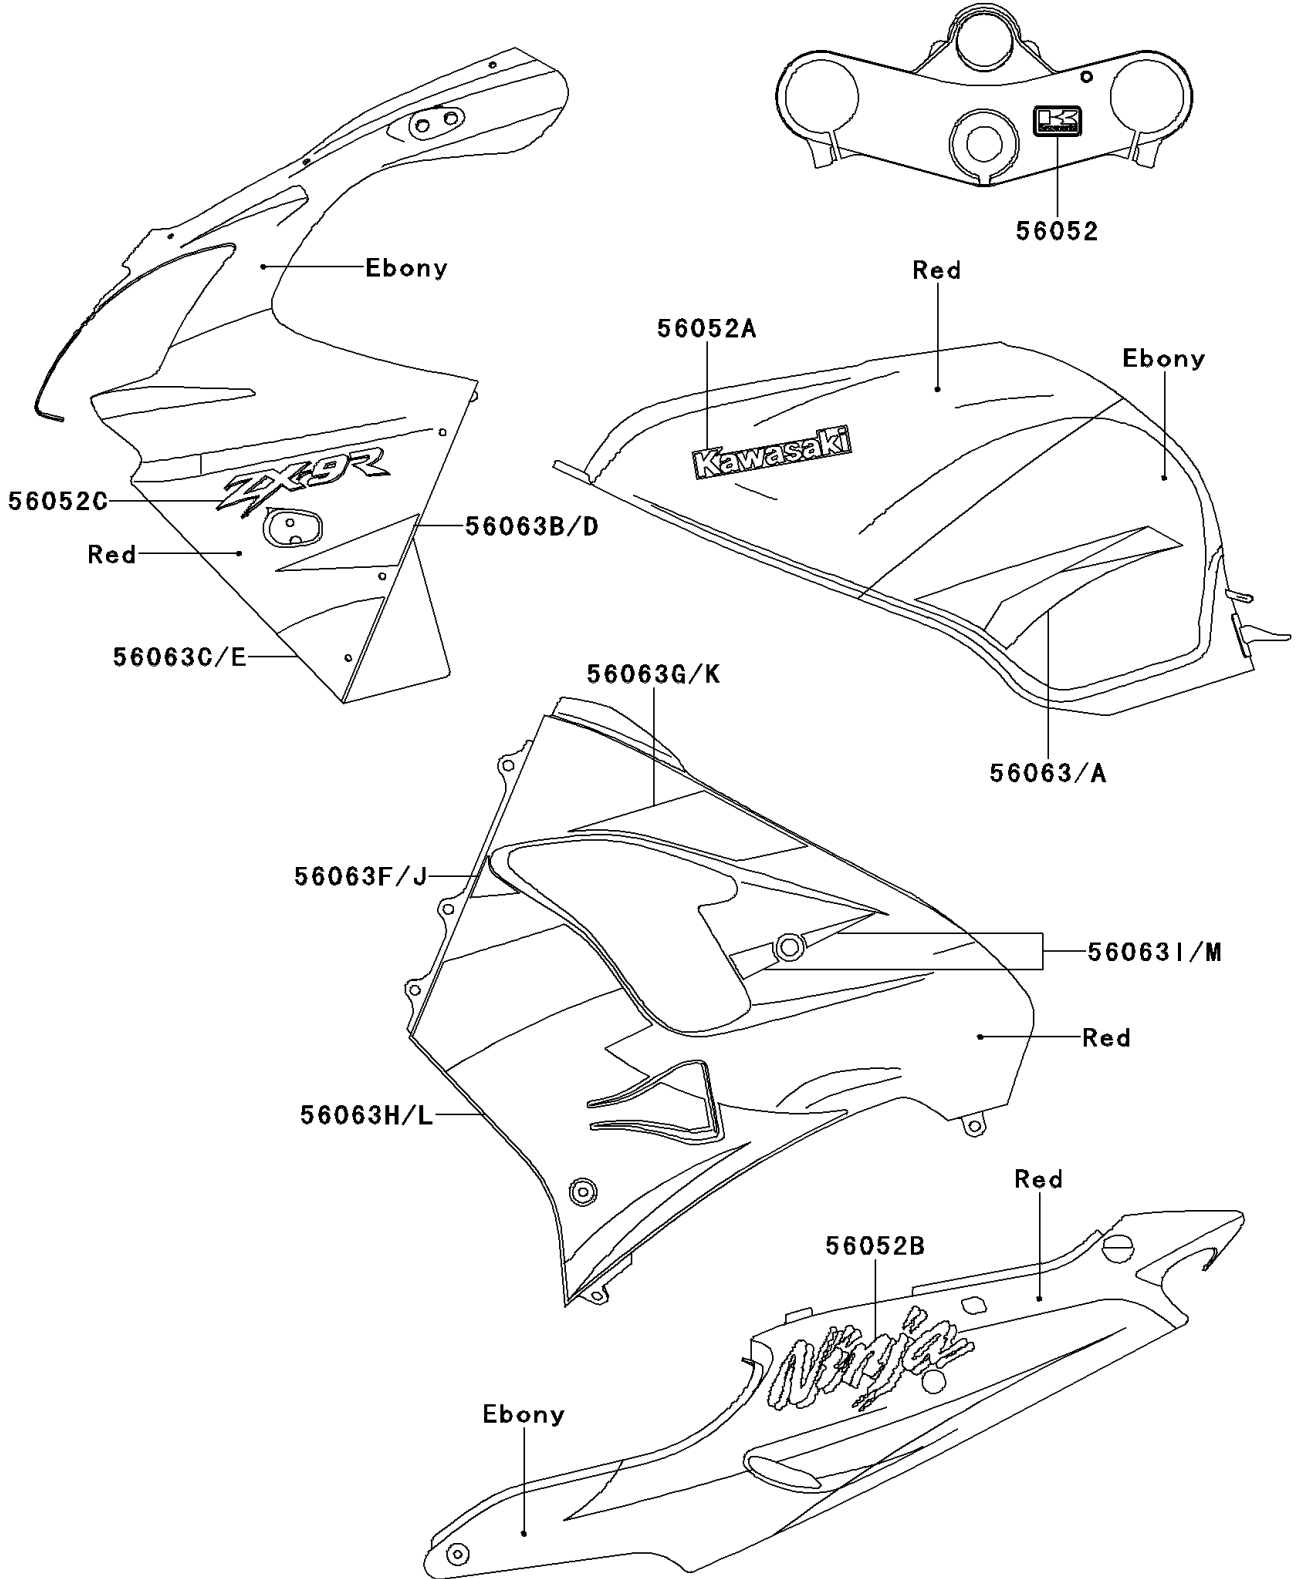

2000 Ninja® ZX™-9R PARTS DIAGRAM

Decals(Ebony/Red)(ZX900-E1)

F2861

2000 Ninja® ZX™-9R PARTS LIST

Decals(Ebony/Red)(ZX900-E1)

ITEM NAME	PART NUMBER	QUANTITY
MARK,K.KAWASAKI (Ref # 56052)	56052-1202	1
MARK,FUEL TANK,KAWASAKI (Ref # 56052A)	56052-1213	2
MARK,SEAT COVER,NINJA (Ref # 56052B)	56052-1214	2
MARK,UPP COWLING,ZX-9R (Ref # 56052C)	56052-1215	2
PATTERN,FUEL TANK,LH (Ref # 56063)	56063-1550	1
PATTERN,FUEL TANK,RH (Ref # 56063A)	56063-1551	1
PATTERN,UPP COWLING,UPP,LH (Ref # 56063B)	56063-1552	1
PATTERN,UPP COWLING,LWR,LH (Ref # 56063C)	56063-1553	1
PATTERN,UPP COWLING,UPP,RH (Ref # 56063D)	56063-1554	1
PATTERN,UPP COWLING,LWR,RH (Ref # 56063E)	56063-1555	1
PATTERN,CNT COWLING,UPP,FR,LH (Ref # 56063F)	56063-1556	1
PATTERN,CNT COWLING,UPP,RR,LH (Ref # 56063G)	56063-1557	1
PATTERN,CNT COWLING,LWR,FR,LH (Ref # 56063H)	56063-1558	1
PATTERN,CNT COWLING,LWR,RR,LH (Ref # 56063I)	56063-1559	1
PATTERN,CNT COWLING,UPP,FR,RH (Ref # 56063J)	56063-1560	1
PATTERN,CNT COWLING,UPP,RR,RH (Ref # 56063K)	56063-1561	1
PATTERN,CNT COWLING,LWR,FR,RH (Ref # 56063L)	56063-1562	1
PATTERN,CNT COWLING,LWR,RR,RH (Ref # 56063M)	56063-1563	1