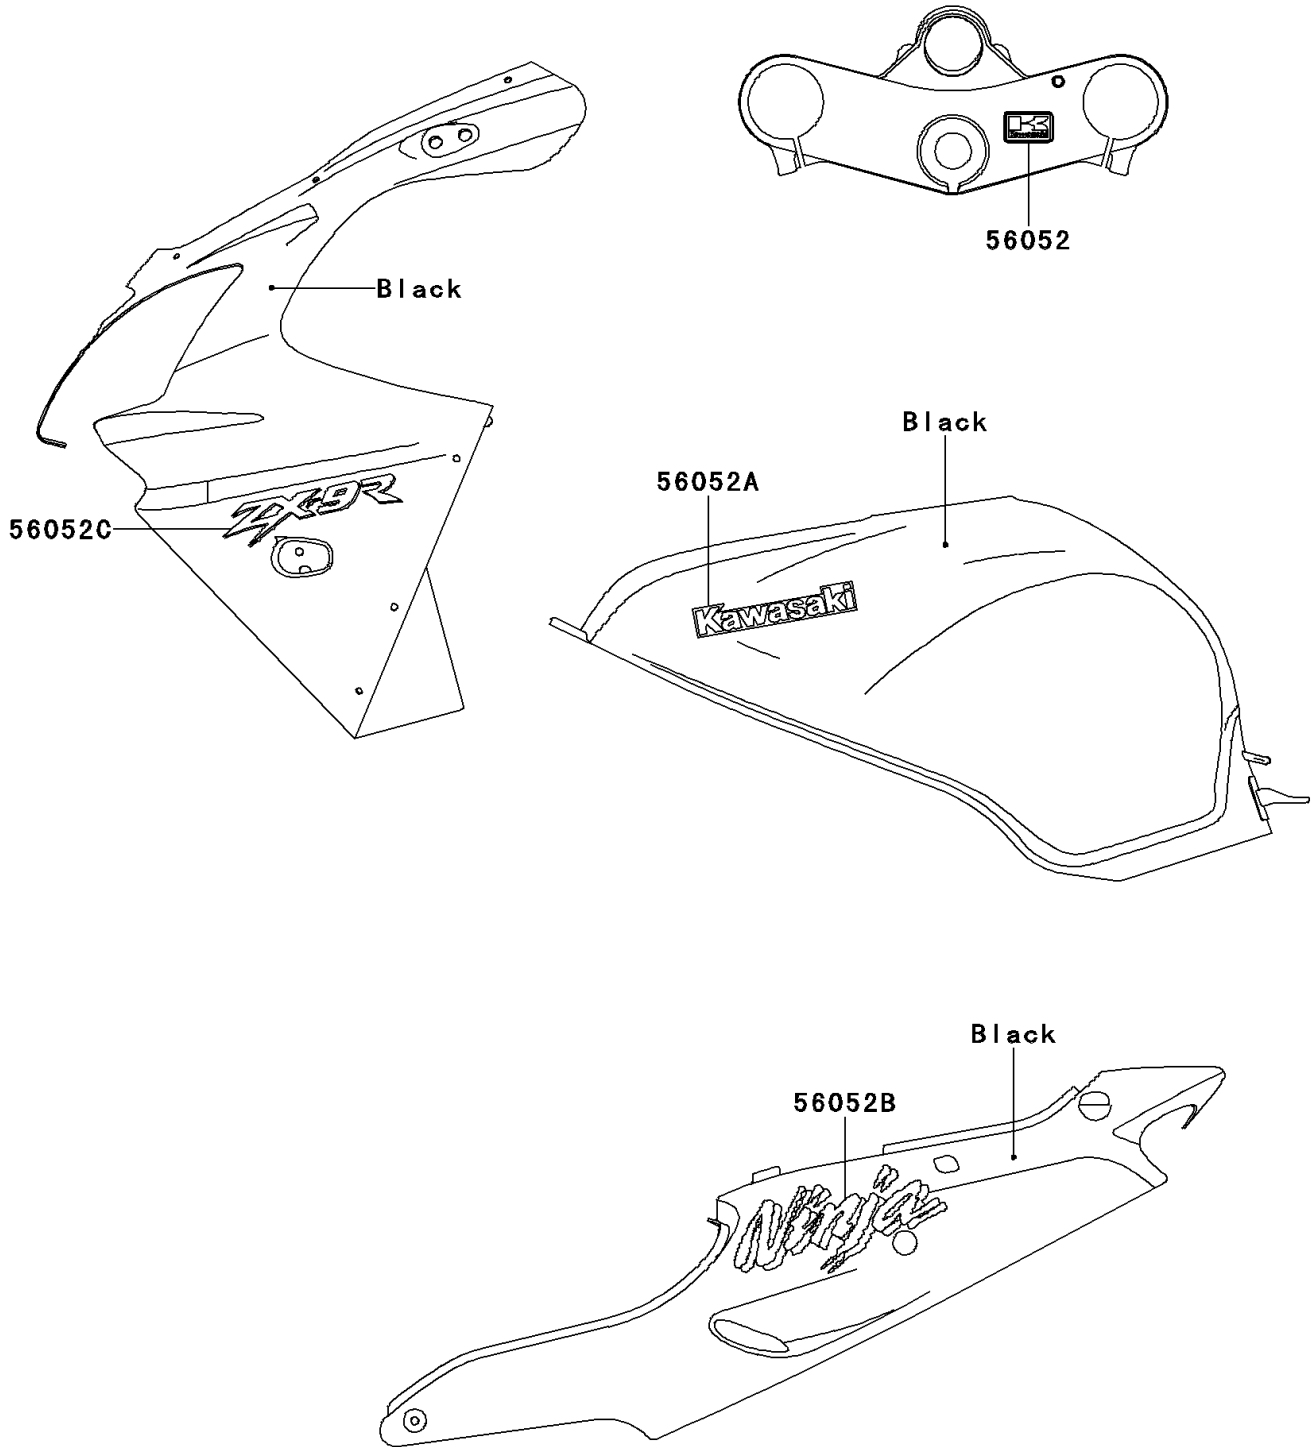

2000 Ninja® ZX™-9R PARTS DIAGRAM

Decals(Black)(ZX900-E1)

F2861B

2000 Ninja® ZX™-9R PARTS LIST

Decals(Black)(ZX900-E1)

ITEM NAME	PART NUMBER	QUANTITY
MARK,K.KAWASAKI (Ref # 56052)	56052-1202	1
MARK,FUEL TANK,KAWASAKI (Ref # 56052A)	56052-1207	2
MARK,SEAT COVER,NINJA (Ref # 56052B)	56052-1208	2
MARK,UPP COWLING,ZX-9R (Ref # 56052C)	56052-1209	2