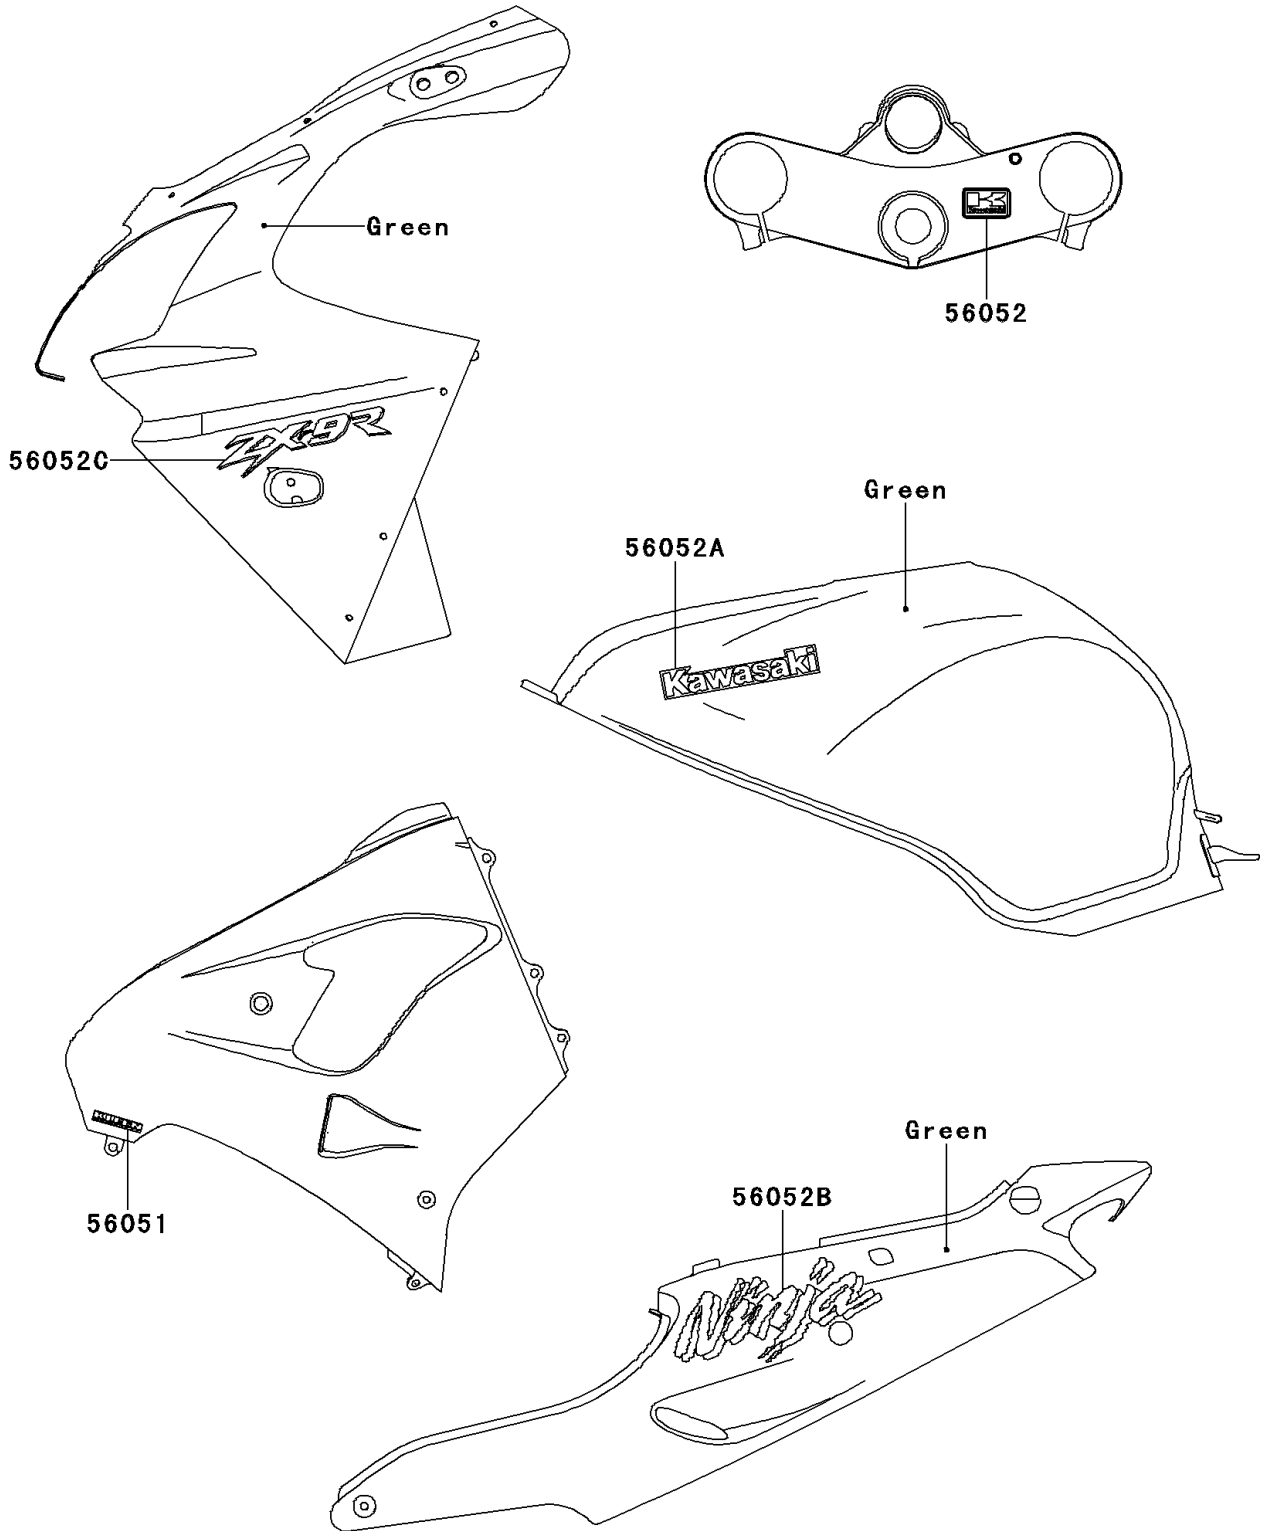

2001 Ninja® ZX™-9R PARTS DIAGRAM

Decals(Green)(ZX900-E2)

F2861C

2001 Ninja® ZX™-9R PARTS LIST

Decals(Green)(ZX900-E2)

ITEM NAME	PART NUMBER	QUANTITY
MARK,LWR COWLING,KLEEN (Ref # 56051)	56051-1801	1
MARK,K.KAWASAKI (Ref # 56052)	56052-1202	1
MARK,FUEL TANK,KAWASAKI (Ref # 56052A)	56052-1453	2
MARK,SIDE COVER,NINJA (Ref # 56052B)	56052-1454	2
MARK,UPP COWLING,ZX-9R (Ref # 56052C)	56052-1455	2