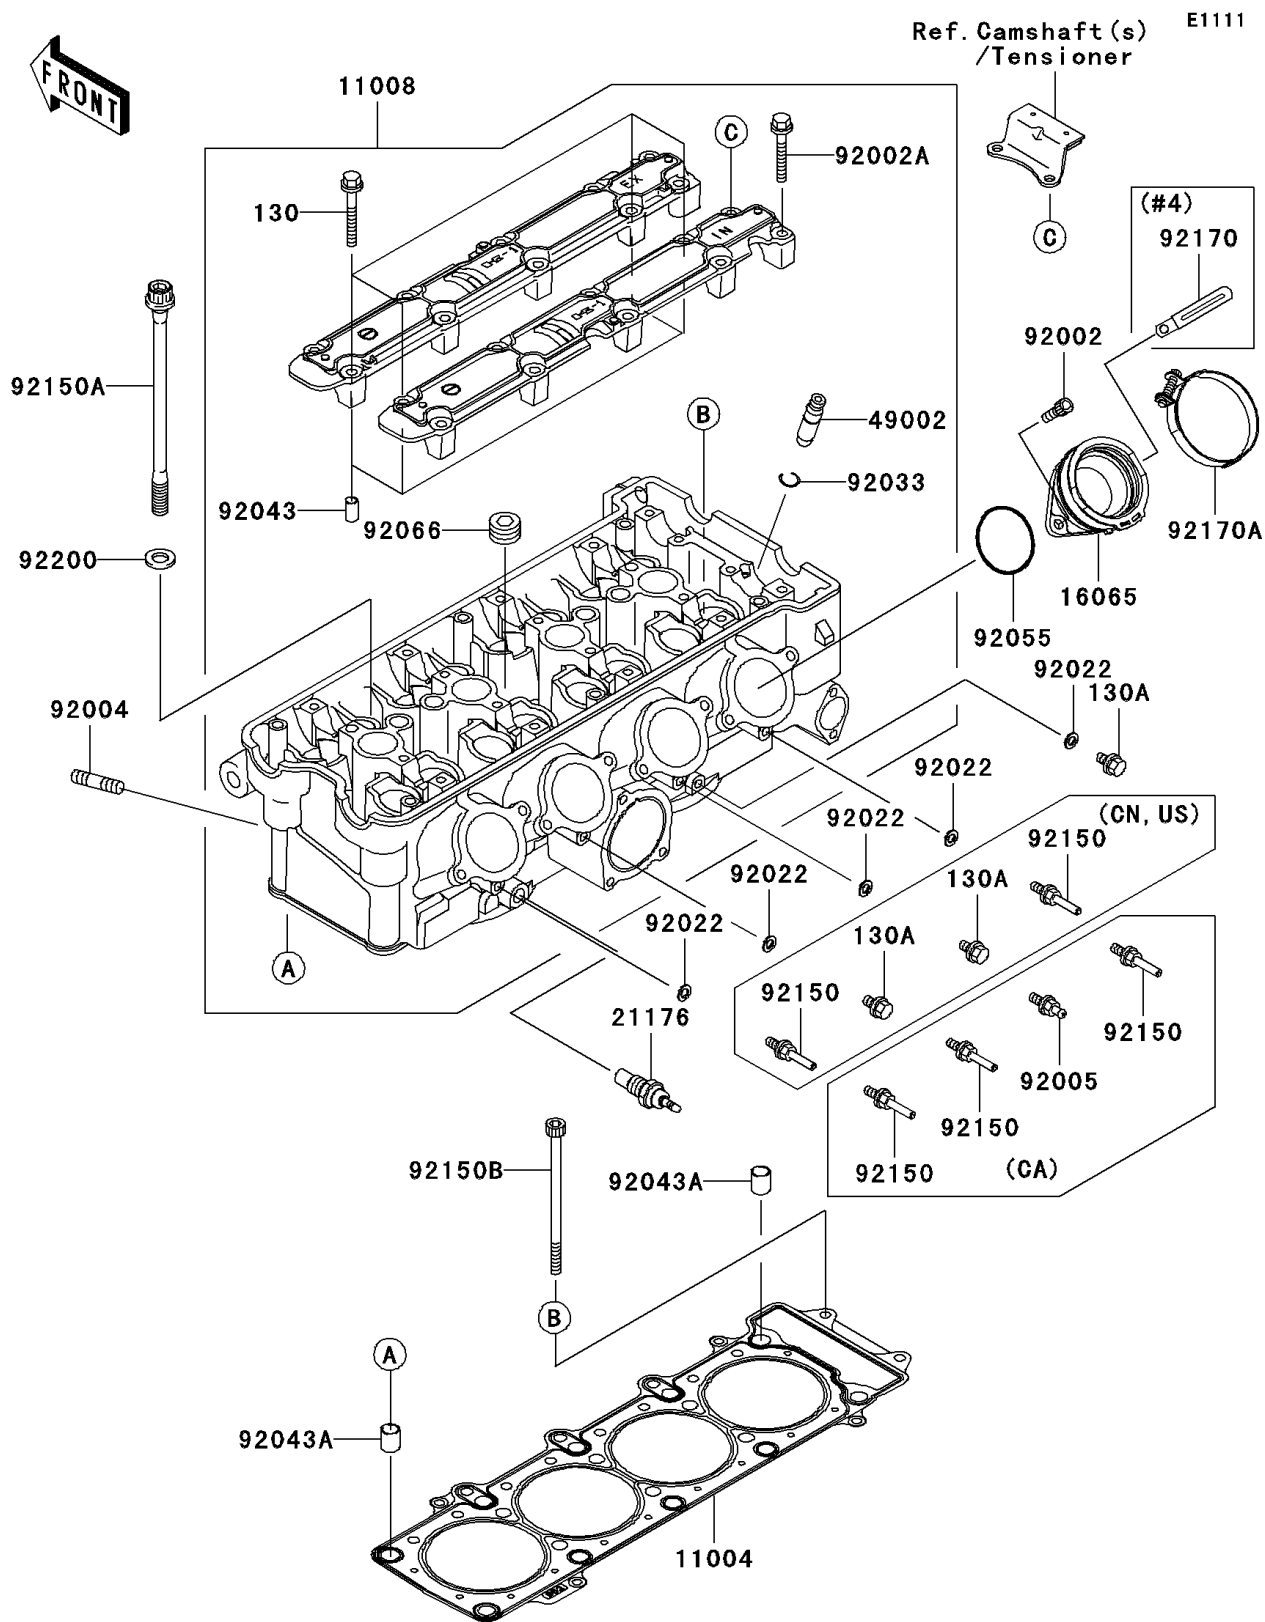

# 2003 Ninja® ZX™ -9R PARTS DIAGRAM

Cylinder Head

## 2003 Ninja® ZX™ -9R PARTS LIST

### Cylinder Head

ITEM NAME	PART NUMBER	QUANTITY
BOLT-FLANGED (Ref # 130)	130P0645	4
GASKET-HEAD (Ref # 11004)	11004-1345	1
HEAD-COMP-CYLINDER (Ref # 11008)	11008-1420	1
HOLDER-CARBURETOR (Ref # 16065)	16065-1381	4
SENSOR (Ref # 21176)	21176-1075	1
GUIDE-VALVE (Ref # 49002)	49002-1116	AR
BOLT,6X16 (Ref # 92002)	92002-1143	8
BOLT,6X40 (Ref # 92002A)	92002-1756	16
STUD,8X22 (Ref # 92004)	92004-1249	8
WASHER,6.2X11X1 (Ref # 92022)	92022-304	5
RING-SNAP (Ref # 92033)	92033-1247	16
PIN,6.2X8X14 (Ref # 92043)	92043-1263	4
PIN,10.1X12X14 (Ref # 92043A)	92043-4009	2
RING-O,43.7X1.9 (Ref # 92055)	92055-1401	4
PLUG,PT1/2X12.5 (Ref # 92066)	92066-0002	5
BOLT,10X165 (Ref # 92150A)	92150-1368	10
BOLT,SOCKET,6X110 (Ref # 92150B)	92150-1755	2
CLAMP (Ref # 92170)	92170-1514	1
CLAMP (Ref # 92170A)	92170-1882	4
WASHER,10.5X19X2.3 (Ref # 92200)	92200-1042	10
BOLT-FLANGED (Ref # 130A)	130Y0610	1
BOLT-FLANGED (Ref # 130A)	130Y0610	3
FITTING (Ref # 92005)	92005-1221	1
BOLT (Ref # 92150)	92150-1161	2
BOLT (Ref # 92150)	92150-1161	3