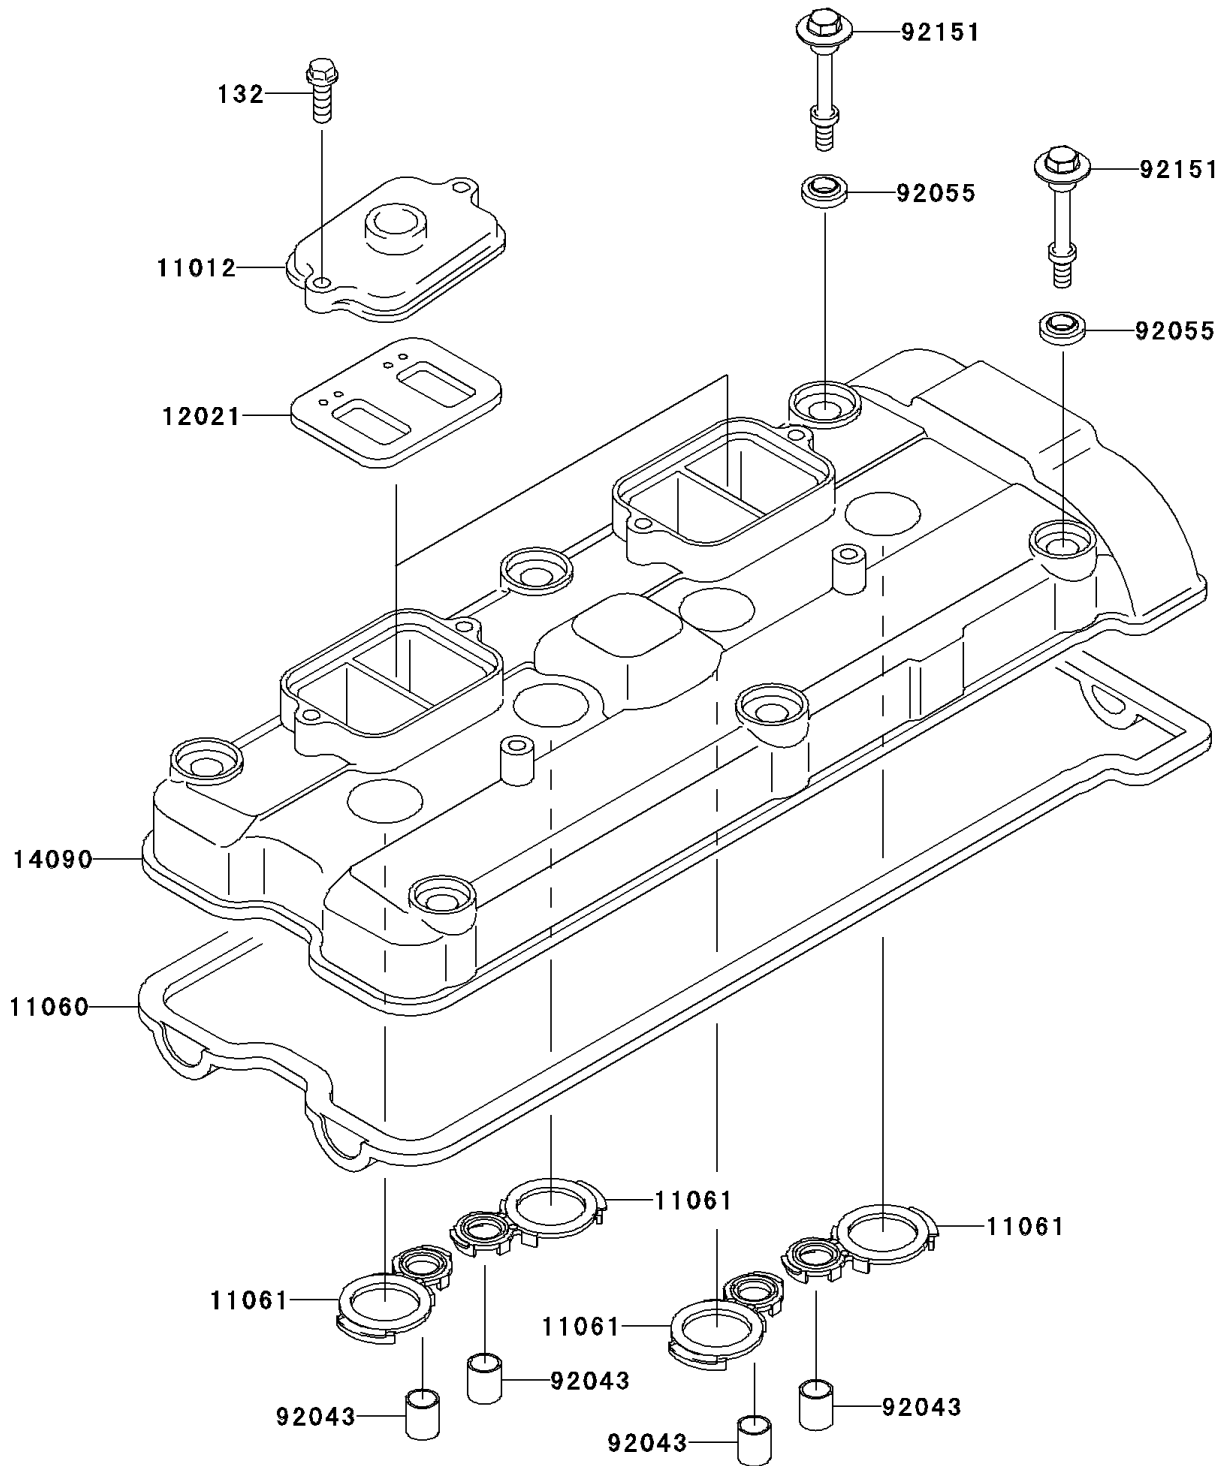

2003 Ninja® ZX™ -9R PARTS DIAGRAM

Cylinder Head Cover

E1112

2003 Ninja® ZX™ -9R PARTS LIST

Cylinder Head Cover

ITEM NAME	PART NUMBER	QUANTITY
BOLT-FLANGED-SMALL (Ref # 132)	132Y0618	4
CAP, REED VALVE (Ref # 11012)	11012-1758	2
GASKET, HEAD COVER (Ref # 11060)	11060-1816	1
GASKET, SPARK PLUG (Ref # 11061)	11061-1111	4
VALVE-ASSY-REED (Ref # 12021)	12021-1129	2
COVER, HEAD (Ref # 14090)	14090-1854	1
PIN, 10.1X12X14 (Ref # 92043)	92043-4009	4
RING-O, HEAD COVER BOLT (Ref # 92055)	92055-1352	6
BOLT, HEAD COVER (Ref # 92151)	92151-1221	6