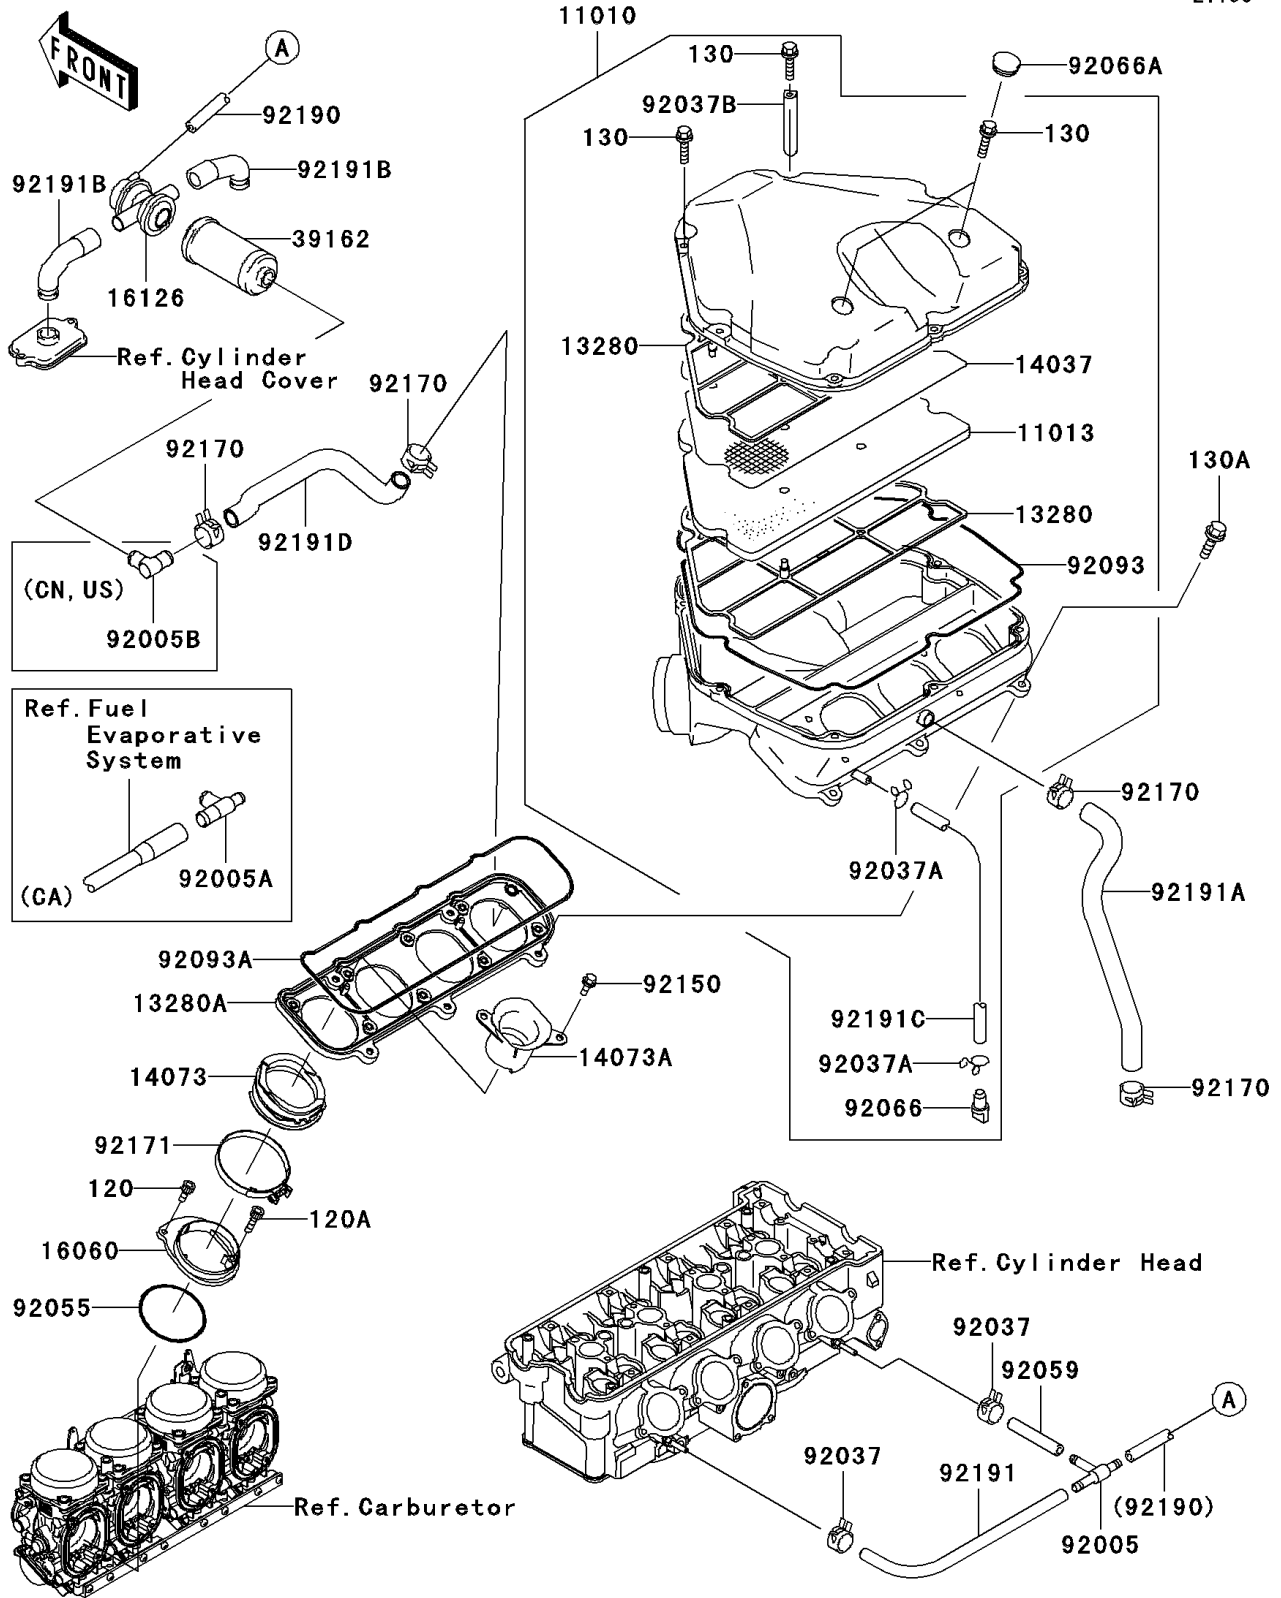

2003 Ninja® ZX™ -9R PARTS DIAGRAM

Air Cleaner

E1130

2003 Ninja® ZX™ -9R PARTS LIST

Air Cleaner

ITEM NAME	PART NUMBER	QUANTITY
BOLT-SOCKET (Ref # 120)	120P0512	4
BOLT-SOCKET,5X18 (Ref # 120A)	120P0518	4
BOLT-FLANGED,6X25 (Ref # 130)	130H0625	9
BOLT-FLANGED (Ref # 130A)	130J0620	3
FILTER-ASSY-AIR (Ref # 11010)	11010-1698	1
ELEMENT-AIR FILTER (Ref # 11013)	11013-1270	1
HOLDER,ELEMENT (Ref # 13280)	13280-1059	2
HOLDER,AIR FILTER (Ref # 13280A)	13280-1146	1
SCREEN,ELEMENT (Ref # 14037)	14037-1244	1
DUCT,CARBURETOR (Ref # 14073)	14073-1840	4
DUCT,AIR FILTER (Ref # 14073A)	14073-1841	4
PIPE-INTAKE,CARBURETOR (Ref # 16060)	16060-1094	4
VALVE,AIR SWITCH (Ref # 16126)	16126-1389	1
SILENCER-INTAKE (Ref # 39162)	39162-1091	1
FITTING,TUBE,T-TYPE (Ref # 92005)	92005-1017	1
CLAMP,TUBE (Ref # 92037)	92037-1461	2
CLAMP,TUBE (Ref # 92037A)	92037-147	2
CLAMP (Ref # 92037B)	92037-1679	1
RING-O,67.7X3.1 (Ref # 92055)	92055-1434	4
TUBE,4X9X50 (Ref # 92059)	92059-1193	1
PLUG,DRAIN (Ref # 92066)	92066-1211	1
PLUG (Ref # 92066A)	92066-1389	2
SEAL,AIR FILTER (Ref # 92093)	92093-1452	1
SEAL (Ref # 92093A)	92093-1453	1
BOLT,5X12 (Ref # 92150)	92150-1661	8
CLAMP (Ref # 92170)	92170-1060	4
CLAMP (Ref # 92171)	92171-1489	4
TUBE,3WAY-AVT (Ref # 92190)	92190-1558	1
TUBE,4X10X266 (Ref # 92191)	92191-1077	1

2003 Ninja® ZX™ -9R PARTS LIST

Air Cleaner

ITEM NAME	PART NUMBER	QUANTITY
TUBE,BREATHER (Ref # 92191A)	92191-1177	1
TUBE,AIR SWITCH-VALVE (Ref # 92191B)	92191-1179	2
TUBE,7X10X600 (Ref # 92191C)	92191-1207	1
TUBE,FITTING-AIR FILTER (Ref # 92191D)	92191-1655	1
FITTING,T-TYPE (Ref # 92005A)	92005-1252	1
FITTING (Ref # 92005B)	92005-1309	1