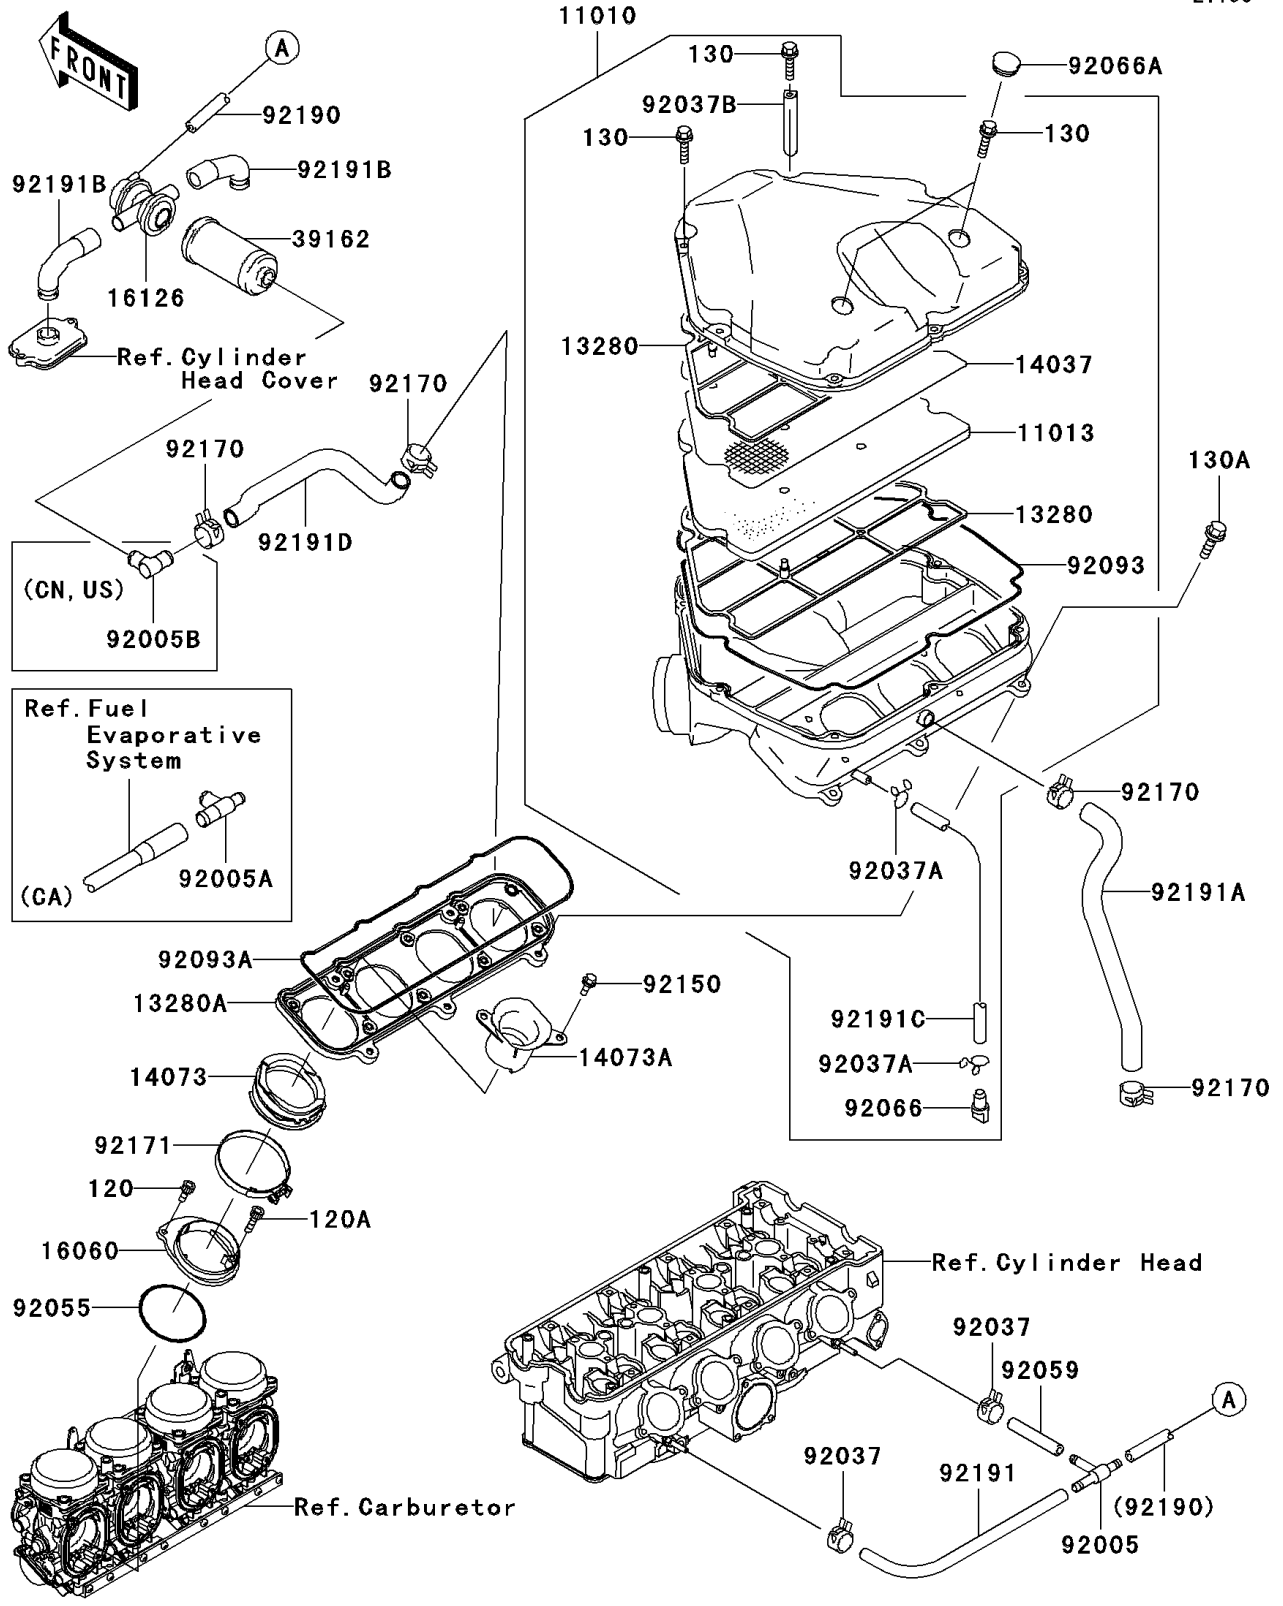

2003 Ninja® ZX™ -9R PARTS DIAGRAM

Air Cleaner

E1130

2003 Ninja® ZX™ -9R PARTS LIST

Air Cleaner

ITEM NAME	PART NUMBER	QUANTITY
BOLT-SOCKET (Ref # 120)	120P0512	4
BOLT-SOCKET,5X18 (Ref # 120A)	120P0518	4
BOLT-FLANGED,6X25 (Ref # 130)	130H0625	9
BOLT-FLANGED (Ref # 130A)	130J0620	3
FILTER-ASSY-AIR (Ref # 11010)	11010-1698	1
ELEMENT-AIR FILTER (Ref # 11013)	11013-1270	1
HOLDER,ELEMENT (Ref # 13280)	13280-1059	2
HOLDER,AIR FILTER (Ref # 13280A)	13280-1146	1
SCREEN,ELEMENT (Ref # 14037)	14037-1244	1
DUCT,CARBURETOR (Ref # 14073)	14073-1840	4
DUCT,AIR FILTER (Ref # 14073A)	14073-1841	4
PIPE-INTAKE,CARBURETOR (Ref # 16060)	16060-1094	4
VALVE,AIR SWITCH (Ref # 16126)	16126-1389	1
SILENCER-INTAKE (Ref # 39162)	39162-1091	1
FITTING,TUBE,T-TYPE (Ref # 92005)	92005-1017	1
CLAMP,TUBE (Ref # 92037)	92037-1461	2
CLAMP,TUBE (Ref # 92037A)	92037-147	2
CLAMP (Ref # 92037B)	92037-1679	1
RING-O,67.7X3.1 (Ref # 92055)	92055-1434	4
TUBE,4X9X50 (Ref # 92059)	92059-1193	1
PLUG,DRAIN (Ref # 92066)	92066-1211	1
PLUG (Ref # 92066A)	92066-1389	2
SEAL,AIR FILTER (Ref # 92093)	92093-1452	1
SEAL (Ref # 92093A)	92093-1453	1
BOLT,5X12 (Ref # 92150)	92150-1661	8
CLAMP (Ref # 92170)	92170-1060	4
CLAMP (Ref # 92171)	92171-1489	4
TUBE,3WAY-AVT (Ref # 92190)	92190-1558	1
TUBE,4X10X266 (Ref # 92191)	92191-1077	1

2003 Ninja® ZX™ -9R PARTS LIST

Air Cleaner

ITEM NAME	PART NUMBER	QUANTITY
TUBE,BREATHER (Ref # 92191A)	92191-1177	1
TUBE,AIR SWITCH-VALVE (Ref # 92191B)	92191-1179	2
TUBE,7X10X600 (Ref # 92191C)	92191-1207	1
TUBE,FITTING-AIR FILTER (Ref # 92191D)	92191-1655	1
FITTING,T-TYPE (Ref # 92005A)	92005-1252	1
FITTING (Ref # 92005B)	92005-1309	1