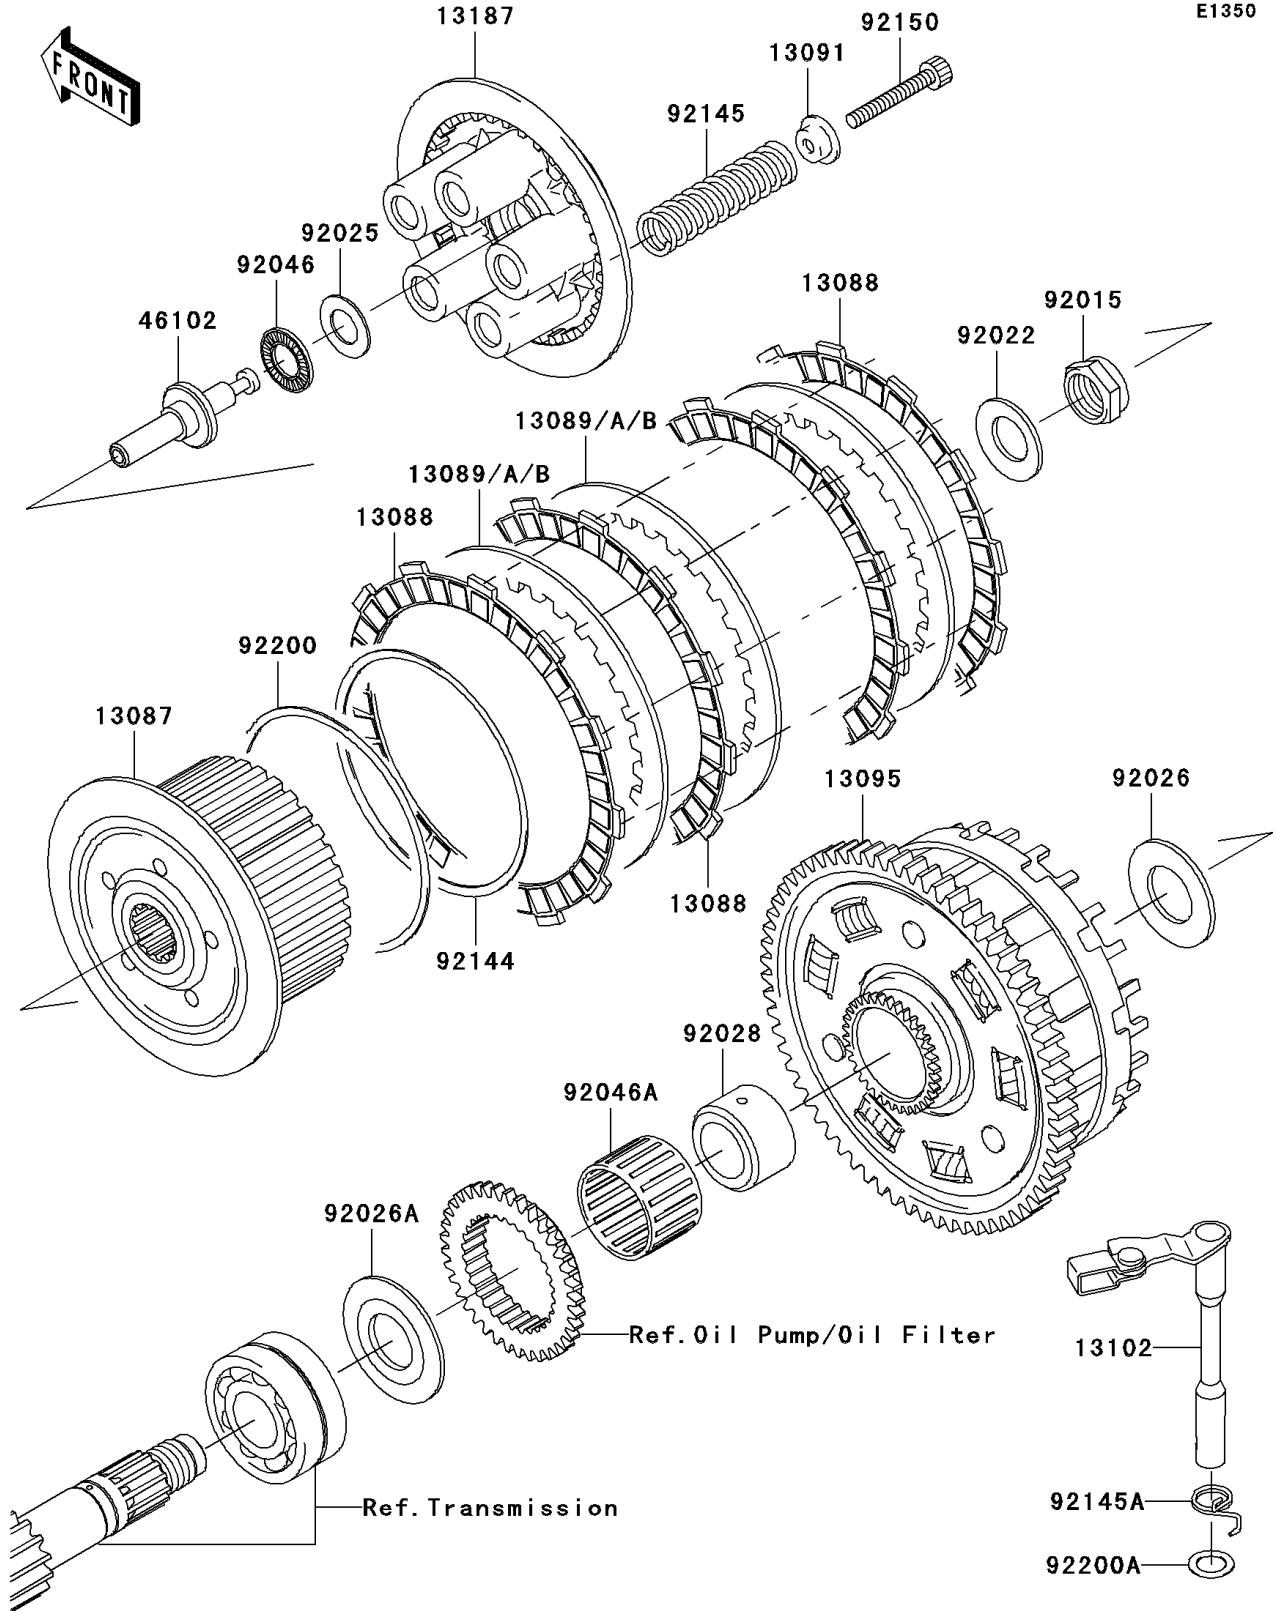

2002 Ninja® ZX™ -9R PARTS DIAGRAM

Clutch

E1350

2002 Ninja® ZX™ -9R PARTS LIST

Clutch

ITEM NAME	PART NUMBER	QUANTITY
HUB-CLUTCH (Ref # 13087)	13087-1173	1
PLATE-FRICTION (Ref # 13088)	13088-1124	10
PLATE-CLUTCH,T=2.0 (Ref # 13089)	13089-1073	AR
PLATE-CLUTCH,T=2.3 (Ref # 13089A)	13089-1084	9
PLATE-CLUTCH,T=2.6 (Ref # 13089B)	13089-1115	AR
HOLDER,CLUTCH SPRING (Ref # 13091)	13091-1041	5
HOUSING-COMP-CLUTCH (Ref # 13095)	13095-1417	1
RELEASE-COMP-CLUTCH (Ref # 13102)	13102-1140	1
PLATE-CLUTCH OPERATING (Ref # 13187)	13187-1083	1
ROD (Ref # 46102)	46102-1425	1
NUT,20MM (Ref # 92015)	92015-1555	1
WASHER (Ref # 92022)	92022-1868	1
SHIM,15.3X27.5X1.20 (Ref # 92025)	92025-1137	1
SPACER,25.5X47X2.5 (Ref # 92026)	92026-022	1
SPACER (Ref # 92026A)	92026-1497	1
BUSHING (Ref # 92028)	92028-1741	1
BEARING-NEEDLE,AXK1102 (Ref # 92046)	92046-1052	1
BEARING-NEEDLE (Ref # 92046A)	92046-1231	1
SPRING,FRICTION PLATE (Ref # 92144)	92144-1854	1
SPRING,CLUTCH (Ref # 92145)	92145-1364	5
SPRING,CLUTCH RELEASE (Ref # 92145A)	92145-1468	1
BOLT,CLUTCH OPERATING (Ref # 92150)	92150-1855	5
WASHER,FRICTION PLATE (Ref # 92200)	92200-1260	1
WASHER,12X18.5X0.5 (Ref # 92200A)	92200-1487	1