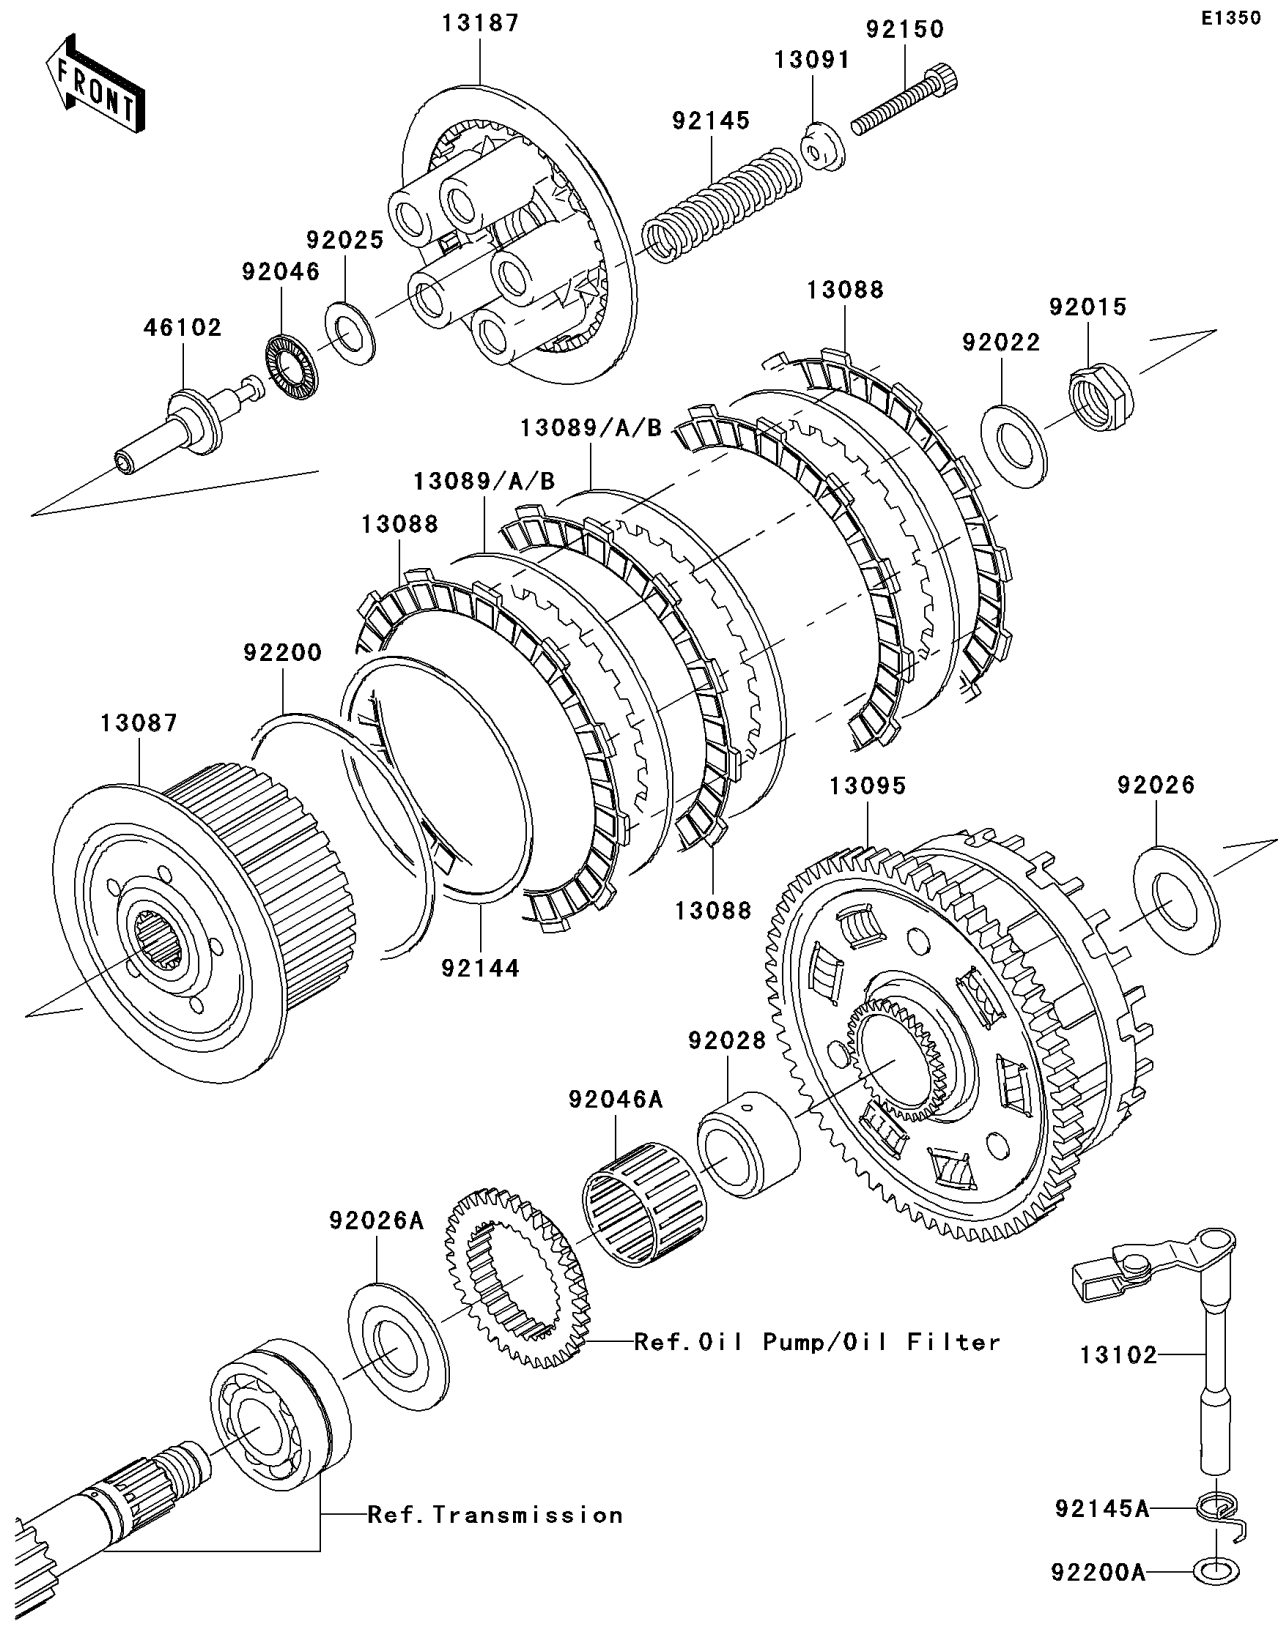

2003 Ninja® ZX™ -9R PARTS DIAGRAM

Clutch

E1350

2003 Ninja® ZX™ -9R PARTS LIST

Clutch

ITEM NAME	PART NUMBER	QUANTITY
HUB-CLUTCH (Ref # 13087)	13087-1173	1
PLATE-FRICTION (Ref # 13088)	13088-1124	10
PLATE-CLUTCH,T=2.0 (Ref # 13089)	13089-1073	AR
PLATE-CLUTCH,T=2.3 (Ref # 13089A)	13089-1084	9
PLATE-CLUTCH,T=2.6 (Ref # 13089B)	13089-1115	AR
HOLDER,CLUTCH SPRING (Ref # 13091)	13091-1041	5
HOUSING-COMP-CLUTCH (Ref # 13095)	13095-1417	1
RELEASE-COMP-CLUTCH (Ref # 13102)	13102-1140	1
PLATE-CLUTCH OPERATING (Ref # 13187)	13187-1083	1
ROD (Ref # 46102)	46102-1425	1
NUT,20MM (Ref # 92015)	92015-1555	1
WASHER (Ref # 92022)	92022-1868	1
SHIM,15.3X27.5X1.20 (Ref # 92025)	92025-1137	1
SPACER,25.5X47X2.5 (Ref # 92026)	92026-022	1
SPACER (Ref # 92026A)	92026-1497	1
BUSHING (Ref # 92028)	92028-1741	1
BEARING-NEEDLE,AXK1102 (Ref # 92046)	92046-1052	1
BEARING-NEEDLE (Ref # 92046A)	92046-1231	1
SPRING,FRICTION PLATE (Ref # 92144)	92144-1854	1
SPRING,CLUTCH (Ref # 92145)	92145-1364	5
SPRING,CLUTCH RELEASE (Ref # 92145A)	92145-1468	1
BOLT,CLUTCH OPERATING (Ref # 92150)	92150-1855	5
WASHER,FRICTION PLATE (Ref # 92200)	92200-1260	1
WASHER,12X18.5X0.5 (Ref # 92200A)	92200-1487	1