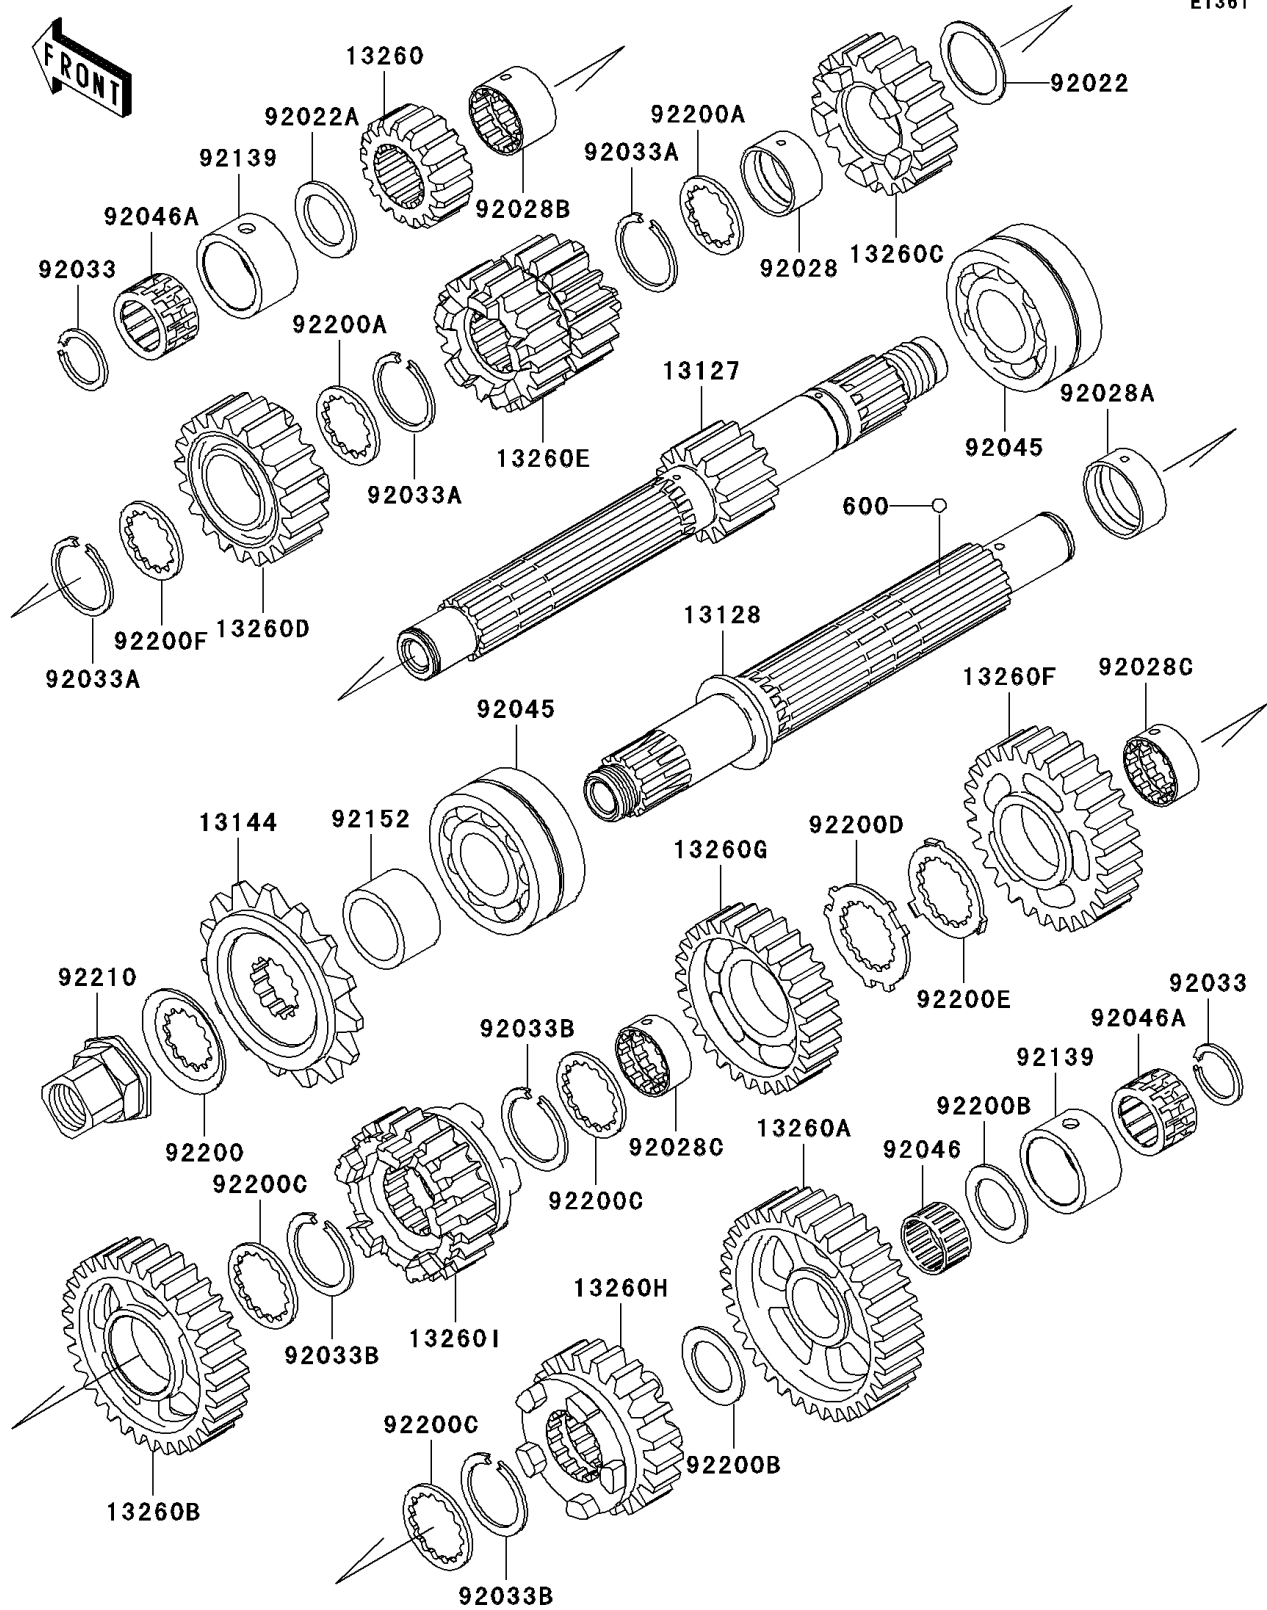

# 2003 Ninja® ZX™ -9R PARTS DIAGRAM

Transmission

E1361

## 2003 Ninja® ZX™ -9R PARTS LIST

### Transmission

ITEM NAME	PART NUMBER	QUANTITY
BALL-STEEL,5/32" (Ref # 600)	600A0500	3
SHAFT-TRANSMISSION INPUT,14T (Ref # 13127)	13127-1283	1
SHAFT-TRANSMISSION OUTPUT (Ref # 13128)	13128-1241	1
SPROCKET-OUTPUT,16T (Ref # 13144)	13144-1320	1
GEAR,INPUT 2ND,17T (Ref # 13260)	13260-1681	1
GEAR,OUTPUT LOW,36T (Ref # 13260A)	13260-1685	1
GEAR,OUTPUT 2ND,33T (Ref # 13260B)	13260-1686	1
GEAR,INPUT 5TH,20T (Ref # 13260C)	13260-1875	1
GEAR,INPUT TOP,21T (Ref # 13260D)	13260-1876	1
GEAR,INPUT 3RD&4TH,18T&21T (Ref # 13260E)	13260-1879	1
GEAR,OUTPUT 3RD,28T (Ref # 13260F)	13260-1880	1
GEAR,OUTPUT 4TH,28T (Ref # 13260G)	13260-1881	1
GEAR,OUTPUT 5TH,24T (Ref # 13260H)	13260-1882	1
GEAR OUTPUT TOP23T (Ref # 13260I)	13260-1977	1
WASHER,25.3X33X1 (Ref # 92022)	92022-1109	1
WASHER,20.5X30X1,STEEL (Ref # 92022A)	92022-112	1
BUSHING,INPUT 5TH GEAR (Ref # 92028)	92028-1735	1
BUSHING,OUTPUT,2ND (Ref # 92028A)	92028-1739	1
BUSHING,INPUT TOP GEAR (Ref # 92028B)	92028-1915	1
BUSHING,OUTPUT,3RD&4TH (Ref # 92028C)	92028-1968	2
RING-SNAP,20MM (Ref # 92033)	92033-015	2
RING-SNAP,24MM (Ref # 92033A)	92033-026	3
RING-SNAP,T=1.5 (Ref # 92033B)	92033-1249	3
BEARING-BALL,DAC2557NSSH2 (Ref # 92045)	92045-1357	2
BEARING-NEEDLE,K20X24X13 (Ref # 92046)	92046-1219	1
BEARING-NEEDLE,PK20X27X17X3 (Ref # 92046A)	92046-1303	2
BUSHING,27X34X18.6 (Ref # 92139)	92139-1090	2
COLLAR,SPROCKET (Ref # 92152)	92152-1218	1
WASHER (Ref # 92200)	92200-1065	1

### Transmission

ITEM NAME	PART NUMBER	QUANTITY
WASHER,INPUT TOP&5TH (Ref # 92200A)	92200-1239	2
WASHER,20.5X31X1.5 (Ref # 92200B)	92200-1375	2
WASHER,T=2.0 (Ref # 92200C)	92200-1457	3
WASHER,OUTPUT 4TH (Ref # 92200D)	92200-1522	1
WASHER,OUTPUT 3RD (Ref # 92200E)	92200-1523	1
WASHER,INPUT (Ref # 92200F)	92200-1524	1
NUT,SPROCKET (Ref # 92210)	92210-1098	1