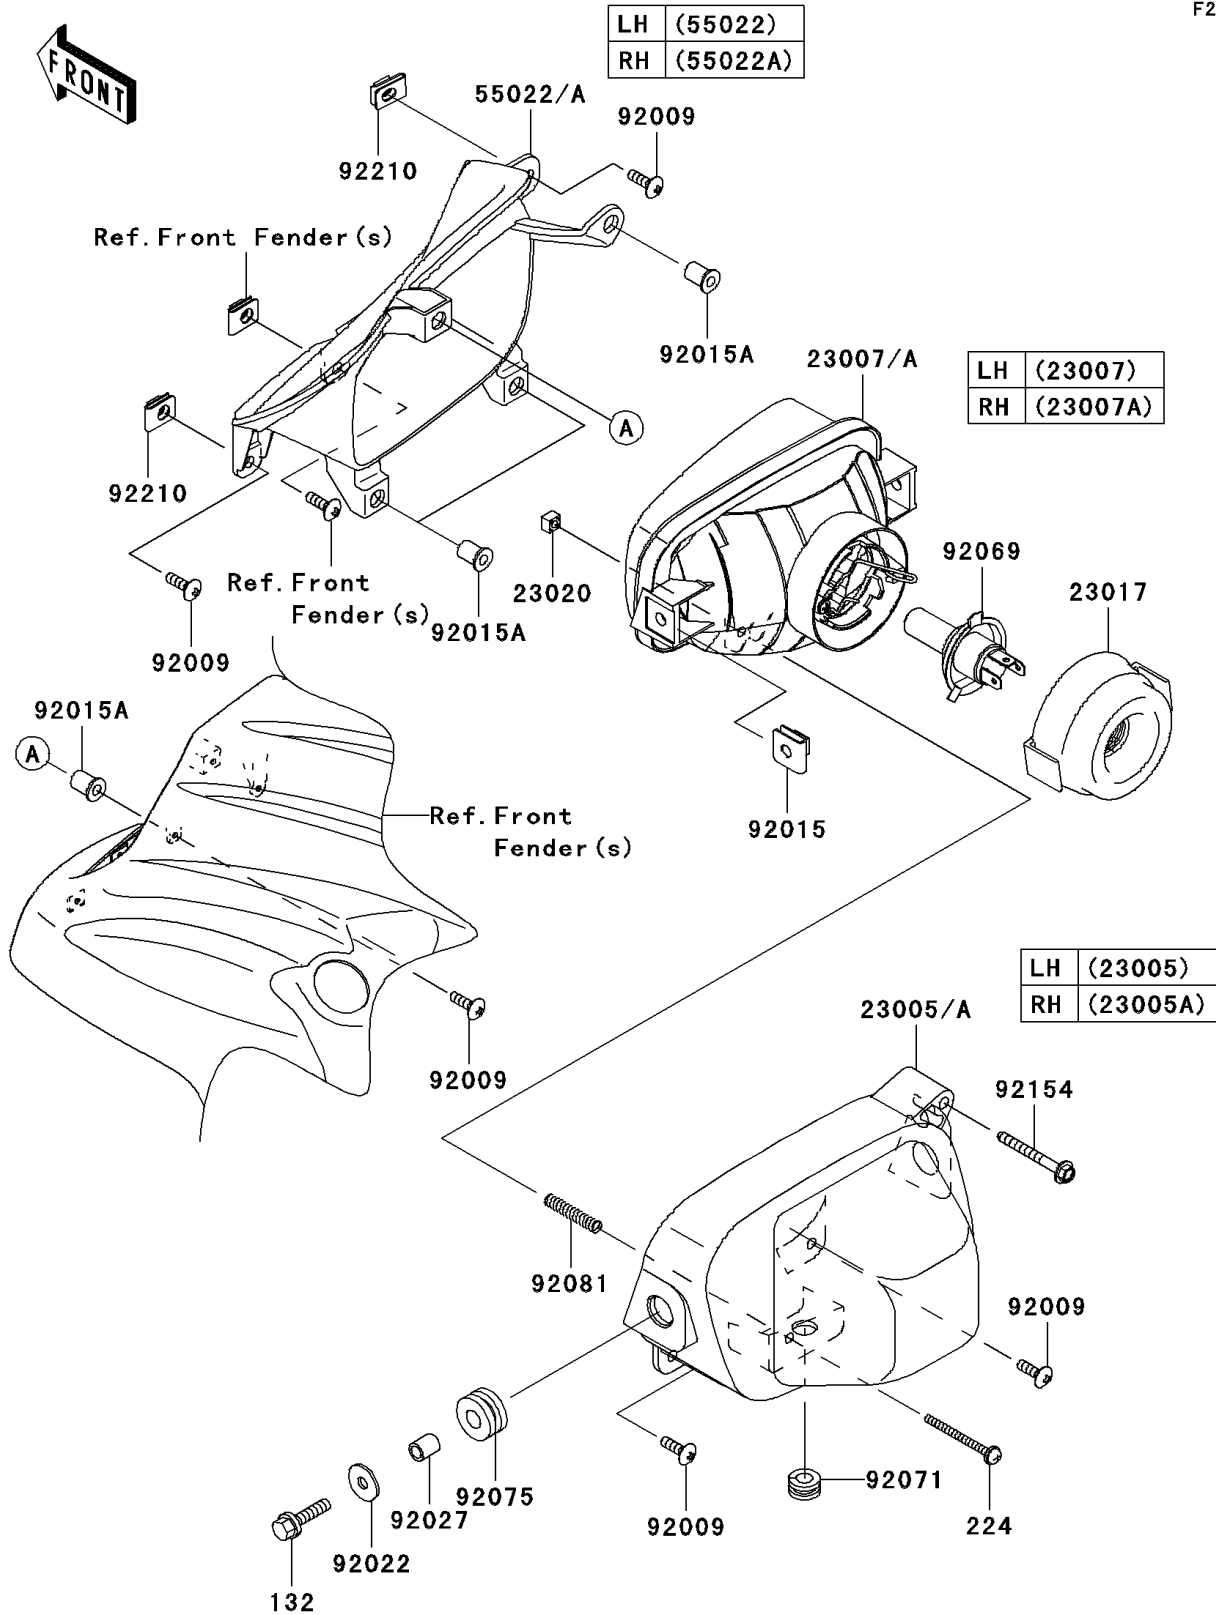

2009 Teryx® 750 FI 4x4 LE PARTS DIAGRAM

Headlight(s)

F2710

2009 Teryx® 750 FI 4x4 LE PARTS LIST

Headlight(s)

ITEM NAME	PART NUMBER	QUANTITY
BOLT-FLANGED-SMALL,6X25 (Ref # 132)	132BA0625	4
SCREW-PAN-WP-CROS,4X45 (Ref # 224)	224AA0445	2
BODY-COMP-HEAD LAMP,LH (Ref # 23005)	23005-1180	1
BODY-COMP-HEAD LAMP,RH (Ref # 23005A)	23005-1181	1
LENS-COMP,HEAD LAMP,LH (Ref # 23007)	23007-0113	1
LENS-COMP,HEAD LAMP,RH (Ref # 23007A)	23007-0114	1
SOCKET,HEAD LAMP (Ref # 23017)	23017-0005	2
NUT,4MM,FOCUS ADJUST (Ref # 23020)	23020-018	2
COVER-HEAD LAMP,LH (Ref # 55022)	55022-0035	1
COVER-HEAD LAMP,RH (Ref # 55022A)	55022-0036	1
SCREW,5X16,BLACK (Ref # 92009)	92009-1654	10
NUT,6MM (Ref # 92015)	92015-1094	4
NUT,WELL,5MM (Ref # 92015A)	92015-1757	8
WASHER,6.5X20X1.6 (Ref # 92022)	92022-125	4
COLLAR,6.8X10X12 (Ref # 92027)	92027-162	4
BULB,12V 35/35W (Ref # 92069)	92069-0026	2
GROMMET (Ref # 92071)	92071-1128	2
DAMPER (Ref # 92075)	92075-1690	4
SPRING,FOCUS ADJUST (Ref # 92081)	92081-1896	2
BOLT,FLANGED,5X45 (Ref # 92154)	92154-0095	2
NUT,5MM (Ref # 92210)	92210-0499	4