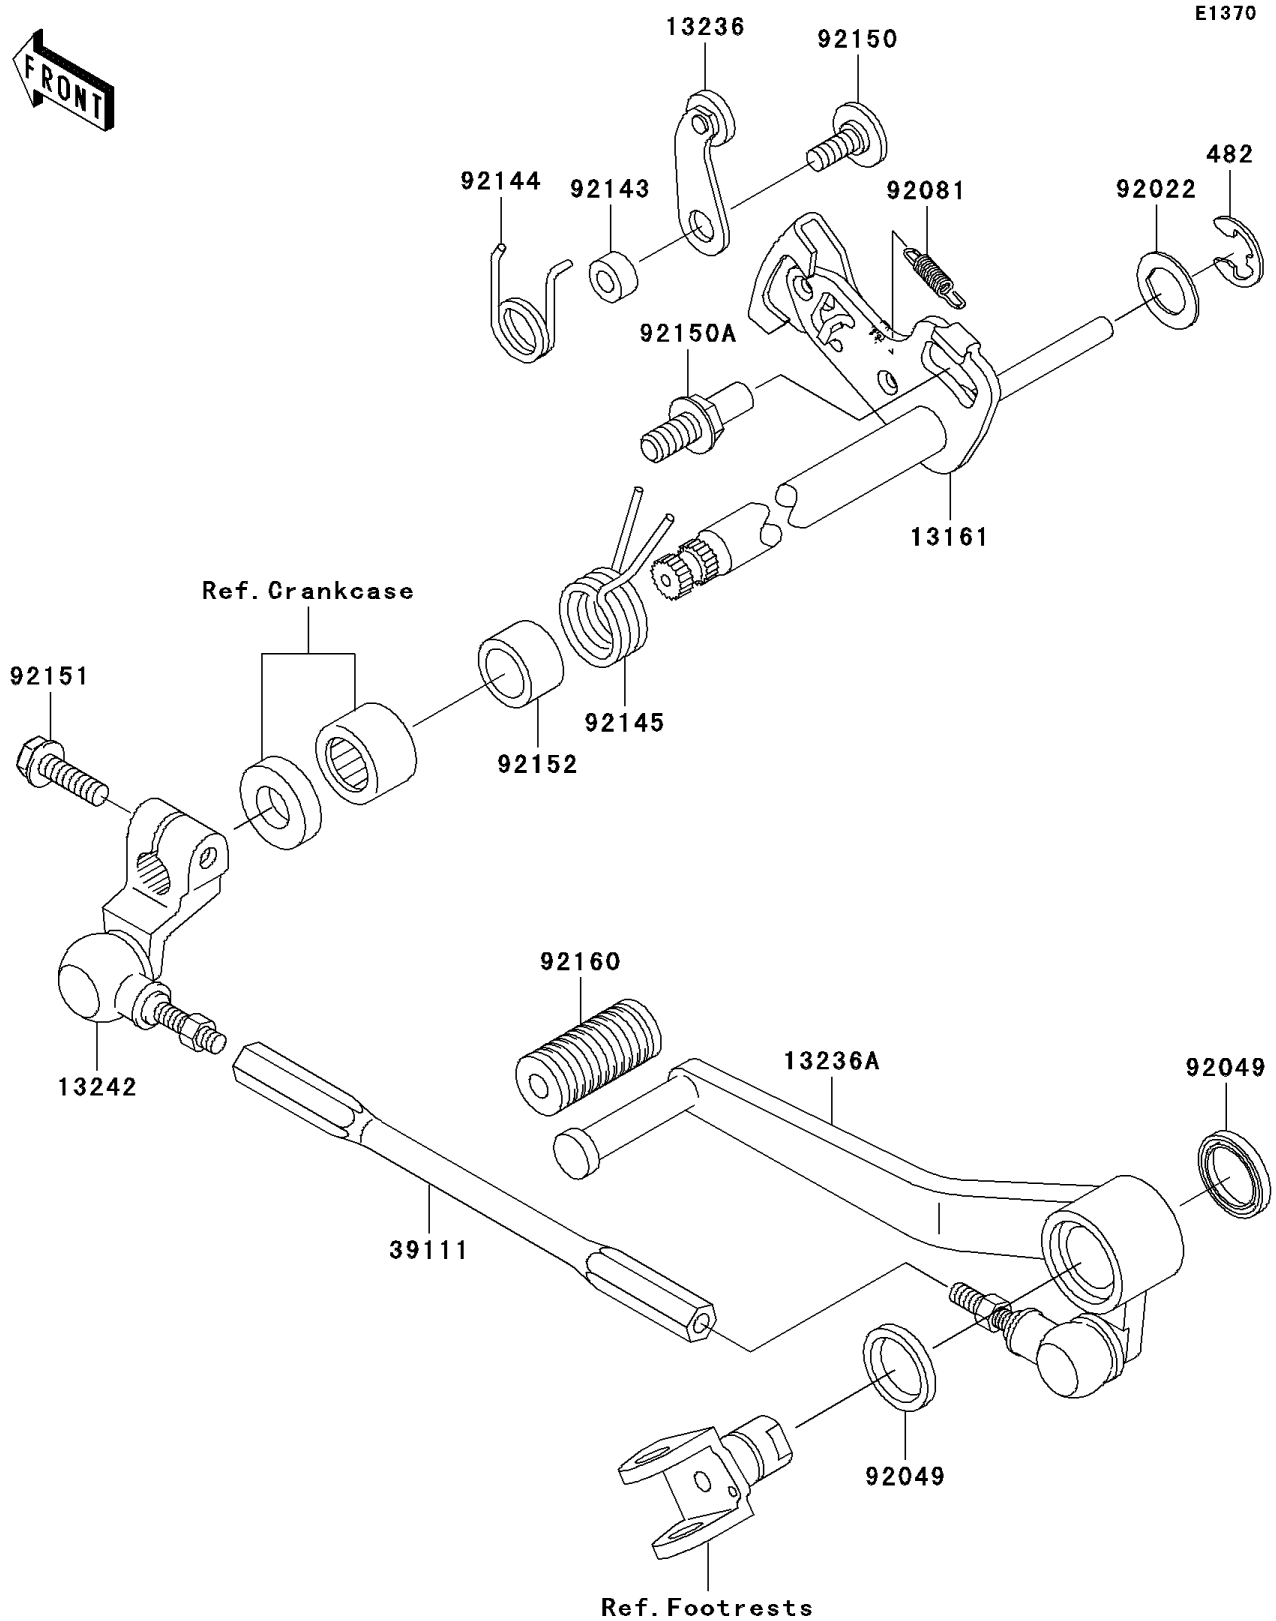

# 2003 Ninja® ZX™ -9R PARTS DIAGRAM

## Gear Change Mechanism

## 2003 Ninja® ZX™ -9R PARTS LIST

### Gear Change Mechanism

ITEM NAME	PART NUMBER	QUANTITY
CIRCLIP-TYPE-E,12MM (Ref # 482)	482J0200	1
LEVER-COMP-CHANGE SHAFT (Ref # 13161)	13161-1282	1
LEVER-COMP (Ref # 13236)	13236-1243	1
LEVER-COMP,CHANGE PEDAL (Ref # 13236A)	13236-1317	1
LEVER-ASSY-CHANGE,BOSS (Ref # 13242)	13242-1348	1
ROD-TIE (Ref # 39111)	39111-1157	1
WASHER,CHANGE SHAFT (Ref # 92022)	92022-1628	1
SEAL-OIL (Ref # 92049)	92049-1492	2
SPRING,PAWL RETURN (Ref # 92081)	92081-1708	1
COLLAR (Ref # 92143)	92143-1595	1
SPRING (Ref # 92144)	92144-1856	1
SPRING (Ref # 92145)	92145-1122	1
BOLT,SOCKET,6X16 (Ref # 92150)	92150-1737	1
BOLT,RETURN SPRING (Ref # 92150A)	92150-1869	1
BOLT,6X20 (Ref # 92151)	92151-1226	1
COLLAR (Ref # 92152)	92152-1383	1
DAMPER,CHANGE PEDAL (Ref # 92160)	92160-1036	1