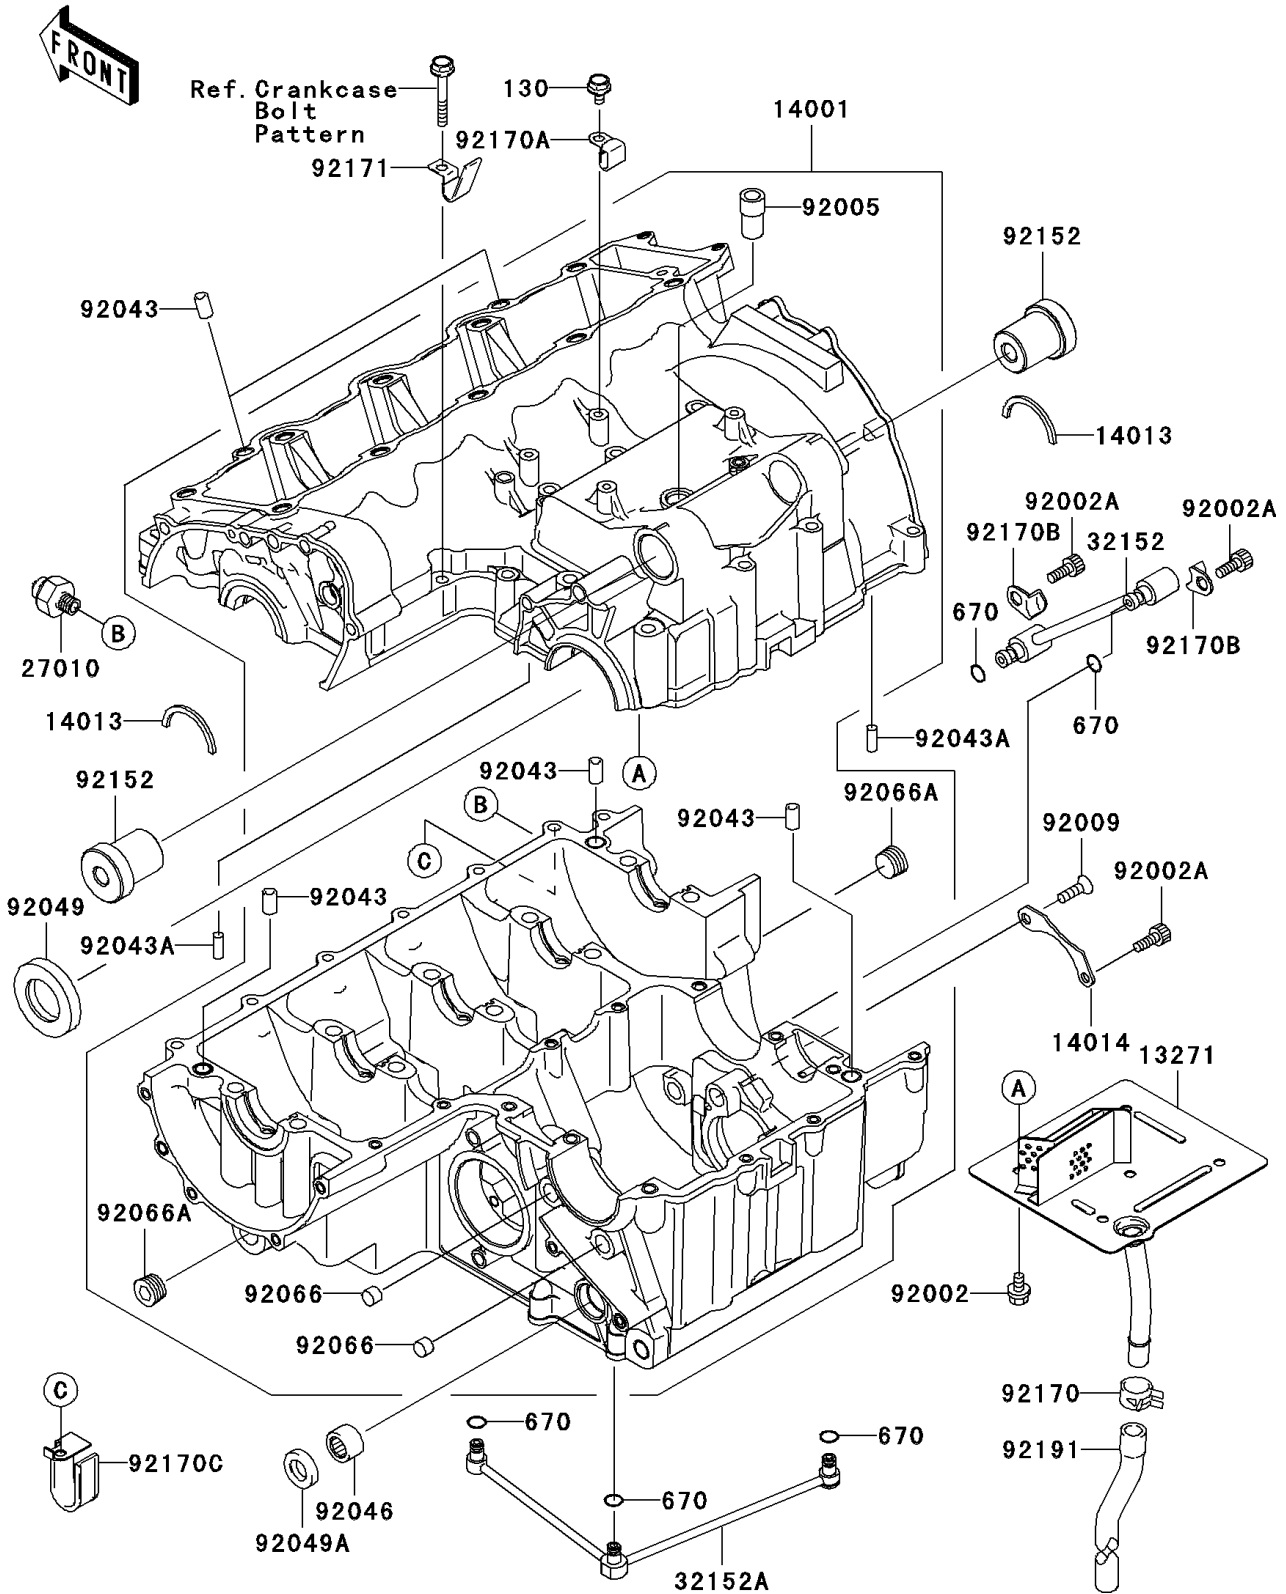

2003 Ninja® ZX™ -9R PARTS DIAGRAM

Crankcase

E1411

2003 Ninja® ZX™ -9R PARTS LIST

Crankcase

ITEM NAME	PART NUMBER	QUANTITY
BOLT-FLANGED (Ref # 130)	130Y0610	1
O RING (Ref # 670)	670D1505	5
PLATE,BREATHER (Ref # 13271)	13271-1511	1
SET-CRANKCASE (Ref # 14001)	14001-1296	1
RING-POSITION (Ref # 14013)	14013-1051	2
PLATE-POSITION (Ref # 14014)	14014-1140	1
SWITCH,OIL PRESSURE (Ref # 27010)	27010-1313	1
PIPE,RH,L=76.8 (Ref # 32152)	32152-1545	1
PIPE,L=137.2 (Ref # 32152A)	32152-1546	1
BOLT,6X10 (Ref # 92002)	92002-1449	5
BOLT,SOCKET,6X16 (Ref # 92002A)	92002-1778	3
FITTING,BREATHER (Ref # 92005)	92005-1238	1
SCREW,6X16 (Ref # 92009)	92009-1360	1
PIN,DOWEL,10X14 (Ref # 92043)	92043-1037	5
PIN,6X16 (Ref # 92043A)	92043-1690	2
BEARING-NEEDLE,7E-HK1412 (Ref # 92046)	92046-037	1
SEAL-OIL,TC32578 (Ref # 92049)	92049-1474	1
SEAL-OIL,TC14245 (Ref # 92049A)	92049-1520	1
PLUG (Ref # 92066)	92066-1110	2
PLUG,PT3/8X10 (Ref # 92066A)	92066-1262	2
COLLAR,ENGINE MOUNT (Ref # 92152)	92152-1453	2
CLAMP (Ref # 92170)	92170-1118	1
CLAMP (Ref # 92170A)	92170-1577	1
CLAMP (Ref # 92170B)	92170-1578	2
CLAMP (Ref # 92170C)	92170-1911	1
CLAMP (Ref # 92171)	92171-1238	1
TUBE,BREATHER (Ref # 92191)	92191-1776	1